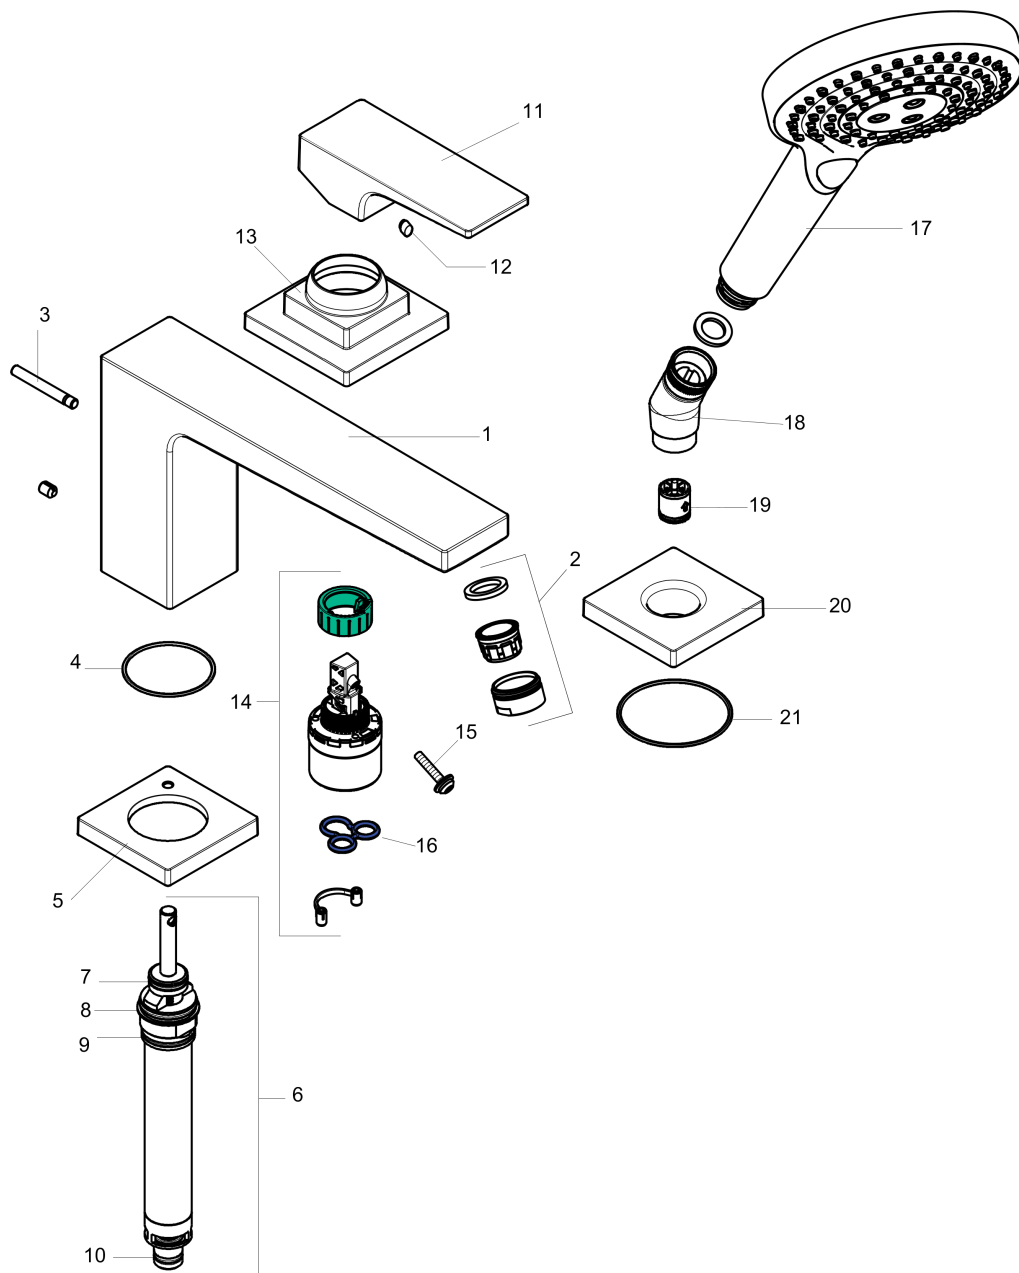

Metropol
3-Hole Roman Tub Set Trim with Lever Handle and 1.75 GPM Handshower
 Finishes : **chrome** Part no. : **32556001**

Exploded drawing

Year of production: >07/18

Metropol**3-Hole Roman Tub Set Trim with Lever Handle and 1.75 GPM Handshower**Finishes : **chrome** Part no. : **32556001****Spare parts list**

Year of production: >07/18

Pos.	Description	Part no.	Price	PU
1	spout cpl.	93151000	-	1
2	aerator M24x1 (30 l/min)	96512000	-	1
3	diverter knob	98707000	-	1
4	O-ring 41x1,5	98168000	-	1
5	escutcheon for spout	93152000	-	1
6	selector assy	96775000	-	1
7	O-Ring 14x2,5	98189000	-	1
8	O-Ring 23x2,5	98183000	-	1
9	O-Ring 22x2	98185000	-	1
10	O-ring 9x2,5	98217000	-	1
11	handle	93075000	-	1
12	screw cover	96338000	-	1
13	escutcheon	93138000	-	1
14	cartridge, assy	92730000	-	1
15	locking screw for handle	95140000	-	1
16	seal	95008000	-	1
17	handshower	26036001	-	1
18	shower holder	28071000	-	1
19	set of non return valves DW 15	94074000	-	1
20	escutcheon for shower holder	93153000	-	1
21	O-ring 56x2	98468000	-	1