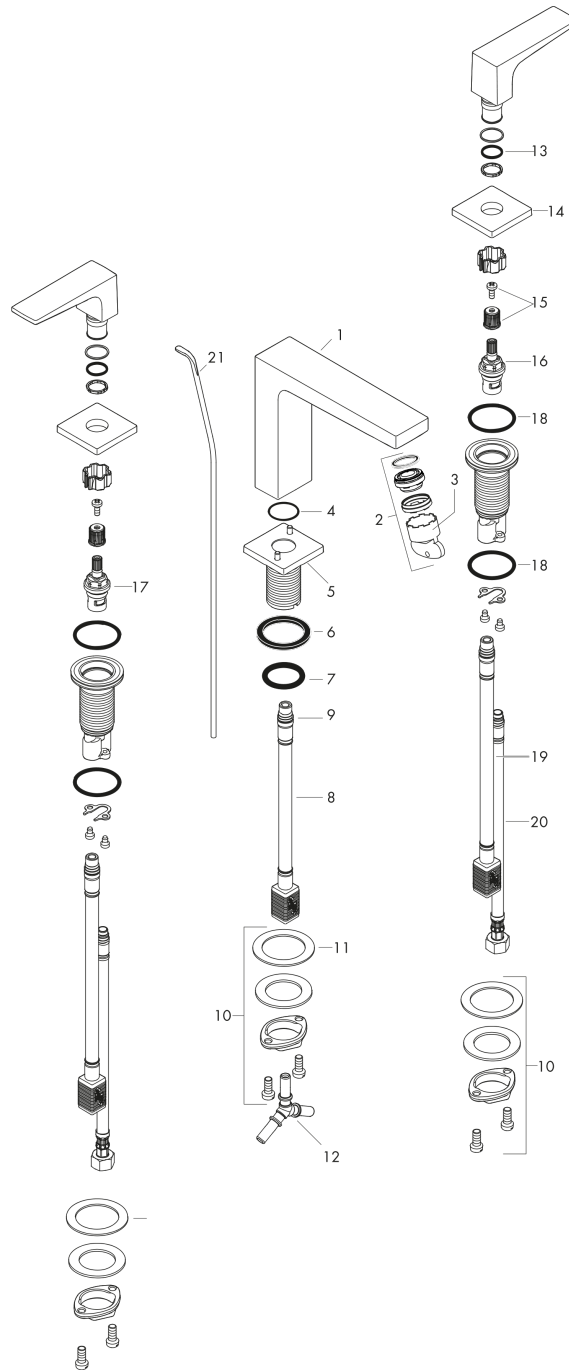

Metropol
Widespread Faucet 160 with Lever Handles and Pop-Up Drain, 1.2 GPM
 Finishes : **chrome** Part no. : **32517001**

Exploded drawing

Year of production: >07/18

Metropol

Widespread Faucet 160 with Lever Handles and Pop-Up Drain, 1.2 GPM

Finishes : **chrome** Part no. : **32517001**

Spare parts list

Year of production: >07/18

Pos.	Description	Part no.	Price	PU
1	spout 160 mm	93022000	-	1
2	aerator M24x1 (4,5 l/min)	93202000	-	1
3	service tool	95661000	-	1
4	O-ring 21x1,5	98219000	-	1
5	escutcheon for spout	92906000	-	1
6	flat seal	98749000	-	1
7	O-ring 26x4	92191000	-	1
8	connection hose 200 mm M10x1	92913000	-	1
9	O-ring 8x1,75	97827000	-	1
10	fixing set (Ø 28)	92909000	-	1
11	lever collar	97548000	-	1
12	hose connection angel	92905000	-	1
13	O-Ring 14x1,5	98201000	-	1
14	escutcheon	92915000	-	1
15	handle fixing set	98932000	-	1
16	shut off unit right closing	98817001	-	1
17	shut off unit left closing	95366001	-	1
18	O-ring 33x2,5	92907000	-	1
19	connection hose 400 mm M10x1	92914000	-	1
20	connection hose 18½" M8x0,75 3/8"	96321001	-	1
21	pull rod	96657000	-	1
a	pop up waste	88509000	-	1
b	handle for cold water	92917000	-	1
c	handle for hot water	92916000	-	1