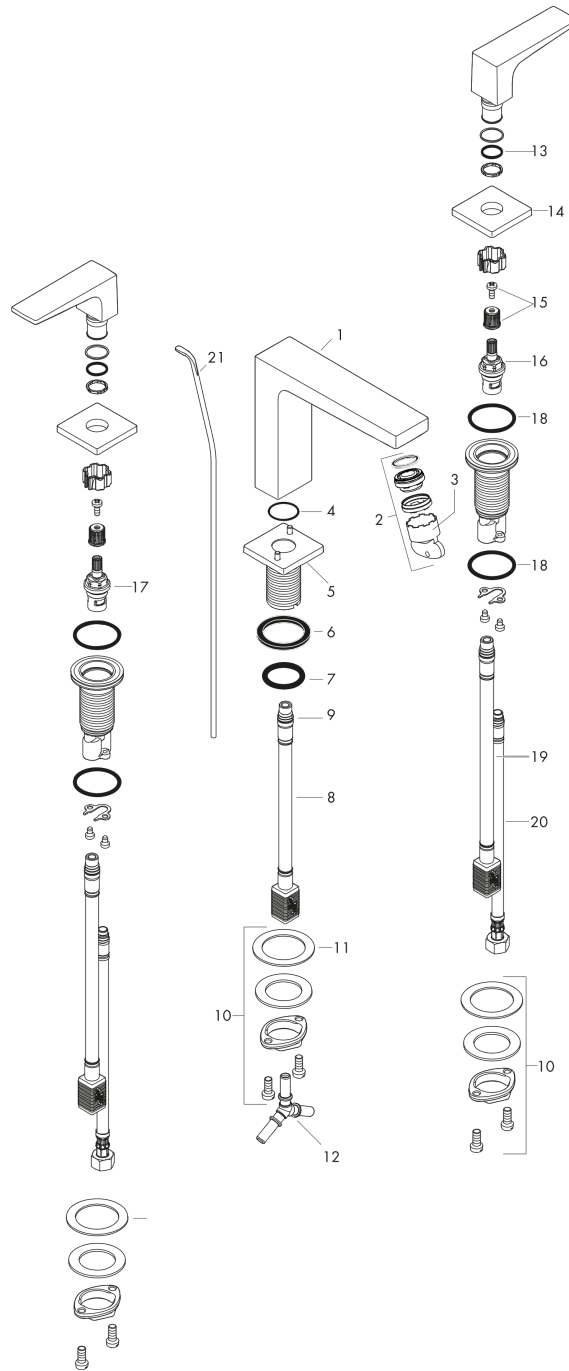

Metropol

Widespread Faucet 110 with Lever Handles and Pop-Up Drain, 1.2 GPM

Finishes : **chrome** Part no. : **32516001**

Exploded drawing

Year of production: >01/18

Metropol

Widespread Faucet 110 with Lever Handles and Pop-Up Drain, 1.2 GPM

Finishes : **chrome** Part no. : **32516001**

Spare parts list

Year of production: >01/18

Pos.	Description	Part no.	Price	PU
1	spout 110 mm	93021000	-	1
2	aerator M24x1 (4,5 l/min)	93202000	-	1
3	service tool	95661000	-	1
4	O-ring 21x1,5	98219000	-	1
5	flat seal	98749000	-	1
6	O-ring 26x4	92191000	-	1
7	connection hose 200 mm M10x1	92913000	-	1
8	O-ring 8x1,75	97827000	-	1
9	fixing set (Ø 28)	92909000	-	1
10	hose connection angel	92905000	-	1
11	O-Ring 14x1,5	98201000	-	1
12	handle fixing set	98932000	-	1
13	shut off unit right closing	98817001	-	1
14	shut off unit left closing	95366001	-	1
15	O-ring 33x2,5	92907000	-	1
16	connection hose 400 mm M10x1	92914000	-	1
17	connection hose 18½" M8x0,75 3/8"	96321001	-	1
18	lever collar	97548000	-	1
19	pull rod	96657000	-	1
20	escutcheon for spout	92906000	-	1
21	escutcheon	92915000	-	1
a	pop up waste	88509000	-	1
b	handle for hot water	92916000	-	1
c	handle for cold water	92917000	-	1