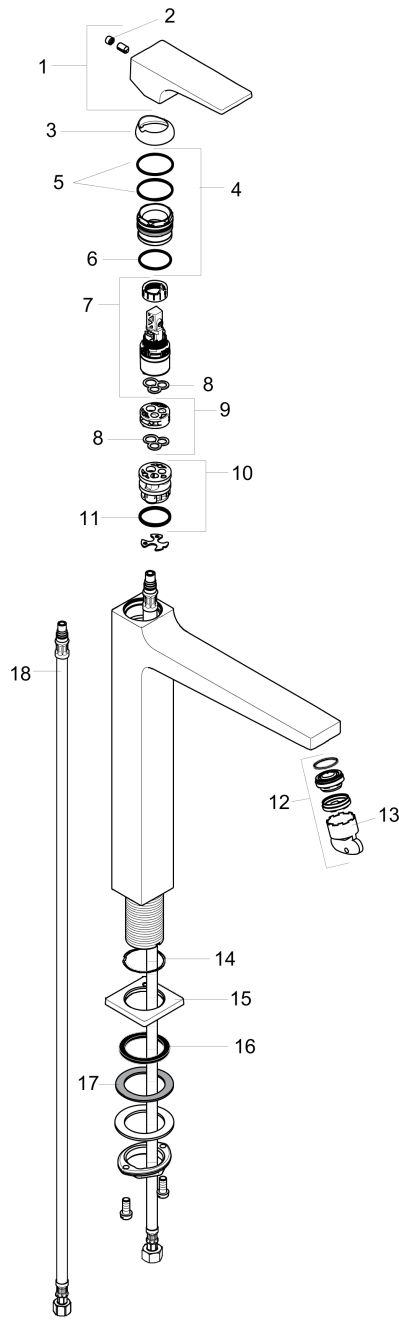

Metropol
Single-Hole Faucet 260 with Lever Handle, 1.2 GPM
 Finishes : **chrome** Part no. : **32513001**

Description

Features

- Aerated spray
- Flow: 1.2 GPM (4.5 L/Min)
- Ceramic cartridge

Item details

List Price \$ 556.00

Technology

Compliance

Product image

Scale drawing

Metropol
Single-Hole Faucet 260 with Lever Handle, 1.2 GPM
 Finishes : **chrome** Part no. : **32513001**

Exploded drawing

Year of production: >01/18

Metropol
Single-Hole Faucet 260 with Lever Handle, 1.2 GPM
 Finishes : **chrome** Part no. : **32513001**

Spare parts list

Year of production: >01/18

Pos.	Description	Part no.	Price	PU
1	handle	92995000	-	1
2	screw cover	95704000	-	1
3	flange	92625000	-	1
4	nut	92689000	-	1
5	O-ring 27x1,5	92527000	-	1
6	O-ring 25x1,5	98146000	-	1
7	cartridge, assy	95973001	-	1
8	seal	98865000	-	1
9	adapter for cartridge	92628000	-	1
10	adapter for cartridge	98866000	-	1
11	O-ring 23x2	98398000	-	1
12	aerator M22x1	93098000	-	1
13	service tool	95661000	-	1
14	O-ring 32x1,5	92936000	-	1
15	escutcheon	93048000	-	1
16	flat seal	98749000	-	1
17	lever collar	97548000	-	1
18	connection hose 35½" M8x0,75 3/8"	96316001	-	1
a	O-ring 7x1,5	98422000	-	1