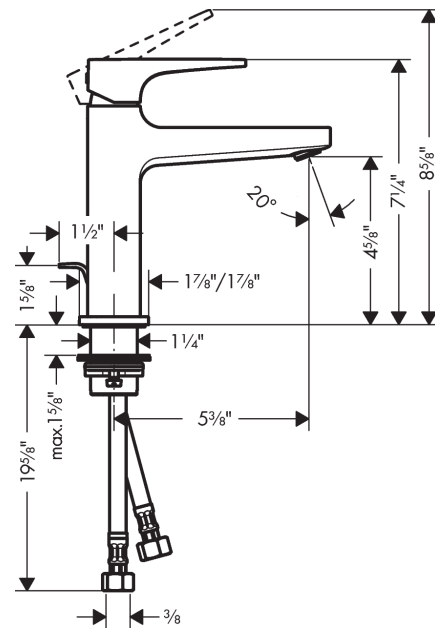

Metropol
Single-Hole Faucet 110 with Lever Handle and Pop-Up Drain, 1.2 GPM
 Finishes : **chrome** Part no. : **32506001**

Description

Features

- Aerated spray
- Flow: 1.2 GPM (4.5 L/Min)
- Ceramic cartridge
- Includes pop-up drain

Item details

List Price \$ 397.00

Technology

Compliance

Product image

Scale drawing

Metropol
Single-Hole Faucet 110 with Lever Handle and Pop-Up Drain, 1.2 GPM
 Finishes : **chrome** Part no. : **32506001**

Exploded drawing

Year of production: >01/18

Metropol

Single-Hole Faucet 110 with Lever Handle and Pop-Up Drain, 1.2 GPM

Finishes : **chrome** Part no. : **32506001**

Spare parts list

Year of production: >01/18

Pos.	Description	Part no.	Price	PU
1	handle	92995000	-	1
2	screw cover	95704000	-	1
3	flange	92625000	-	1
4	nut	92689000	-	1
5	O-ring 27x1,5	92527000	-	1
6	O-ring 25x1,5	98146000	-	1
7	cartridge, assy	95973001	-	1
8	seal	98865000	-	1
9	adapter for cartridge	92628000	-	1
10	adapter for cartridge	98866000	-	1
11	O-ring 23x2	98398000	-	1
12	aerator M22x1	93098000	-	1
13	service tool	95661000	-	1
14	O-ring 32x1,5	92936000	-	1
15	escutcheon	93048000	-	1
16	flat seal	98749000	-	1
17	fixing set (Ø 32)	13961000	-	1
18	lever collar	97548000	-	1
19	connection hose 23½" M8x0,75 3/8"	98600001	-	1
20	pull rod	96657000	-	1
a	pop up waste	88509000	-	1