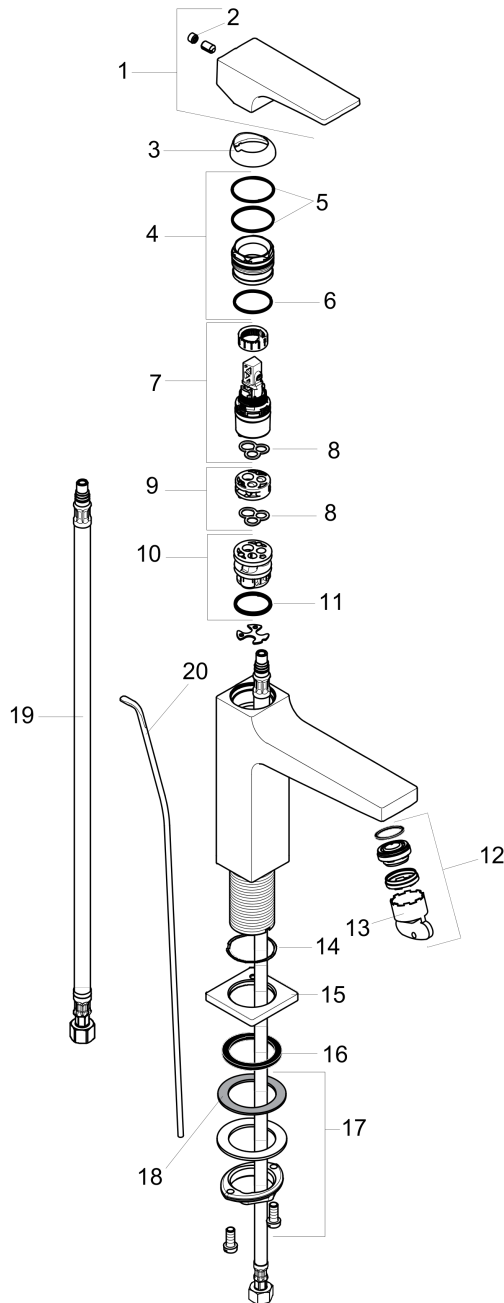

Metropol
Single-Hole Faucet 110 with Lever Handle and Pop-Up Drain, 1.2 GPM
 Finishes : **chrome** Part no. : **32506001**

Description

Features

- Aerated spray
- Flow: 1.2 GPM (4.5 L/Min)
- Ceramic cartridge
- Includes pop-up drain

Item details

List Price \$ 397.00

Technology

Compliance

Product image

Scale drawing

Metropol
Single-Hole Faucet 110 with Lever Handle and Pop-Up Drain, 1.2 GPM
 Finishes : **chrome** Part no. : **32506001**

Exploded drawing

Year of production: >01/18

Metropol

Single-Hole Faucet 110 with Lever Handle and Pop-Up Drain, 1.2 GPM

Finishes : **chrome** Part no. : **32506001**

Spare parts list

Year of production: >01/18

Pos.	Description	Part no.	Price	PU
1	handle	92995000	-	1
2	screw cover	95704000	-	1
3	flange	92625000	-	1
4	nut	92689000	-	1
5	O-ring 27x1,5	92527000	-	1
6	O-ring 25x1,5	98146000	-	1
7	cartridge, assy	95973001	-	1
8	seal	98865000	-	1
9	adapter for cartridge	92628000	-	1
10	adapter for cartridge	98866000	-	1
11	O-ring 23x2	98398000	-	1
12	aerator M22x1	93098000	-	1
13	service tool	95661000	-	1
14	O-ring 32x1,5	92936000	-	1
15	escutcheon	93048000	-	1
16	flat seal	98749000	-	1
17	fixing set (Ø 32)	13961000	-	1
18	lever collar	97548000	-	1
19	connection hose 23½" M8x0,75 3/8"	98600001	-	1
20	pull rod	96657000	-	1
a	pop up waste	88509000	-	1