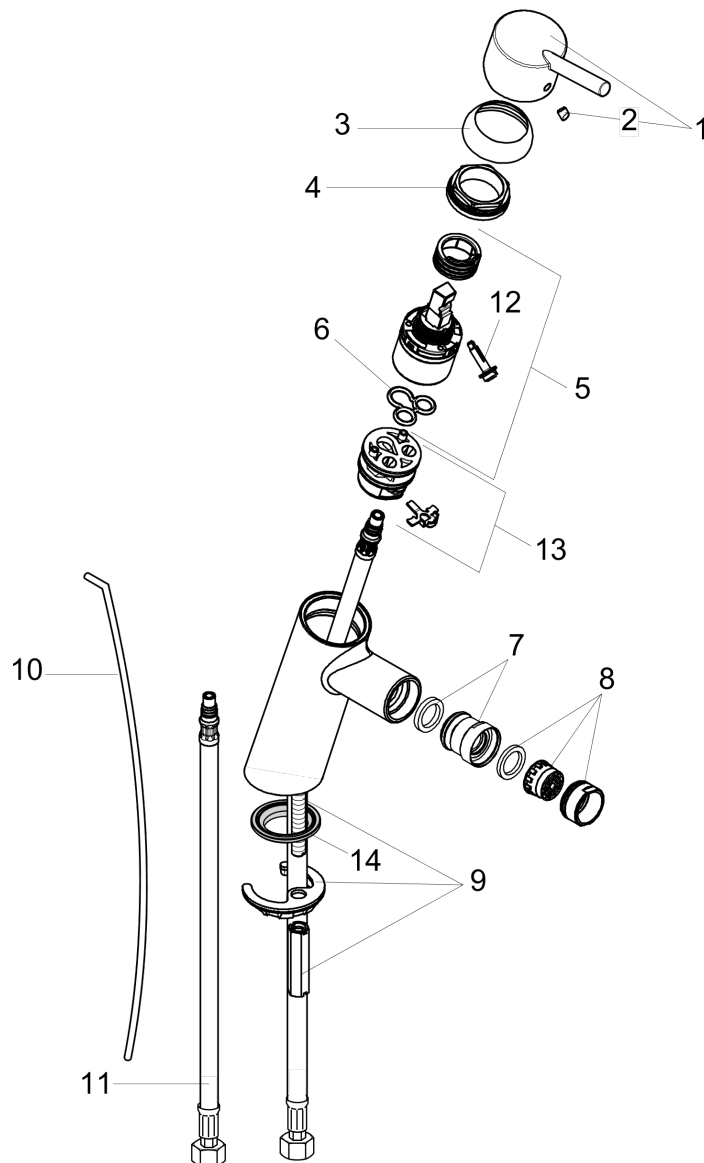

Talis S
Single-Hole Bidet Faucet
 Finishes : **chrome** Part no. : **32240001**

Description

Features

- Pivoting aerator
- Ceramic cartridge
- Includes pop-up assembly

Item details

List Price \$ 289.00

Technology

Compliance

Product image

Scale drawing

Talis S
Single-Hole Bidet Faucet
 Finishes : **chrome** Part no. : **32240001**

Exploded drawing

Year of production: >04/07

Talis S
Single-Hole Bidet Faucet
 Finishes : **chrome** Part no. : **32240001**

Spare parts list

Year of production: >04/07

Pos.	Description	Part no.	Price	PU
1	handle	32096000	-	1
2	screw cover	96338000	-	1
3	flange	97406000	-	1
4	nut	97209000	-	1
5	cartridge, assy	92730000	-	1
6	seal	95008000	-	1
7	ball joint	92036000	-	1
8	aerator M24x1 (7 l/min)	13085000	-	1
9	fixing set	96016000	-	1
10	pull rod	96657000	-	1
11	connection hose 18½" M8x0,75 3/8"	96321001	-	1
12	locking screw for handle	95140000	-	1
13	adapter for cartridge	98750000	-	1
14	seal Ø 42	98722000	-	1
a	pop up waste	88509000	-	1
b	screw M8 x 68	97736000	-	1