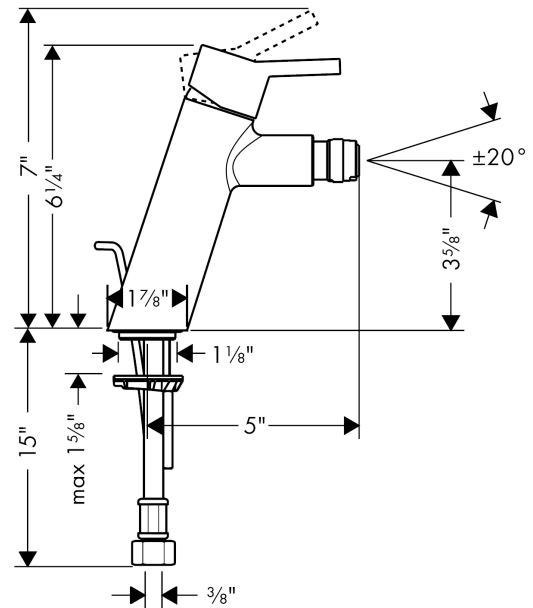

Talis S
Single-Hole Bidet Faucet
 Finishes : **chrome** Part no. : **32240001**

Description

Features

- Pivoting aerator
- Ceramic cartridge
- Includes pop-up assembly

Item details

List Price \$ 289.00

Technology

Compliance

Product image

Scale drawing

Talis S
Single-Hole Bidet Faucet
 Finishes : **chrome** Part no. : **32240001**

Exploded drawing

Year of production: >04/07

Talis S
Single-Hole Bidet Faucet
 Finishes : **chrome** Part no. : **32240001**

Spare parts list

Year of production: >04/07

Pos.	Description	Part no.	Price	PU
1	handle	32096000	-	1
2	screw cover	96338000	-	1
3	flange	97406000	-	1
4	nut	97209000	-	1
5	cartridge, assy	92730000	-	1
6	seal	95008000	-	1
7	ball joint	92036000	-	1
8	aerator M24x1 (7 l/min)	13085000	-	1
9	fixing set	96016000	-	1
10	pull rod	96657000	-	1
11	connection hose 18½" M8x0,75 3/8"	96321001	-	1
12	locking screw for handle	95140000	-	1
13	adapter for cartridge	98750000	-	1
14	seal Ø 42	98722000	-	1
a	pop up waste	88509000	-	1
b	screw M8 x 68	97736000	-	1