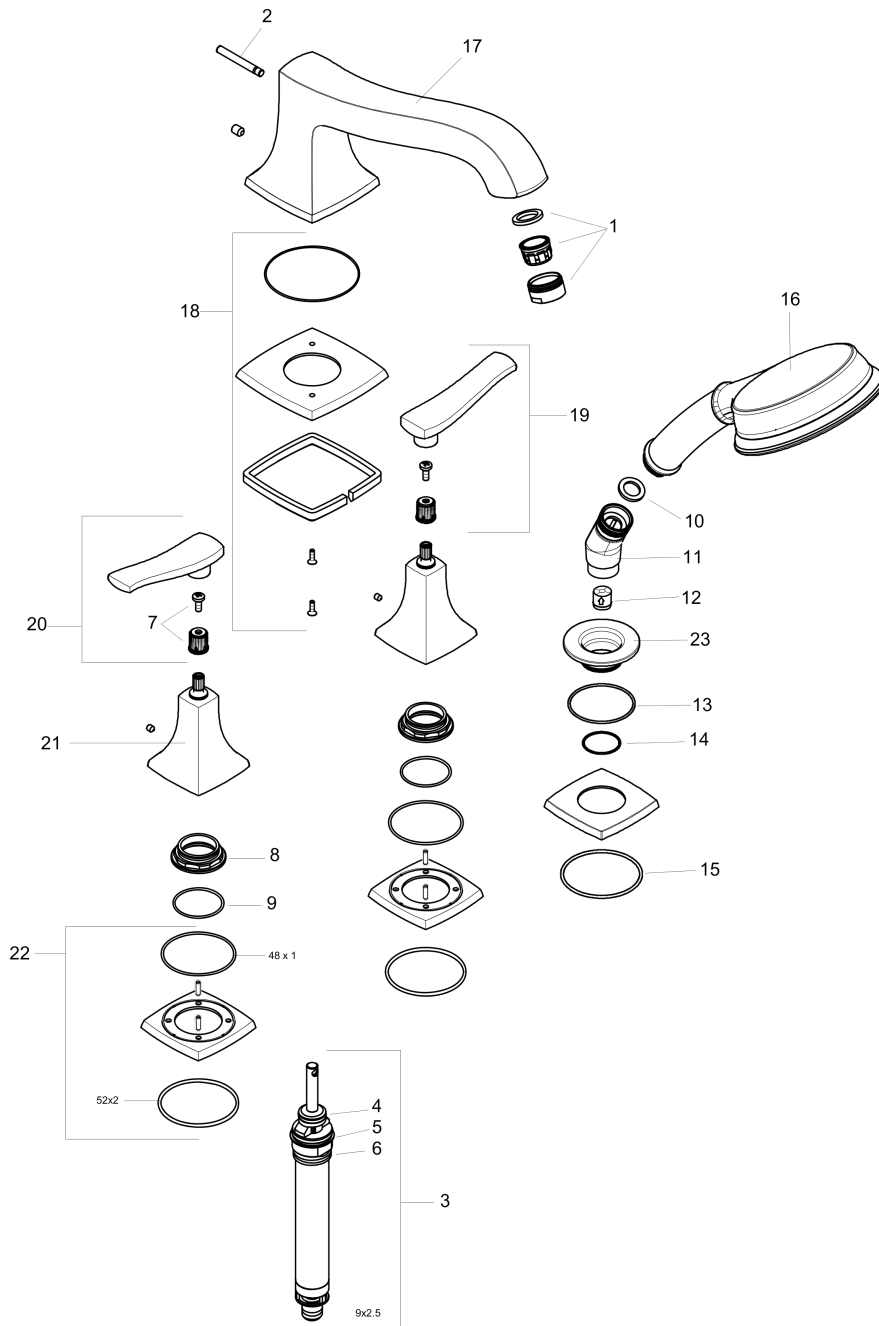

**Metropol Classic**  
**4-Hole Roman Tub Set Trim with Lever Handles and 1.8 GPM Handshower**  
 Finishes : **chrome** Part no. : **31441001**

**Exploded drawing**

Year of production: >01/19

### 4-Hole Roman Tub Set Trim with Lever Handles and 1.8 GPM Handshower

Finishes : **chrome** Part no. : **31441001**

#### Spare parts list

Year of production: >01/19

Pos.	Description	Part no.	Price	PU
1	aerator M24x1 (30 l/min)	96512000	-	1
2	diverter knob	98707000	-	1
3	selector assy	96775000	-	1
4	O-Ring 14x2,5	98189000	-	1
5	O-Ring 23x2,5	98183000	-	1
6	O-Ring 22x2	98185000	-	1
7	handle fixing set	98932000	-	1
8	nut	92943000	-	1
9	O-ring 32x1,5	92936000	-	1
10	seal	98058000	-	1
11	shower holder	28071000	-	1
12	set of non return valves DW 15	94074000	-	1
13	O-ring 43x1,5	98148000	-	1
14	O-ring 24x1	92953000	-	1
15	O-ring 52x2	92952000	-	1
16	handshower	04753000	-	1
17	spout cpl.	92939000	-	1
18	escutcheon for spout	92946000	-	1
19	handle for cold water	92822000	-	1
20	handle for hot water	92821000	-	1
21	escutcheon for handle	92824000	-	1
22	escutcheon for handle	92945000	-	1
23	escutcheon Ø 52 mm	92951000	-	1