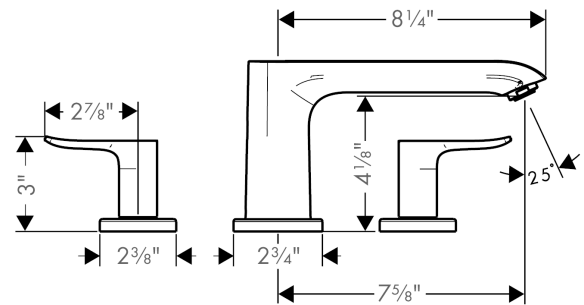

**Metris**

**3-Hole Roman Tub Set Trim**

Finishes : **chrome** Part no. : **31440001**

**Description**

**Features**

- 90° ceramic valves

**Item details**

List Price \$ 693.00

**Compliance**

**Product image**

**Scale drawing**

**Metris**

**3-Hole Roman Tub Set Trim**

Finishes : **chrome** Part no. : **31440001**

**Exploded drawing**

Year of production: >01/12

**Metris**

**3-Hole Roman Tub Set Trim**

Finishes : **chrome** Part no. : **31440001**

**Spare parts list**

Year of production: >01/12

Pos.	Description	Part no.	Price	PU
1	hollow set screw M6x6	97660000	-	1
2	aerator M24x1 (25 l/min)	13956000	-	1
3	escutcheon Ø 70 mm	97779000	-	1
4	adapter for spout	88512000	-	1
5	handle fixing set	94184000	-	1
6	escutcheon	31098000	-	1
a	handle	95846000	-	1
b	set of color-rings cold / hot water	95819000	-	1
c	base body	06607000	-	1