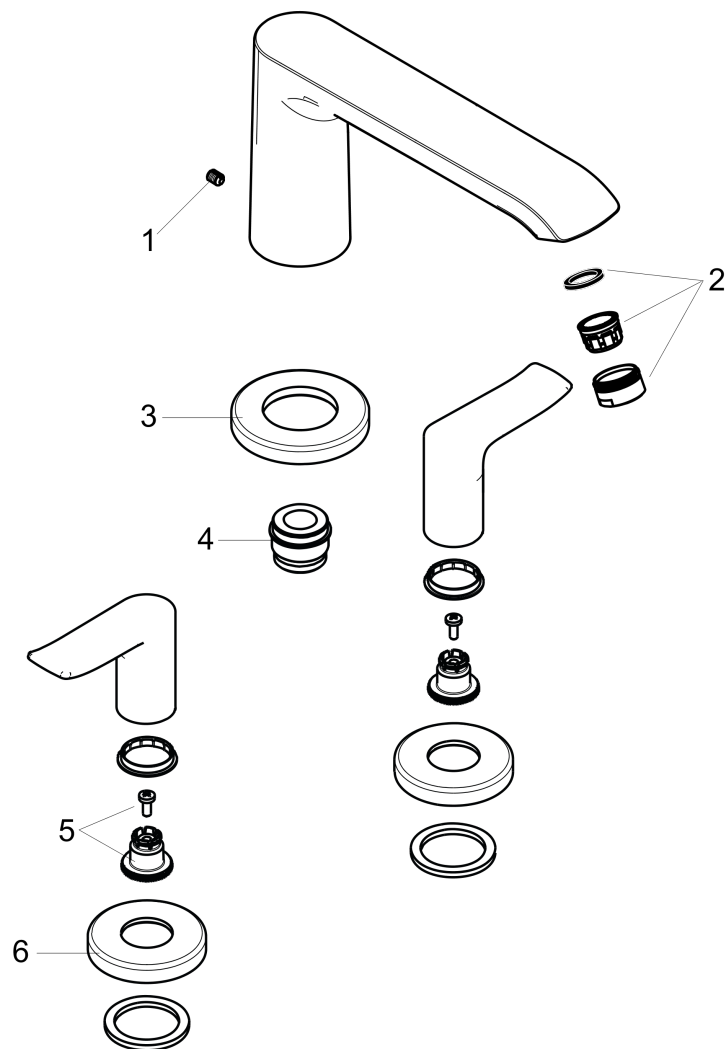

**Metris**

**3-Hole Roman Tub Set Trim**

Finishes : **chrome** Part no. : **31440001**

**Description**

**Features**

- 90° ceramic valves

**Item details**

List Price \$ 693.00

**Compliance**

**Product image**

**Scale drawing**

**Metris**

**3-Hole Roman Tub Set Trim**

Finishes : **chrome** Part no. : **31440001**

**Exploded drawing**

Year of production: >01/12

**Metris**

**3-Hole Roman Tub Set Trim**

Finishes : **chrome** Part no. : **31440001**

**Spare parts list**

Year of production: >01/12

Pos.	Description	Part no.	Price	PU
1	hollow set screw M6x6	97660000	-	1
2	aerator M24x1 (25 l/min)	13956000	-	1
3	escutcheon Ø 70 mm	97779000	-	1
4	adapter for spout	88512000	-	1
5	handle fixing set	94184000	-	1
6	escutcheon	31098000	-	1
a	handle	95846000	-	1
b	set of color-rings cold / hot water	95819000	-	1
c	base body	06607000	-	1