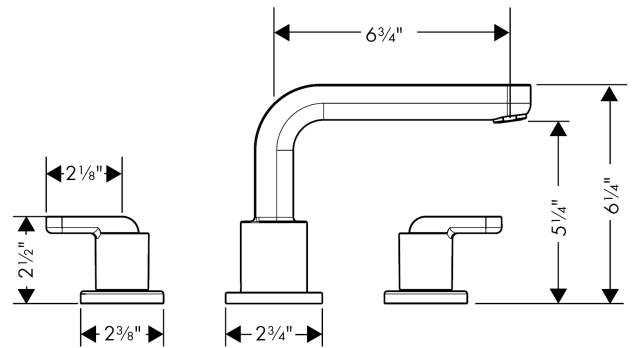

Metris S
3-Hole Roman Tub Set Trim with Lever Handles
 Finishes : **chrome** Part no. : **31438001**

Description

Features

- 90° ceramic valves

Item details

List Price \$ 693.00

Compliance

Product image

Scale drawing

Metris S
3-Hole Roman Tub Set Trim with Lever Handles
 Finishes : **chrome** Part no. : **31438001**

Exploded drawing

Year of production: >04/07

Metris S

3-Hole Roman Tub Set Trim with Lever Handles

Finishes : **chrome** Part no. : **31438001**

Spare parts list

Year of production: >04/07

Pos.	Description	Part no.	Price	PU
1	spout cpl.	31095000	-	1
2	aerator M24x1 (25 l/min)	13956000	-	1
3	hollow set screw M6x6	97660000	-	1
4	escutcheon Ø 70 mm	97779000	-	1
5	adapter for spout	88512000	-	1
6	handle	31105000	-	1
7	handle	31106000	-	1
8	handle fixing set	94184000	-	1
9	escutcheon	31098000	-	1