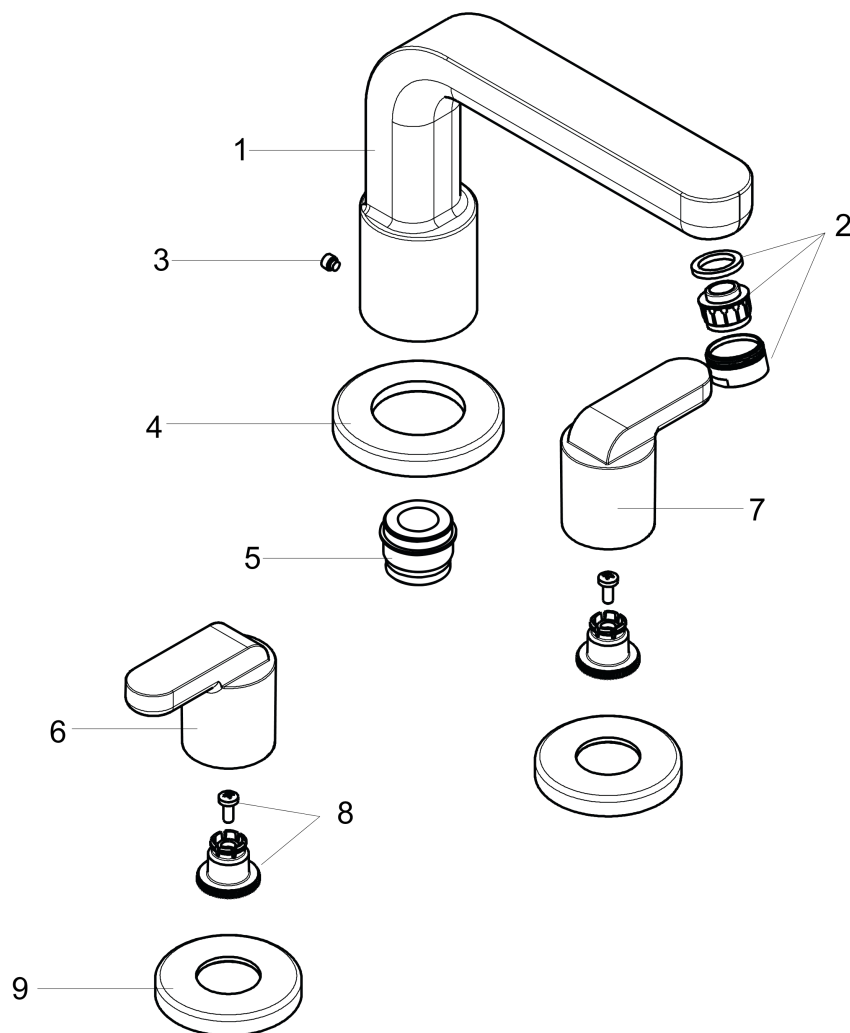

Metris S
3-Hole Roman Tub Set Trim with Lever Handles
 Finishes : **chrome** Part no. : **31438001**

Description

Features

- 90° ceramic valves

Item details

List Price \$ 693.00

Compliance

Product image

Scale drawing

Metris S
3-Hole Roman Tub Set Trim with Lever Handles
 Finishes : **chrome** Part no. : **31438001**

Exploded drawing

Year of production: >04/07

Metris S

3-Hole Roman Tub Set Trim with Lever Handles

Finishes : **chrome** Part no. : **31438001**

Spare parts list

Year of production: >04/07

Pos.	Description	Part no.	Price	PU
1	spout cpl.	31095000	-	1
2	aerator M24x1 (25 l/min)	13956000	-	1
3	hollow set screw M6x6	97660000	-	1
4	escutcheon Ø 70 mm	97779000	-	1
5	adapter for spout	88512000	-	1
6	handle	31105000	-	1
7	handle	31106000	-	1
8	handle fixing set	94184000	-	1
9	escutcheon	31098000	-	1