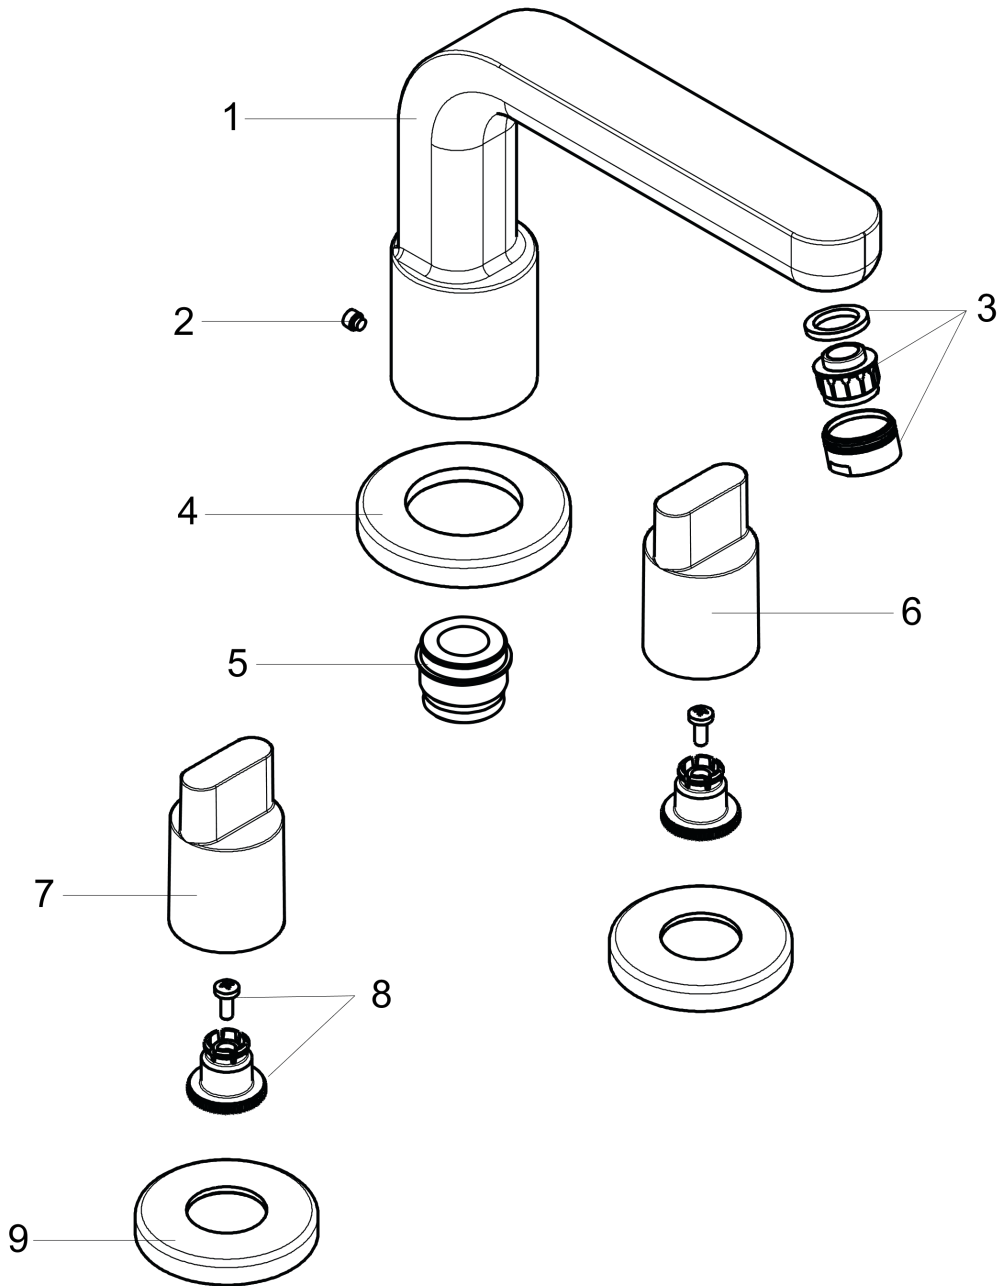

Metris S
3-Hole Roman Tub Set Trim with Full Handles
 Finishes : **chrome** Part no. : **31436001**

Description

Features

- 90° ceramic valves

Item details

List Price \$ 693.00

Compliance

Product image

Scale drawing

Metris S
3-Hole Roman Tub Set Trim with Full Handles
 Finishes : **chrome** Part no. : **31436001**

Exploded drawing

Year of production: >04/07

Metris S

3-Hole Roman Tub Set Trim with Full Handles

Finishes : **chrome** Part no. : **31436001**

Spare parts list

Year of production: >04/07

Pos.	Description	Part no.	Price	PU
1	spout cpl.	31095000	-	1
2	hollow set screw M6x6	97660000	-	1
3	aerator M24x1 (25 l/min)	13956000	-	1
4	escutcheon Ø 70 mm	97779000	-	1
5	adapter for spout	88512000	-	1
6	handle	31097000	-	1
7	handle	31096000	-	1
8	handle fixing set	94184000	-	1
9	escutcheon	31098000	-	1
a	base body	06607000	-	1