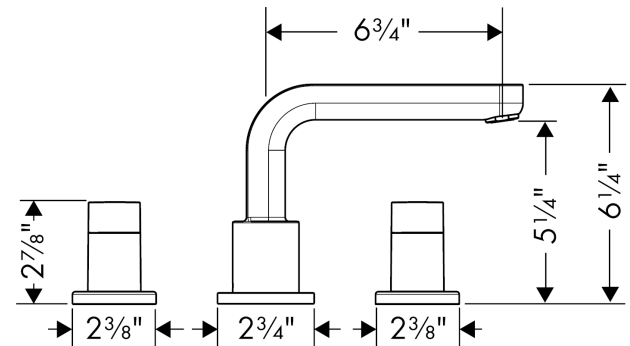

Metris S
3-Hole Roman Tub Set Trim with Full Handles
 Finishes : **chrome** Part no. : **31436001**

Description

Features

- 90° ceramic valves

Item details

List Price \$ 693.00

Compliance

Product image

Scale drawing

Metris S
3-Hole Roman Tub Set Trim with Full Handles
 Finishes : **chrome** Part no. : **31436001**

Exploded drawing

Year of production: >04/07

Metris S

3-Hole Roman Tub Set Trim with Full Handles

Finishes : **chrome** Part no. : **31436001**

Spare parts list

Year of production: >04/07

Pos.	Description	Part no.	Price	PU
1	spout cpl.	31095000	-	1
2	hollow set screw M6x6	97660000	-	1
3	aerator M24x1 (25 l/min)	13956000	-	1
4	escutcheon Ø 70 mm	97779000	-	1
5	adapter for spout	88512000	-	1
6	handle	31097000	-	1
7	handle	31096000	-	1
8	handle fixing set	94184000	-	1
9	escutcheon	31098000	-	1
a	base body	06607000	-	1