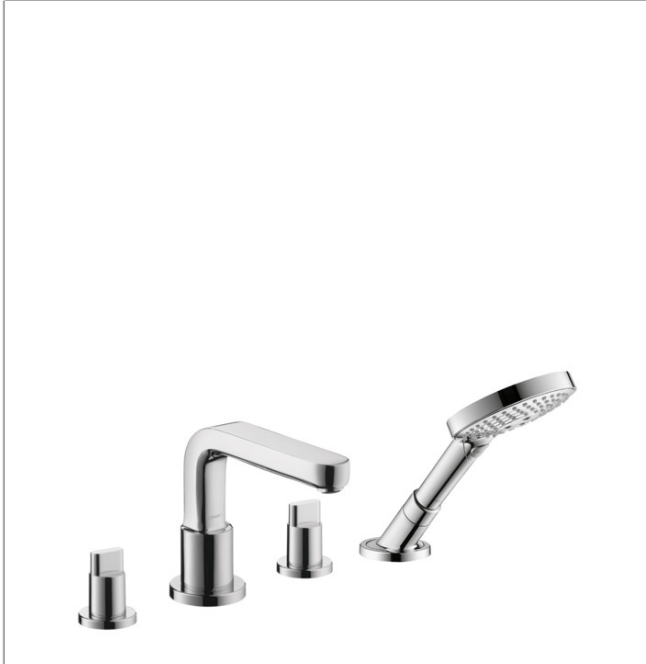

Metris S

4-Hole Roman Tub Set Trim with Full Handles and 1.75 GPM Handshower

Finishes : **chrome** Part no. : **31433001**

Description

Features

- consists of: 4-Hole Roman tub filler trim, Handshower, Handshower holder
- 90° ceramic valves
- Integrated double backflow prevention

Item details

List Price $ 826.00

Compliance

Product image