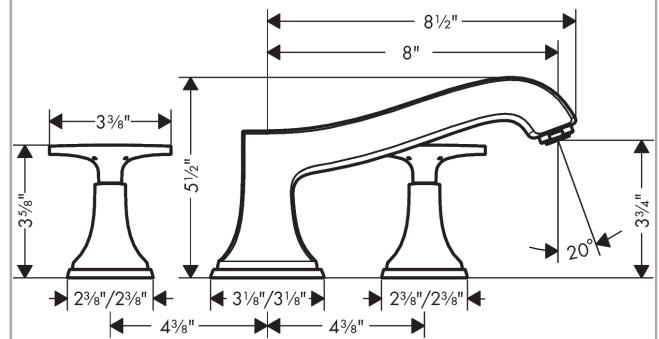

Metropol Classic
3-Hole Roman Tub Set Trim with Cross Handles
 Finishes : **chrome** Part no. : **31430001**

Description

Features

- 90° ceramic valves

Item details

List Price \$ 703.00

Compliance

Product image

Scale drawing

Metropol Classic
3-Hole Roman Tub Set Trim with Cross Handles
 Finishes : **chrome** Part no. : **31430001**

Exploded drawing

Year of production: >01/19

Metropol Classic
3-Hole Roman Tub Set Trim with Cross Handles
 Finishes : **chrome** Part no. : **31430001**

Spare parts list

Year of production: >01/19

Pos.	Description	Part no.	Price	PU
1	aerator M24x1 (30 l/min)	96512000	-	1
2	nut	92943000	-	1
3	O-ring 32x1,5	92936000	-	1
4	adapter for spout	88512000	-	1
5	escutcheon for spout	92946000	-	1
6	handle for cold water	92948000	-	1
7	handle for hot water	92949000	-	1
8	escutcheon for handle	92824000	-	1
9	escutcheon for handle	92945000	-	1