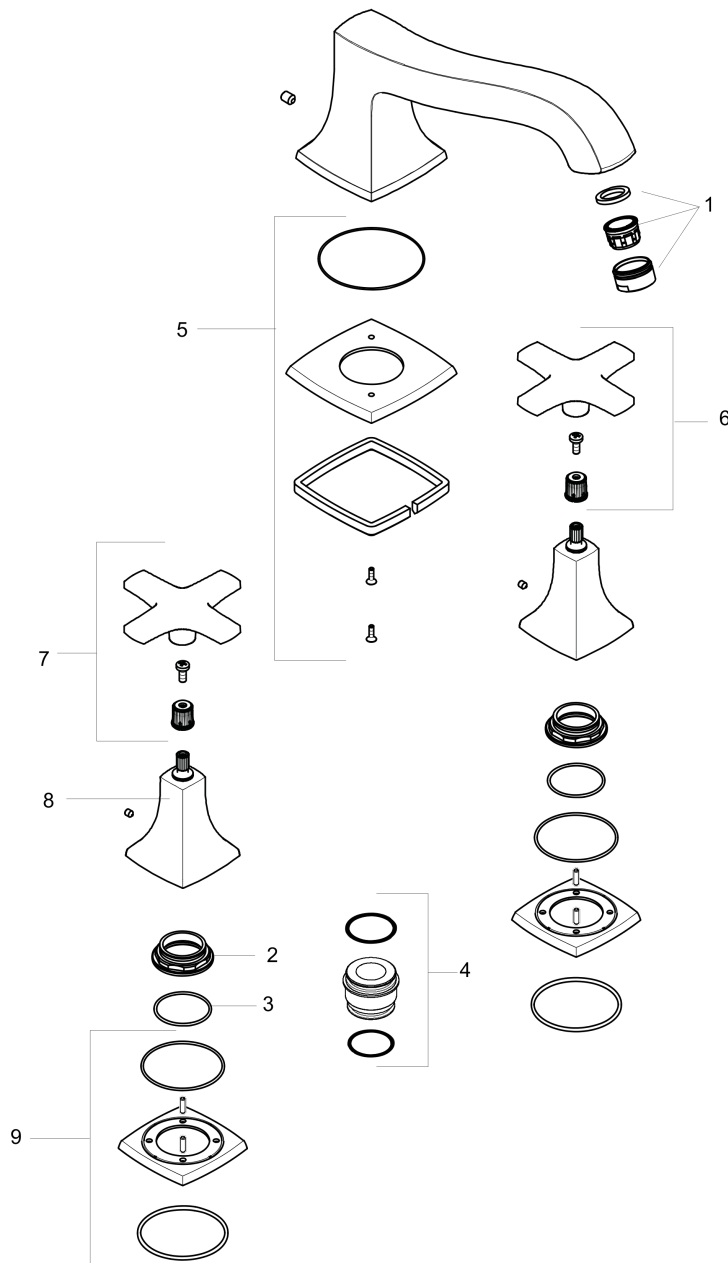

Metropol Classic
3-Hole Roman Tub Set Trim with Cross Handles
 Finishes : **chrome** Part no. : **31430001**

Description

Features

- 90° ceramic valves

Item details

List Price \$ 703.00

Compliance

Product image

Scale drawing

Metropol Classic
3-Hole Roman Tub Set Trim with Cross Handles
 Finishes : **chrome** Part no. : **31430001**

Exploded drawing

Year of production: >01/19

Metropol Classic
3-Hole Roman Tub Set Trim with Cross Handles
 Finishes : **chrome** Part no. : **31430001**

Spare parts list

Year of production: >01/19

Pos.	Description	Part no.	Price	PU
1	aerator M24x1 (30 l/min)	96512000	-	1
2	nut	92943000	-	1
3	O-ring 32x1,5	92936000	-	1
4	adapter for spout	88512000	-	1
5	escutcheon for spout	92946000	-	1
6	handle for cold water	92948000	-	1
7	handle for hot water	92949000	-	1
8	escutcheon for handle	92824000	-	1
9	escutcheon for handle	92945000	-	1