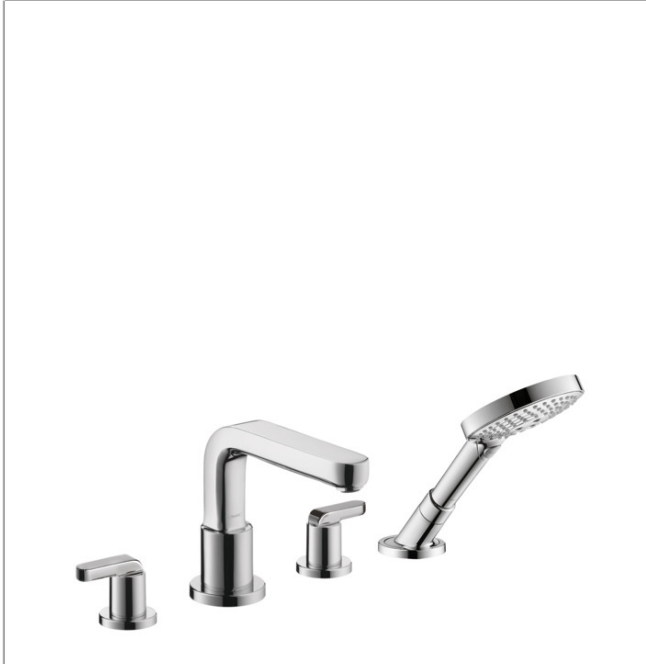

Metris S

4-Hole Roman Tub Set Trim with Lever Handles and 1.75 GPM Handshower

Finishes : **chrome** Part no. : **31408001**

Description

Features

- consists of: 4-Hole Roman tub filler trim, Handshower, Handshower holder
- 90° ceramic valves
- Integrated double backflow prevention

Item details

List Price $ 826.00

Compliance

Product image