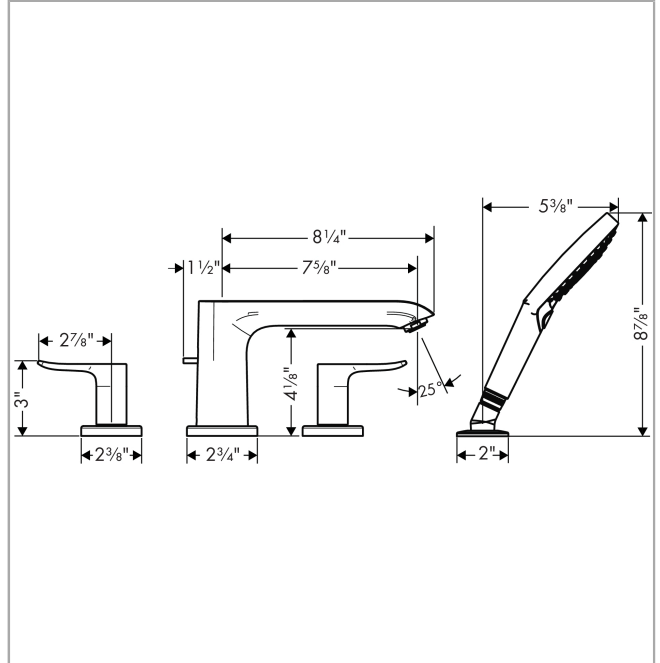

Metris
4-Hole Roman Tub Set Trim with 1.75 GPM Handshower
 Finishes : **brushed nickel** Part no. : **31404821**

Description

Features

- consists of: 4-Hole Roman tub filler trim, Handshower, Handshower holder
- 90° ceramic valves
- Integrated double backflow prevention

Item details

List Price \$ 1,035.00

Technology

Compliance

Product image

Scale drawing

Metris

4-Hole Roman Tub Set Trim with 1.75 GPM Handshower

Finishes : **brushed nickel** Part no. : **31404821**

Exploded drawing

Year of production: >07/18

Metris**4-Hole Roman Tub Set Trim with 1.75 GPM Handshower**Finishes : **brushed nickel** Part no. : **31404821****Spare parts list**

Year of production: >07/18

| Pos. | Description | Part no. | Price | PU |
|------|--------------------------------|----------|-------|----|
| 1 | spout cpl. | 95799820 | - | 1 |
| 2 | diverter knob | 98607000 | - | 1 |
| 3 | hollow set screw M6x6 | 97660000 | - | 1 |
| 4 | aerator M24x1 (25 l/min) | 13956820 | - | 1 |
| 5 | handle | 95846820 | - | 1 |
| 6 | handle fixing set | 94184000 | - | 1 |
| 7 | escutcheon | 31098820 | - | 1 |
| 8 | selector assy | 96775000 | - | 1 |
| 9 | handshower | 26036821 | - | 1 |
| 10 | filter packing | 94246000 | - | 1 |
| 11 | shower holder | 28071820 | - | 1 |
| 12 | set of non return valves DW 15 | 94074000 | - | 1 |
| 13 | escutcheon Ø 52 mm | 97159820 | - | 1 |
| 14 | O-Ring 14x2,5 | 98189000 | - | 1 |
| 15 | O-Ring 23x2,5 | 98183000 | - | 1 |
| 16 | O-Ring 22x2 | 98185000 | - | 1 |
| 17 | O-ring 9x2,5 | 98217000 | - | 1 |
| 18 | escutcheon Ø 70 mm | 97779820 | - | 1 |
| a | base body | 06646000 | - | 1 |