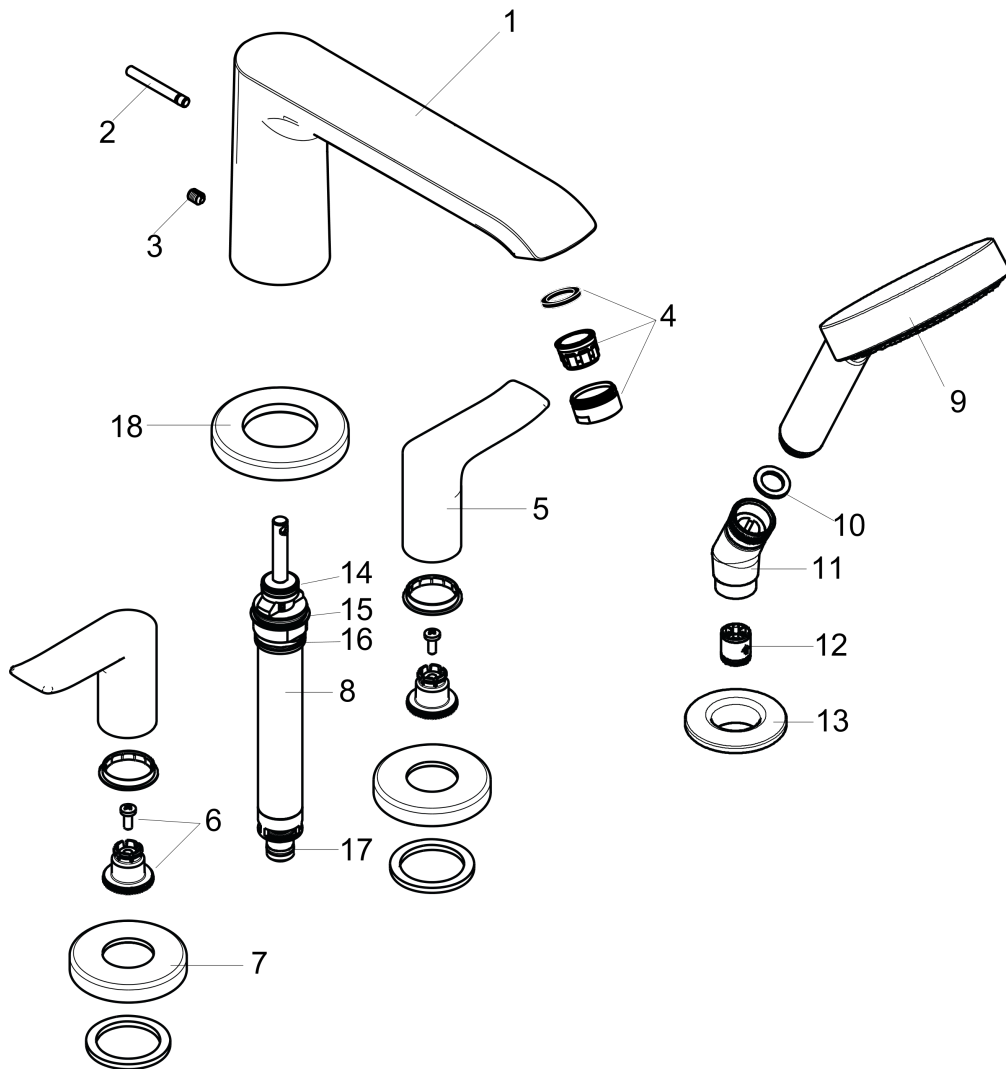

Metris
4-Hole Roman Tub Set Trim with 1.75 GPM Handshower
 Finishes : **brushed nickel** Part no. : **31404821**

Description

Features

- consists of: 4-Hole Roman tub filler trim, Handshower, Handshower holder
- 90° ceramic valves
- Integrated double backflow prevention

Item details

List Price \$ 1,035.00

Technology

Compliance

Product image

Scale drawing

Metris

4-Hole Roman Tub Set Trim with 1.75 GPM Handshower

Finishes : **brushed nickel** Part no. : **31404821**

Exploded drawing

Year of production: >07/18

Metris**4-Hole Roman Tub Set Trim with 1.75 GPM Handshower**Finishes : **brushed nickel** Part no. : **31404821****Spare parts list**

Year of production: >07/18

| Pos. | Description | Part no. | Price | PU |
|------|--------------------------------|----------|-------|----|
| 1 | spout cpl. | 95799820 | - | 1 |
| 2 | diverter knob | 98607000 | - | 1 |
| 3 | hollow set screw M6x6 | 97660000 | - | 1 |
| 4 | aerator M24x1 (25 l/min) | 13956820 | - | 1 |
| 5 | handle | 95846820 | - | 1 |
| 6 | handle fixing set | 94184000 | - | 1 |
| 7 | escutcheon | 31098820 | - | 1 |
| 8 | selector assy | 96775000 | - | 1 |
| 9 | handshower | 26036821 | - | 1 |
| 10 | filter packing | 94246000 | - | 1 |
| 11 | shower holder | 28071820 | - | 1 |
| 12 | set of non return valves DW 15 | 94074000 | - | 1 |
| 13 | escutcheon Ø 52 mm | 97159820 | - | 1 |
| 14 | O-Ring 14x2,5 | 98189000 | - | 1 |
| 15 | O-Ring 23x2,5 | 98183000 | - | 1 |
| 16 | O-Ring 22x2 | 98185000 | - | 1 |
| 17 | O-ring 9x2,5 | 98217000 | - | 1 |
| 18 | escutcheon Ø 70 mm | 97779820 | - | 1 |
| a | base body | 06646000 | - | 1 |