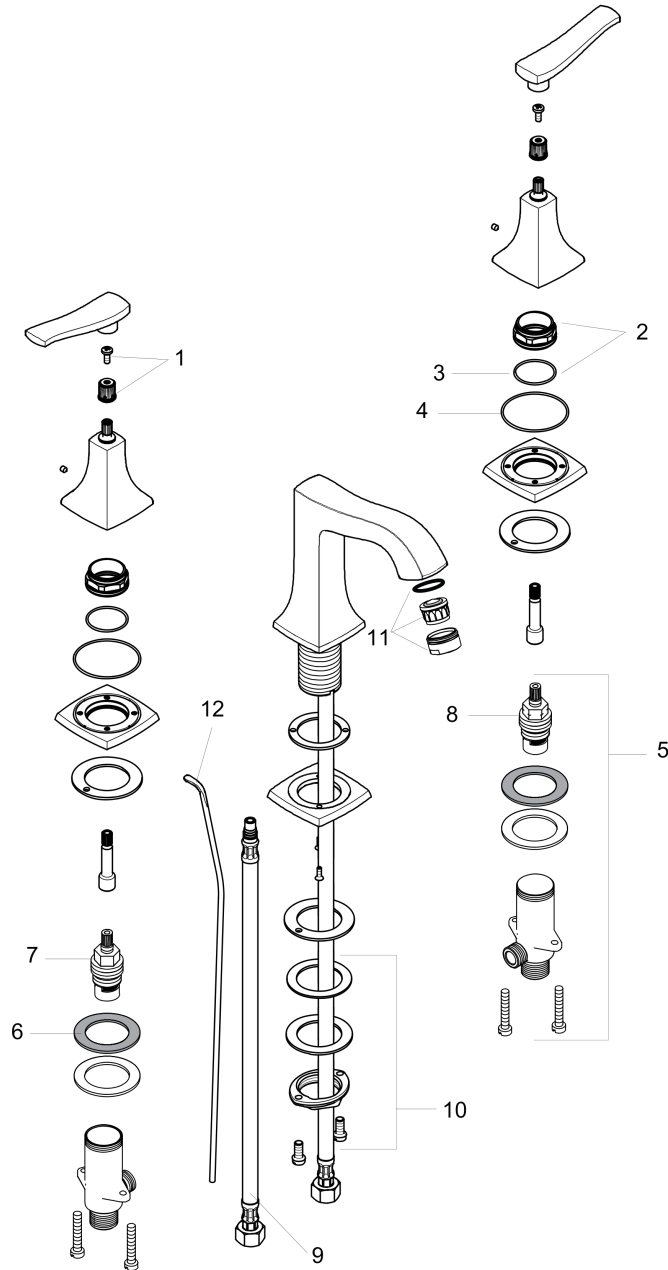

**Metropol Classic**  
**Widespread Faucet 160 with Lever Handles and Pop-Up Drain, 1.2 GPM**  
 Finishes : brushed nickel Part no. : 31331821

Exploded drawing

Year of production: >01/18

**Metropol Classic**  
**Widespread Faucet 160 with Lever Handles and Pop-Up Drain, 1.2 GPM**  
 Finishes : **brushed nickel** Part no. : **31331821**

## Spare parts list

Year of production: >01/18

Pos.	Description	Part no.	Price	PU
1	handle fixing set	98932000	-	1
2	nut	92825000	-	1
3	O-ring 29x1,5	92738000	-	1
4	O-ring 48x1,5	92159000	-	1
5	stop valve cpl.	97357001	-	1
6	lever collar	97548000	-	1
7	shut off unit right closing	94009000	-	1
8	shut off unit left closing	94008000	-	1
9	connection hose 18½" M8x0,75 3/8"	96321001	-	1
10	fixing set (Ø 32)	13961000	-	1
11	aerator M24x1 (4,5 l/min)	92877820	-	1
12	pull rod	96657820	-	1
a	pop up waste	88509820	-	1
b	spout cpl.	92820820	-	1