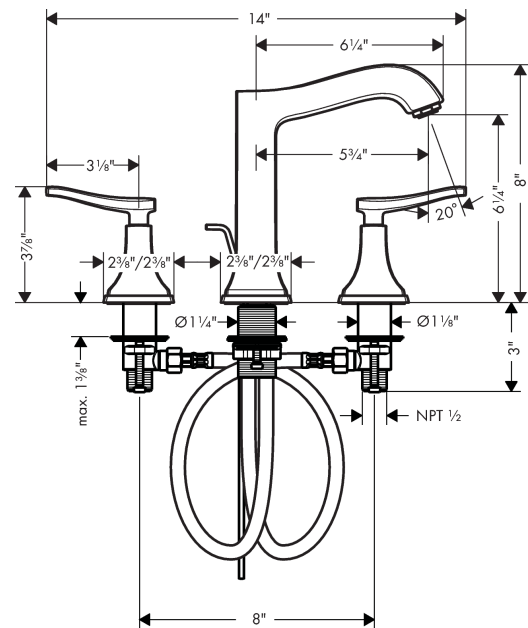

Metropol Classic
Widespread Faucet 160 with Lever Handles and Pop-Up Drain, 1.2 GPM
 Finishes : **chrome** Part no. : **31331001**

Description

Features

- Aerated spray
- Flow: 1.2 GPM (4.5 L/Min)
- 90° ceramic valves
- Includes pop-up drain

Item details

List Price \$ 669.00

Technology

Compliance

Product image

Scale drawing

Metropol Classic
Widespread Faucet 160 with Lever Handles and Pop-Up Drain, 1.2 GPM
 Finishes : **chrome** Part no. : **31331001**

Exploded drawing

Year of production: >01/18

Metropol Classic**Widespread Faucet 160 with Lever Handles and Pop-Up Drain, 1.2 GPM**Finishes : **chrome** Part no. : **31331001****Spare parts list**

Year of production: >01/18

Pos.	Description	Part no.	Price	PU
1	handle fixing set	98932000	-	1
2	nut	92825000	-	1
3	O-ring 29x1,5	92738000	-	1
4	O-ring 48x1,5	92159000	-	1
5	stop valve cpl.	97357001	-	1
6	lever collar	97548000	-	1
7	shut off unit right closing	94009000	-	1
8	shut off unit left closing	94008000	-	1
9	connection hose 18½" M8x0,75 3/8"	96321001	-	1
10	fixing set (Ø 32)	13961000	-	1
11	aerator M24x1 (4,5 l/min)	92877000	-	1
12	pull rod	96657000	-	1
a	pop up waste	88509000	-	1
b	handle for hot water	92821000	-	1
c	handle for cold water	92822000	-	1
d	escutcheon for handle	92824000	-	1
e	escutcheon	92823000	-	1
f	escutcheon for spout	92814000	-	1
g	spout cpl.	92820000	-	1