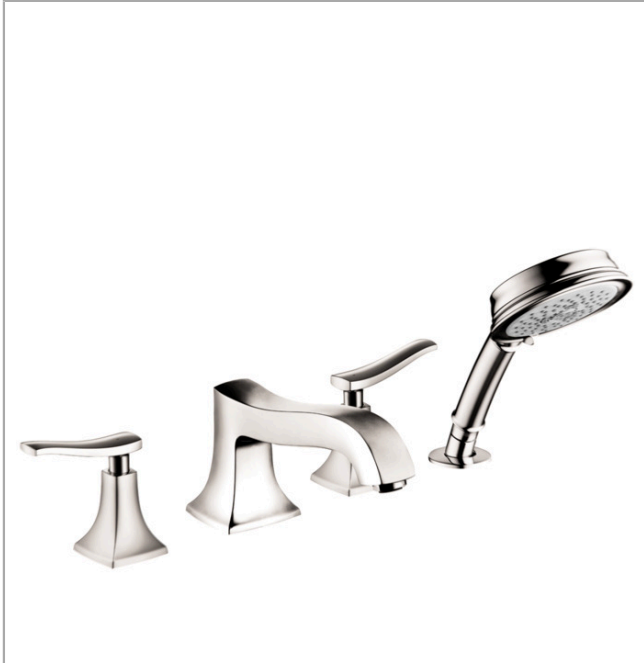

Metris C
4-Hole Roman Tub Set Trim with 1.8 GPM Handshower
 Finishes : **polished nickel** Part no. : **31312831**

Description

Features

- consists of: 4-Hole Roman tub filler trim, Handshower, Handshower holder
- 90° ceramic valves
- Integrated double backflow prevention

Item details

List Price \$ 993.00

Technology

Compliance

Product image

Scale drawing