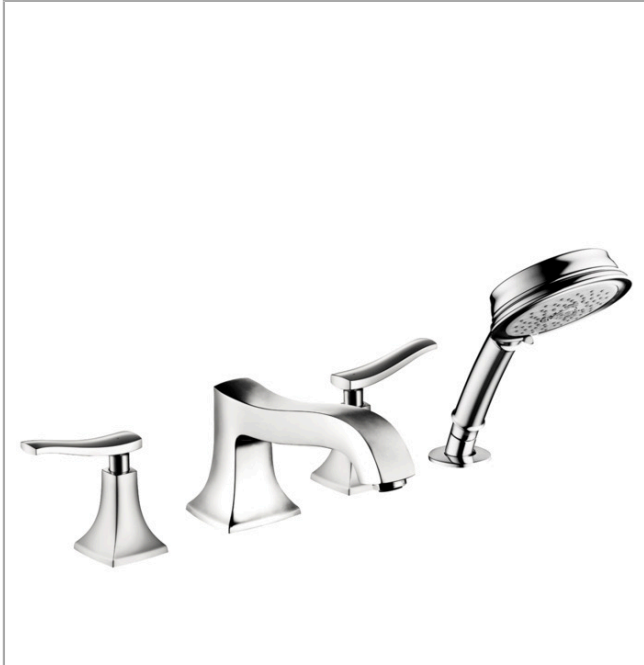

Metris C
4-Hole Roman Tub Set Trim with 1.8 GPM Handshower
 Finishes : **chrome** Part no. : **31312001**

Description

Features

- consists of: 4-Hole Roman tub filler trim, Handshower, Handshower holder
- 90° ceramic valves
- Integrated double backflow prevention

Item details

List Price \$ 826.00

Technology

Compliance

Product image

Scale drawing