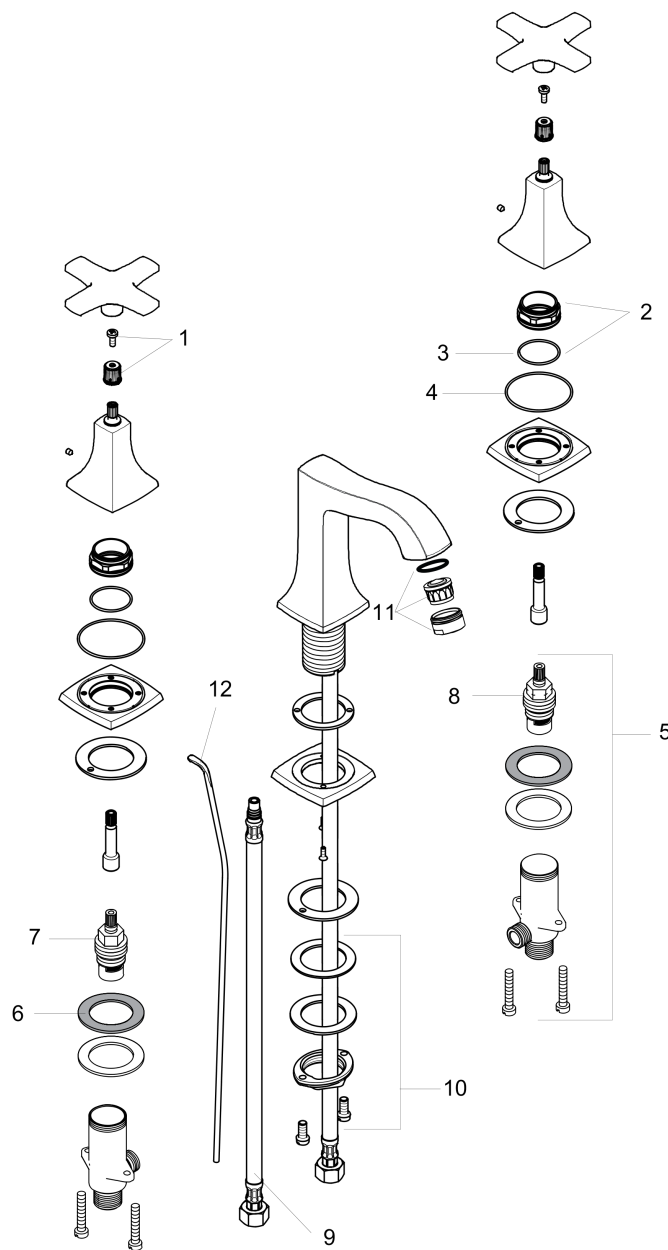

**Metropol Classic**  
**Widespread Faucet 160 with Cross Handles and Pop-Up Drain, 1.2 GPM**  
 Finishes : **chrome** Part no. : **31307001**

Exploded drawing

Year of production: >01/18

## Metropol Classic

Widespread Faucet 160 with Cross Handles and Pop-Up Drain, 1.2 GPM

Finishes : **chrome** Part no. : **31307001**

### Spare parts list

Year of production: >01/18

Pos.	Description	Part no.	Price	PU
1	handle fixing set	98932000	-	1
2	nut	92825000	-	1
3	O-ring 29x1,5	92738000	-	1
4	O-ring 48x1,5	92159000	-	1
5	stop valve cpl.	97357001	-	1
6	lever collar	97548000	-	1
7	shut off unit right closing	94009000	-	1
8	shut off unit left closing	94008000	-	1
9	connection hose 18½" M8x0,75 3/8"	96321001	-	1
10	fixing set (Ø 32)	13961000	-	1
11	aerator M24x1 (4,5 l/min)	92877000	-	1
12	pull rod	96657000	-	1
a	pop up waste	88509000	-	1
b	handle for hot water	92826000	-	1
c	handle for cold water	92827000	-	1
d	escutcheon for handle	92824000	-	1
e	escutcheon	92823000	-	1
f	spout cpl.	92820000	-	1
g	escutcheon for spout	92814000	-	1