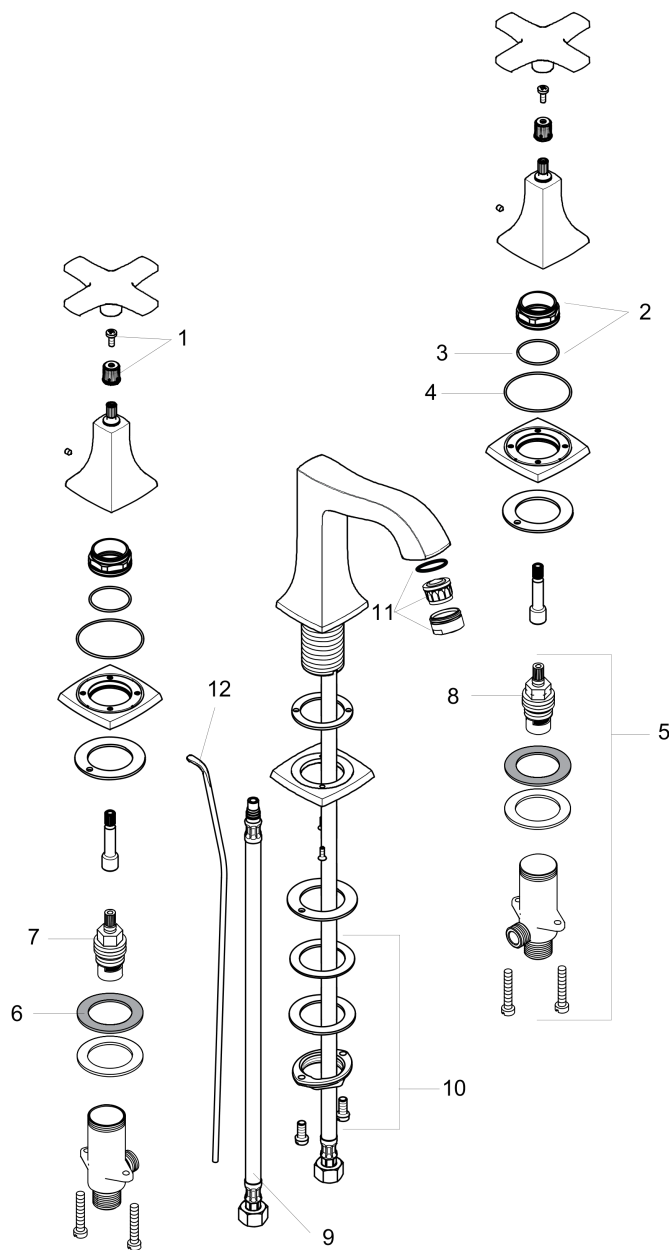

Metropol Classic
Widespread Faucet 110 with Cross Handles and Pop-Up Drain, 1.2 GPM
 Finishes : brushed nickel Part no. : 31306821

Exploded drawing

Year of production: >01/18

Metropol Classic

Widespread Faucet 110 with Cross Handles and Pop-Up Drain, 1.2 GPM

Finishes : brushed nickel Part no. : 31306821

Spare parts list

Year of production: >01/18

Pos.	Description	Part no.	Price	PU
1	handle fixing set	98932000	-	1
2	nut	92825000	-	1
3	O-ring 29x1,5	92738000	-	1
4	O-ring 48x1,5	92159000	-	1
5	stop valve cpl.	97357001	-	1
6	lever collar	97548000	-	1
7	shut off unit right closing	94009000	-	1
8	shut off unit left closing	94008000	-	1
9	connection hose 18½" M8x0,75 3/8"	96321001	-	1
10	fixing set (Ø 32)	13961000	-	1
11	aerator M24x1 (4,5 l/min)	92877820	-	1
12	pull rod	96657820	-	1
a	pop up waste	88509820	-	1
b	spout cpl.	95394820	-	1