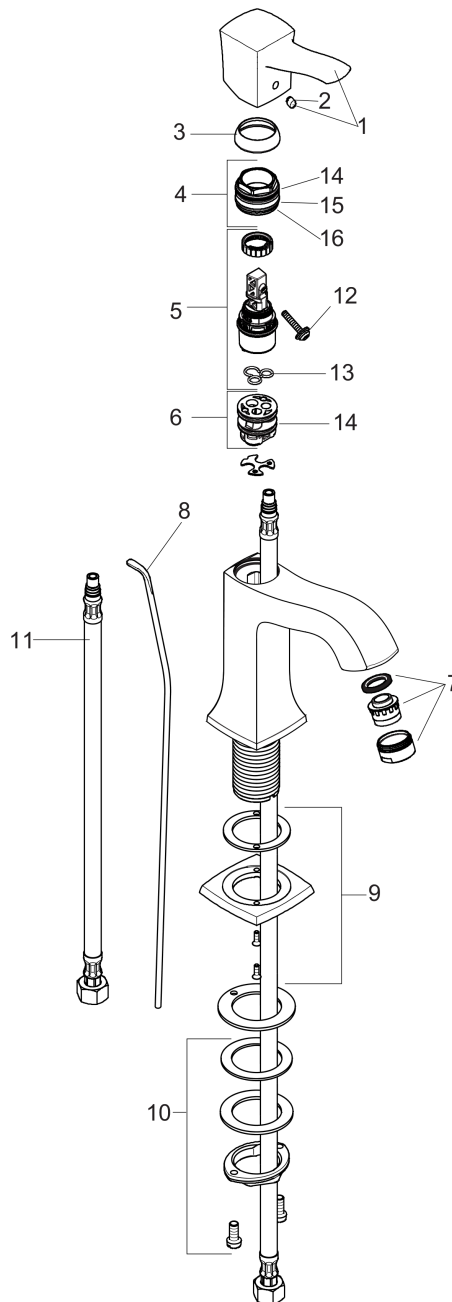

**Metropol Classic**  
**Single-Hole Faucet 160 with Pop-Up Drain, 1.2 GPM**  
 Finishes : **chrome** Part no. : **31302001**

**Description**

**Features**

- Aerated spray
- Flow: 1.2 GPM (4.5 L/Min)
- Ceramic cartridge
- Includes pop-up drain

**Item details**

List Price \$ 409.00

**Technology**

**Compliance**

**Product image**

**Scale drawing**

**Metropol Classic**  
**Single-Hole Faucet 160 with Pop-Up Drain, 1.2 GPM**  
 Finishes : **chrome**    Part no. : **31302001**

**Exploded drawing**

Year of production: >01/19

**Metropol Classic**  
**Single-Hole Faucet 160 with Pop-Up Drain, 1.2 GPM**  
 Finishes : **chrome** Part no. : **31302001**

## Spare parts list

Year of production: >01/19

Pos.	Description	Part no.	Price	PU
1	handle	92815000	-	1
2	screw cover	96338000	-	1
3	flange	98863000	-	1
4	nut	98864000	-	1
5	cartridge, assy	95973001	-	1
6	adapter for cartridge	98866000	-	1
7	aerator M24x1 (4,5 l/min)	92877000	-	1
8	pull rod	96657000	-	1
9	escutcheon for spout	92814000	-	1
10	fixing set (Ø 32)	13961000	-	1
11	connection hose 35½" M8x0,75 3/8"	96316001	-	1
12	locking screw for handle	95140000	-	1
13	seal	98865000	-	1
14	O-ring 23x2	98398000	-	1
15	O-ring 27x1,5	92527000	-	1
16	O-ring 25x1,5	98146000	-	1
a	pop up waste	88509000	-	1