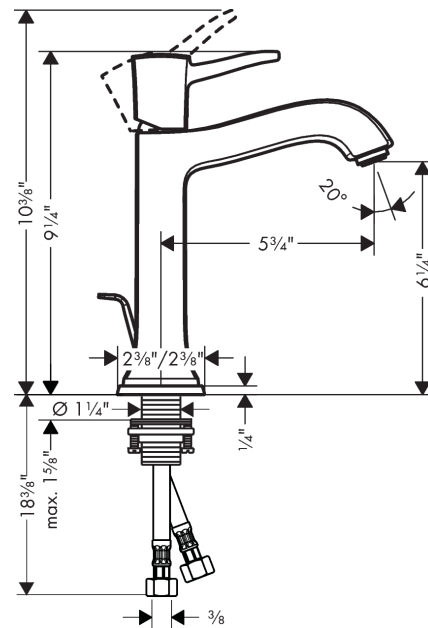

**Metropol Classic**  
**Single-Hole Faucet 160 with Pop-Up Drain, 1.2 GPM**  
 Finishes : **chrome** Part no. : **31302001**

**Description**

**Features**

- Aerated spray
- Flow: 1.2 GPM (4.5 L/Min)
- Ceramic cartridge
- Includes pop-up drain

**Item details**

List Price \$ 409.00

**Technology**

**Compliance**

**Product image**

**Scale drawing**

**Metropol Classic**  
**Single-Hole Faucet 160 with Pop-Up Drain, 1.2 GPM**  
 Finishes : **chrome**    Part no. : **31302001**

**Exploded drawing**

Year of production: >01/19

**Metropol Classic**  
**Single-Hole Faucet 160 with Pop-Up Drain, 1.2 GPM**  
 Finishes : **chrome** Part no. : **31302001**

## Spare parts list

Year of production: >01/19

Pos.	Description	Part no.	Price	PU
1	handle	92815000	-	1
2	screw cover	96338000	-	1
3	flange	98863000	-	1
4	nut	98864000	-	1
5	cartridge, assy	95973001	-	1
6	adapter for cartridge	98866000	-	1
7	aerator M24x1 (4,5 l/min)	92877000	-	1
8	pull rod	96657000	-	1
9	escutcheon for spout	92814000	-	1
10	fixing set (Ø 32)	13961000	-	1
11	connection hose 35½" M8x0,75 3/8"	96316001	-	1
12	locking screw for handle	95140000	-	1
13	seal	98865000	-	1
14	O-ring 23x2	98398000	-	1
15	O-ring 27x1,5	92527000	-	1
16	O-ring 25x1,5	98146000	-	1
a	pop up waste	88509000	-	1