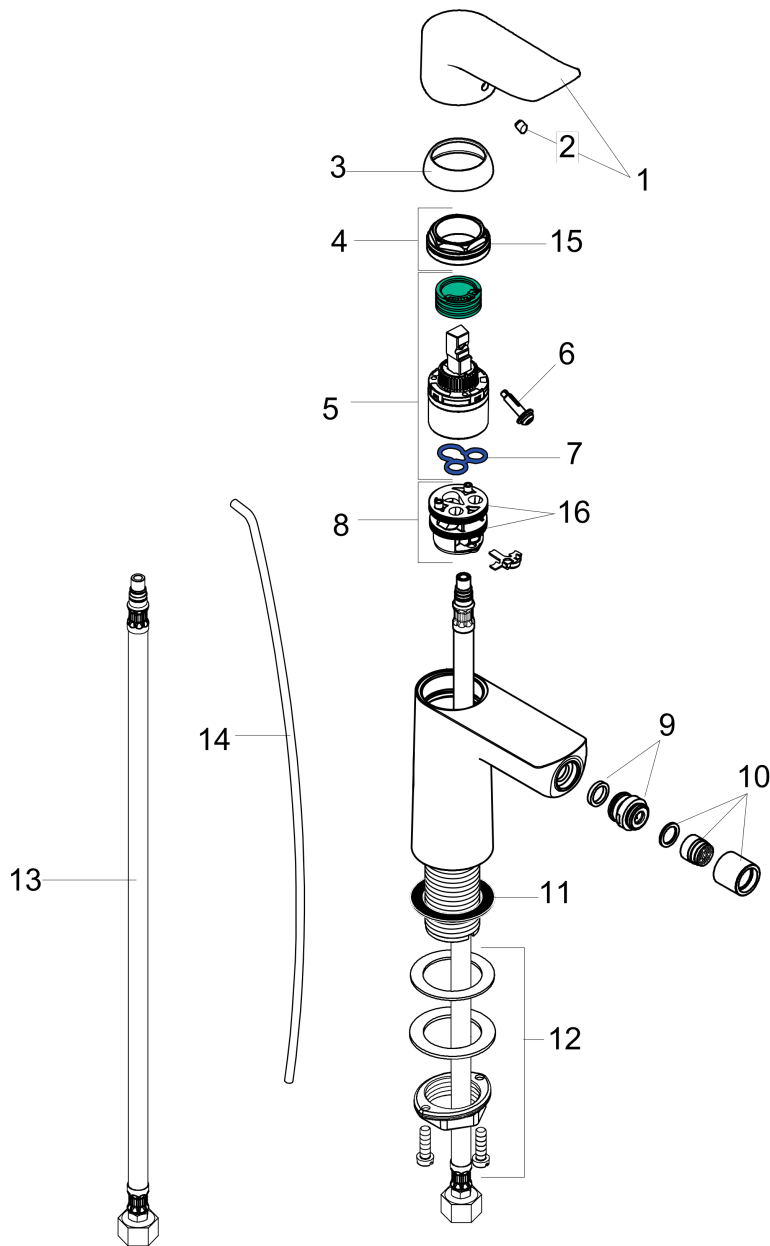

Metris
Single-Hole Bidet Faucet
 Finishes : **chrome** Part no. : **31280001**

Description

Features

- Pivoting aerator
- Ceramic cartridge
- Includes pop-up drain

Item details

List Price \$ 366.00

Compliance

Product image

Scale drawing

Metris
Single-Hole Bidet Faucet
 Finishes : **chrome** Part no. : **31280001**

Exploded drawing

Year of production: >12/11

Metris

Single-Hole Bidet Faucet

Finishes : **chrome** Part no. : **31280001**

Spare parts list

Year of production: >12/11

Pos.	Description	Part no.	Price	PU
1	handle	95519000	-	1
2	screw cover	96338000	-	1
3	flange	97406000	-	1
4	nut	97209000	-	1
5	cartridge, assy	92730000	-	1
6	locking screw for handle	95140000	-	1
7	seal	95008000	-	1
8	adapter for cartridge	98750000	-	1
9	ball joint	97362000	-	1
10	aerator laminar M16x1 (7 l/min)	97360000	-	1
11	flat seal	98749000	-	1
12	fixing set (Ø 32)	13961000	-	1
13	connection hose 18½" M8x0,75 3/8"	96321001	-	1
14	pull rod	96657000	-	1
15	O-Ring 32x2	98193000	-	1
16	O-Ring 30x2	98186000	-	1
a	fixation extension 35 mm	13898000	-	1
b	pop up waste	88509000	-	1