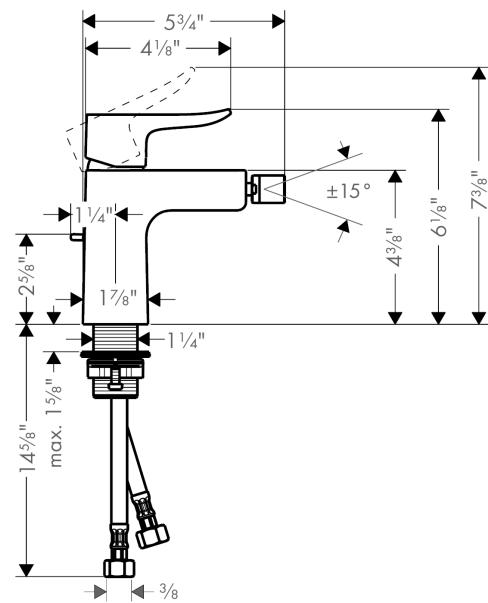

Metris
Single-Hole Bidet Faucet
 Finishes : **chrome** Part no. : **31280001**

Description

Features

- Pivoting aerator
- Ceramic cartridge
- Includes pop-up drain

Item details

List Price \$ 366.00

Compliance

Product image

Scale drawing

Metris
Single-Hole Bidet Faucet
 Finishes : **chrome** Part no. : **31280001**

Exploded drawing

Year of production: >12/11

Metris

Single-Hole Bidet Faucet

Finishes : **chrome** Part no. : **31280001**

Spare parts list

Year of production: >12/11

Pos.	Description	Part no.	Price	PU
1	handle	95519000	-	1
2	screw cover	96338000	-	1
3	flange	97406000	-	1
4	nut	97209000	-	1
5	cartridge, assy	92730000	-	1
6	locking screw for handle	95140000	-	1
7	seal	95008000	-	1
8	adapter for cartridge	98750000	-	1
9	ball joint	97362000	-	1
10	aerator laminar M16x1 (7 l/min)	97360000	-	1
11	flat seal	98749000	-	1
12	fixing set (Ø 32)	13961000	-	1
13	connection hose 18½" M8x0,75 3/8"	96321001	-	1
14	pull rod	96657000	-	1
15	O-Ring 32x2	98193000	-	1
16	O-Ring 30x2	98186000	-	1
a	fixation extension 35 mm	13898000	-	1
b	pop up waste	88509000	-	1