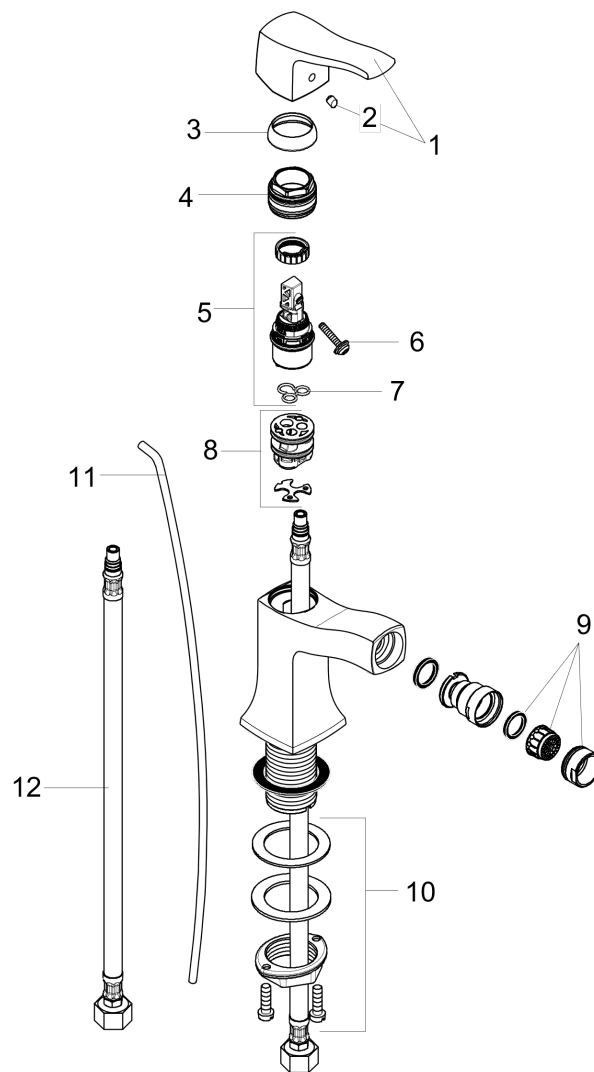

**Metris C**  
**Single-Hole Bidet Faucet**  
 Finishes : **polished nickel**

Part no. : **31275831**

**Description**

**Features**

- Pivoting aerator
- Ceramic cartridge
- Includes pop-up drain

**Item details**

List Price \$ 439.00

**Compliance**

**Product image**

**Scale drawing**

**Metris C**  
**Single-Hole Bidet Faucet**  
 Finishes : **polished nickel**

Part no. : **31275831**

**Exploded drawing**

Year of production: >04/09

### Single-Hole Bidet Faucet

Finishes : **polished nickel**

Part no. : **31275831**

## Spare parts list

Year of production: >04/09

Pos.	Description	Part no.	Price	PU
1	handle	31291830	-	1
2	screw cover	96338000	-	1
3	flange	98863830	-	1
4	nut	98864000	-	1
5	cartridge, assy	97685000	-	1
6	locking screw for handle	95140000	-	1
7	seal	98865000	-	1
8	adapter for cartridge	98866000	-	1
9	aerator M24x1 (7 l/min)	13912830	-	1
10	fixing set (Ø 32)	13961000	-	1
11	pull rod	96657830	-	1
12	connection hose 18½" M8x0,75 3/8"	96321001	-	1
a	pop up waste	88509830	-	1
b	fixation extension 35 mm	13898000	-	1