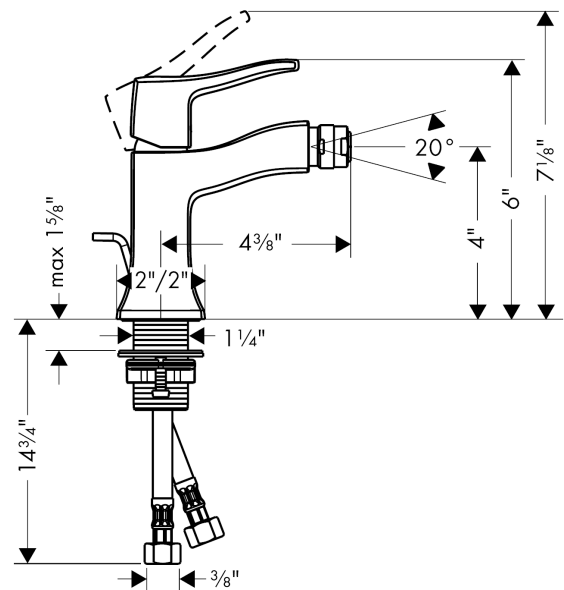

**Metris C**  
**Single-Hole Bidet Faucet**  
 Finishes : **polished nickel**

Part no. : **31275831**

**Description**

**Features**

- Pivoting aerator
- Ceramic cartridge
- Includes pop-up drain

**Item details**

List Price \$ 439.00

**Compliance**

**Product image**

**Scale drawing**

**Metris C**  
**Single-Hole Bidet Faucet**  
 Finishes : **polished nickel**

Part no. : **31275831**

**Exploded drawing**

Year of production: >04/09

### Single-Hole Bidet Faucet

Finishes : **polished nickel**

Part no. : **31275831**

## Spare parts list

Year of production: >04/09

Pos.	Description	Part no.	Price	PU
1	handle	31291830	-	1
2	screw cover	96338000	-	1
3	flange	98863830	-	1
4	nut	98864000	-	1
5	cartridge, assy	97685000	-	1
6	locking screw for handle	95140000	-	1
7	seal	98865000	-	1
8	adapter for cartridge	98866000	-	1
9	aerator M24x1 (7 l/min)	13912830	-	1
10	fixing set (Ø 32)	13961000	-	1
11	pull rod	96657830	-	1
12	connection hose 18½" M8x0,75 3/8"	96321001	-	1
a	pop up waste	88509830	-	1
b	fixation extension 35 mm	13898000	-	1