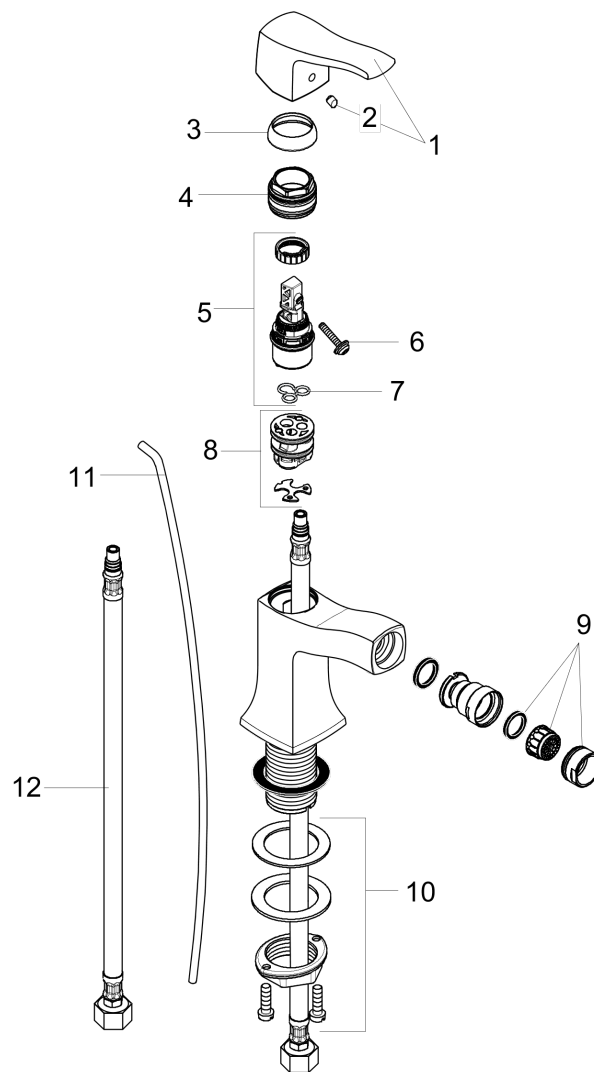

Metris C
Single-Hole Bidet Faucet

Finishes : **brushed nickel** Part no. : **31275821**

Description

Features

- Pivoting aerator
- Ceramic cartridge
- Includes pop-up drain

Item details

List Price \$ 460.00

Compliance

Product image

Scale drawing

Metris C
Single-Hole Bidet Faucet
 Finishes : **brushed nickel**

Part no. : **31275821**

Exploded drawing

Year of production: >04/09

Metris C**Single-Hole Bidet Faucet**Finishes : **brushed nickel**Part no. : **31275821****Spare parts list**Year of production: >**04/09**

Pos.	Description	Part no.	Price	PU
1	handle	31291820	-	1
2	screw cover	96338000	-	1
3	flange	98863820	-	1
4	nut	98864000	-	1
5	cartridge, assy	97685000	-	1
6	locking screw for handle	95140000	-	1
7	seal	98865000	-	1
8	adapter for cartridge	98866000	-	1
9	aerator M24x1 (7 l/min)	13912820	-	1
10	fixing set (Ø 32)	13961000	-	1
11	pull rod	96657820	-	1
12	connection hose 18½" M8x0,75 3/8"	96321001	-	1
a	ball joint	92036820	-	1
b	pop up waste	88509820	-	1
c	fixation extension 35 mm	13898000	-	1