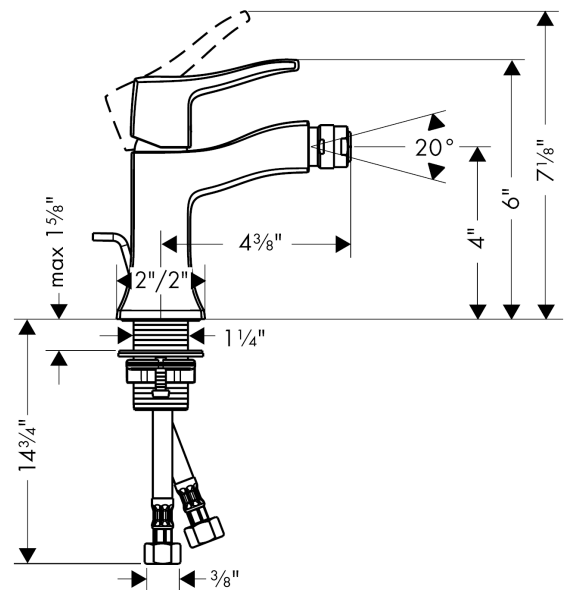

Metris C
Single-Hole Bidet Faucet

Finishes : **brushed nickel** Part no. : **31275821**

Description

Features

- Pivoting aerator
- Ceramic cartridge
- Includes pop-up drain

Item details

List Price \$ 460.00

Compliance

Product image

Scale drawing

Metris C
Single-Hole Bidet Faucet
 Finishes : **brushed nickel**

Part no. : **31275821**

Exploded drawing

Year of production: >04/09

Metris C**Single-Hole Bidet Faucet**Finishes : **brushed nickel**Part no. : **31275821****Spare parts list**Year of production: >**04/09**

Pos.	Description	Part no.	Price	PU
1	handle	31291820	-	1
2	screw cover	96338000	-	1
3	flange	98863820	-	1
4	nut	98864000	-	1
5	cartridge, assy	97685000	-	1
6	locking screw for handle	95140000	-	1
7	seal	98865000	-	1
8	adapter for cartridge	98866000	-	1
9	aerator M24x1 (7 l/min)	13912820	-	1
10	fixing set (Ø 32)	13961000	-	1
11	pull rod	96657820	-	1
12	connection hose 18½" M8x0,75 3/8"	96321001	-	1
a	ball joint	92036820	-	1
b	pop up waste	88509820	-	1
c	fixation extension 35 mm	13898000	-	1