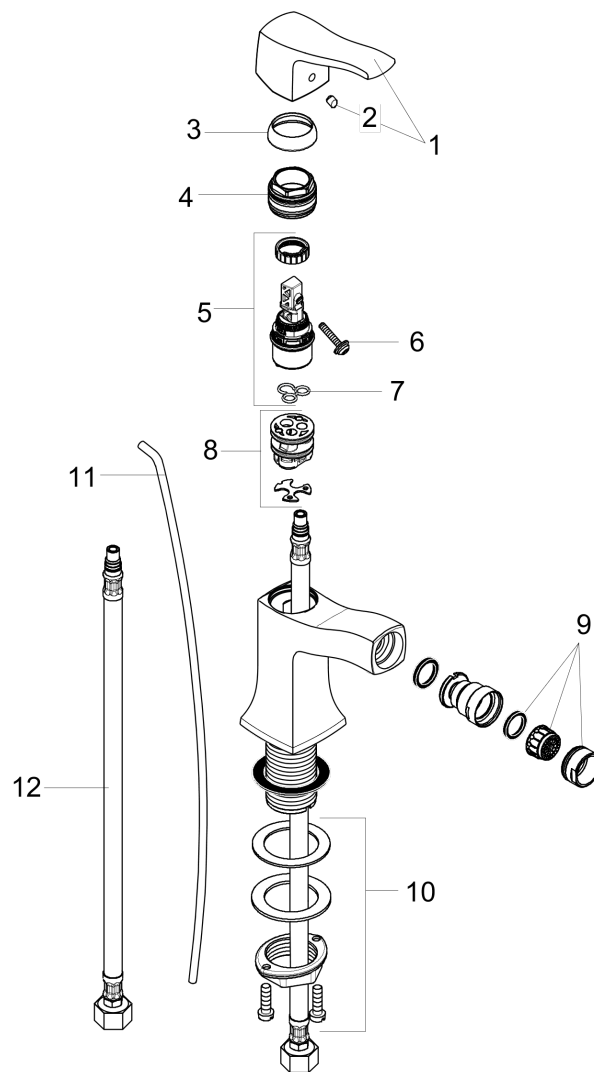

Metris C
Single-Hole Bidet Faucet
 Finishes : **chrome** Part no. : **31275001**

Description

Features

- Pivoting aerator
- Ceramic cartridge
- Includes pop-up drain

Item details

List Price \$ 366.00

Compliance

Product image

Scale drawing

Metris C
Single-Hole Bidet Faucet
 Finishes : **chrome** Part no. : **31275001**

Exploded drawing

Year of production: >04/09

Metris C**Single-Hole Bidet Faucet**Finishes : **chrome** Part no. : **31275001****Spare parts list**

Year of production: >04/09

Pos.	Description	Part no.	Price	PU
1	handle	31291000	-	1
2	screw cover	96338000	-	1
3	flange	98863000	-	1
4	nut	98864000	-	1
5	cartridge, assy	97685000	-	1
6	locking screw for handle	95140000	-	1
7	seal	98865000	-	1
8	adapter for cartridge	98866000	-	1
9	aerator M24x1 (7 l/min)	13085000	-	1
10	fixing set (Ø 32)	13961000	-	1
11	pull rod	96657000	-	1
12	connection hose 18½" M8x0,75 3/8"	96321001	-	1
a	ball joint	92036000	-	1
b	pop up waste	88509000	-	1
c	fixation extension 35 mm	13898000	-	1