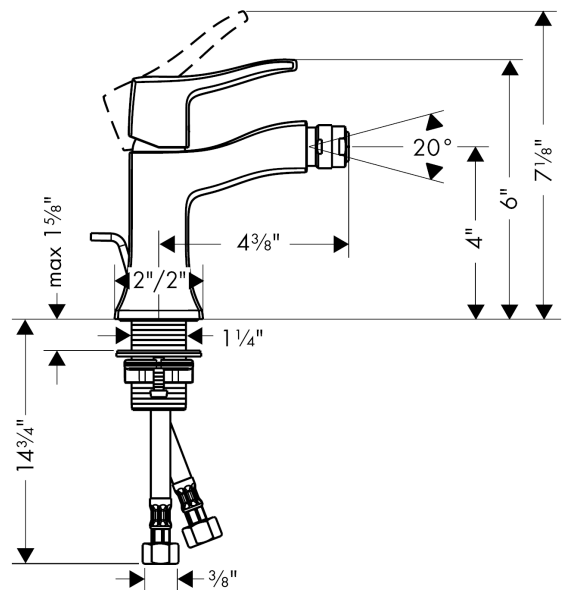

Metris C
Single-Hole Bidet Faucet
 Finishes : **chrome** Part no. : **31275001**

Description

Features

- Pivoting aerator
- Ceramic cartridge
- Includes pop-up drain

Item details

List Price \$ 366.00

Compliance

Product image

Scale drawing

Metris C
Single-Hole Bidet Faucet
 Finishes : **chrome** Part no. : **31275001**

Exploded drawing

Year of production: >04/09

Metris C**Single-Hole Bidet Faucet**Finishes : **chrome** Part no. : **31275001****Spare parts list**

Year of production: >04/09

Pos.	Description	Part no.	Price	PU
1	handle	31291000	-	1
2	screw cover	96338000	-	1
3	flange	98863000	-	1
4	nut	98864000	-	1
5	cartridge, assy	97685000	-	1
6	locking screw for handle	95140000	-	1
7	seal	98865000	-	1
8	adapter for cartridge	98866000	-	1
9	aerator M24x1 (7 l/min)	13085000	-	1
10	fixing set (Ø 32)	13961000	-	1
11	pull rod	96657000	-	1
12	connection hose 18½" M8x0,75 3/8"	96321001	-	1
a	ball joint	92036000	-	1
b	pop up waste	88509000	-	1
c	fixation extension 35 mm	13898000	-	1