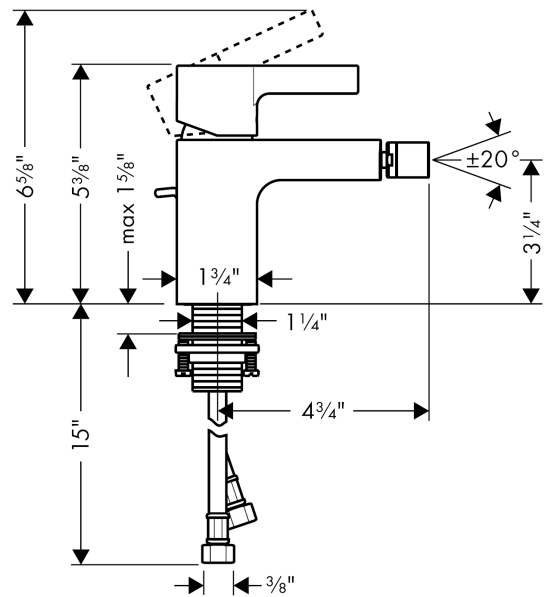

Metris S
Single-Hole Bidet Faucet
 Finishes : **chrome** Part no. : **31261001**

Description

Features

- Pivoting aerator
- Ceramic cartridge
- Includes pop-up drain

Item details

List Price \$ 366.00

Compliance

Product image

Scale drawing

Metris S
Single-Hole Bidet Faucet
 Finishes : **chrome** Part no. : **31261001**

Exploded drawing

Year of production: >11/06

Metris S**Single-Hole Bidet Faucet**Finishes : **chrome** Part no. : **31261001****Spare parts list**

Year of production: >11/06

Pos.	Description	Part no.	Price	PU
1	screw cover	96338000	-	1
2	nut	97209000	-	1
3	cartridge, assy	92730000	-	1
4	seal	95008000	-	1
5	aerator laminar M16x1 (7 l/min)	97360000	-	1
6	ball joint	97362000	-	1
7	fixing set (Ø 32)	13961000	-	1
8	connection hose 18½" M8x0,75 3/8"	96321001	-	1
9	pull rod	96657000	-	1
10	locking screw for handle	96059000	-	1
11	lever collar	97548000	-	1
a	handle	31093000	-	1
b	flange	97406000	-	1
c	pop up waste	88509000	-	1
d	fixation extension 35 mm	13898000	-	1