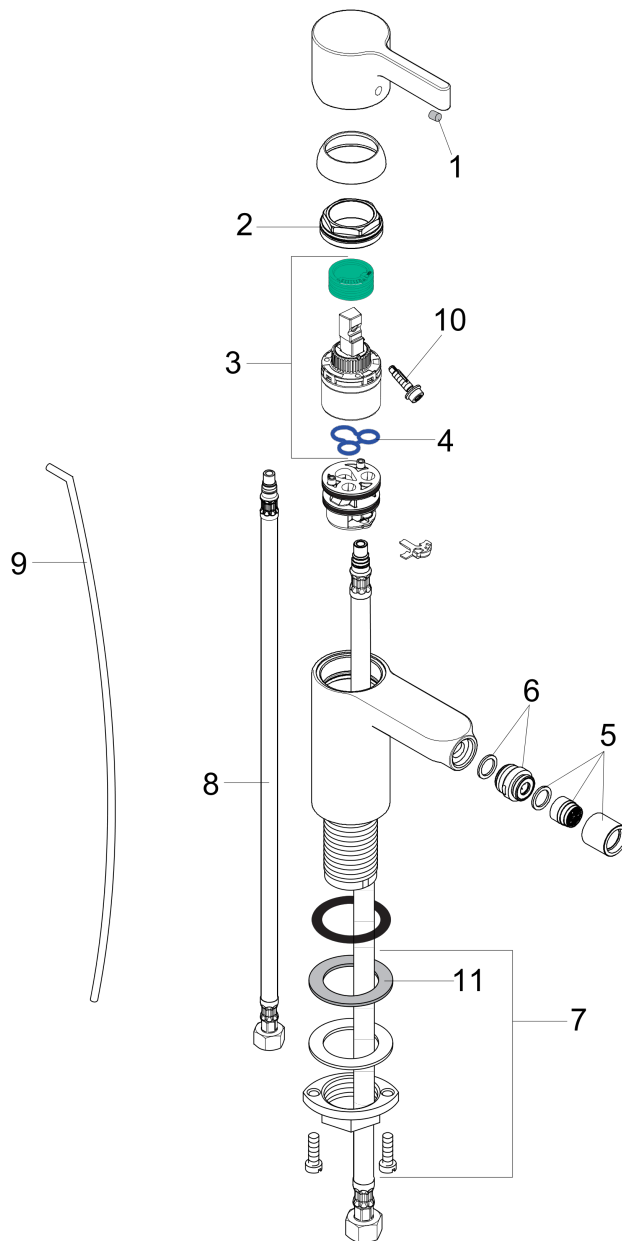

Metris S
Single-Hole Bidet Faucet
 Finishes : **chrome** Part no. : **31261001**

Description

Features

- Pivoting aerator
- Ceramic cartridge
- Includes pop-up drain

Item details

List Price \$ 366.00

Compliance

Product image

Scale drawing

Metris S
Single-Hole Bidet Faucet
 Finishes : **chrome** Part no. : **31261001**

Exploded drawing

Year of production: >11/06

Metris S**Single-Hole Bidet Faucet**Finishes : **chrome** Part no. : **31261001****Spare parts list**

Year of production: >11/06

Pos.	Description	Part no.	Price	PU
1	screw cover	96338000	-	1
2	nut	97209000	-	1
3	cartridge, assy	92730000	-	1
4	seal	95008000	-	1
5	aerator laminar M16x1 (7 l/min)	97360000	-	1
6	ball joint	97362000	-	1
7	fixing set (Ø 32)	13961000	-	1
8	connection hose 18½" M8x0,75 3/8"	96321001	-	1
9	pull rod	96657000	-	1
10	locking screw for handle	96059000	-	1
11	lever collar	97548000	-	1
a	handle	31093000	-	1
b	flange	97406000	-	1
c	pop up waste	88509000	-	1
d	fixation extension 35 mm	13898000	-	1