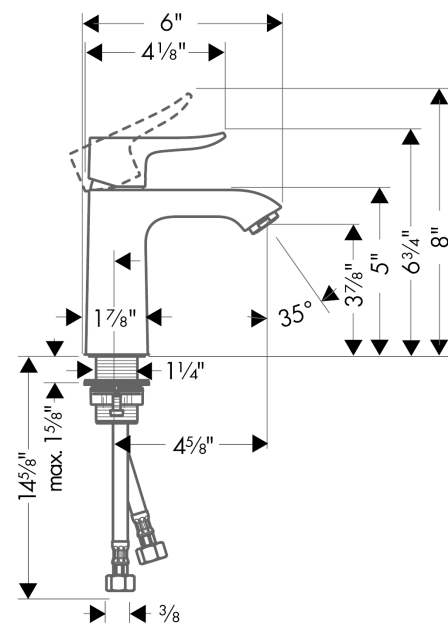

**Metris**  
**Single-Hole Faucet 110, 1.0 GPM**  
 Finishes : **chrome** Part no. : **31204001**

**Description**

**Features**

- Aerated spray
- Flow: 1.0 GPM (3.8 L/Min)
- Ceramic cartridge

**Item details**

List Price \$ 314.00

**Technology**

**Compliance**

**Product image**

**Scale drawing**

**Metris**  
**Single-Hole Faucet 110, 1.0 GPM**  
 Finishes : **chrome** Part no. : **31204001**

Exploded drawing

Year of production: >07/16

**Metris****Single-Hole Faucet 110, 1.0 GPM**Finishes : **chrome** Part no. : **31204001****Spare parts list**

Year of production: &gt;07/16

Pos.	Description	Part no.	Price	PU
1	handle	95519000	-	1
2	screw cover	96338000	-	1
3	flange	97406000	-	1
4	nut	97209000	-	1
5	O-Ring 32x2	98193000	-	1
6	cartridge, assy	95646001	-	1
7	locking screw for handle	95140000	-	1
8	seal	95008000	-	1
9	adapter for cartridge	98750000	-	1
10	O-Ring 30x2	98186000	-	1
11	aerator M24x1	98453000	-	1
12	flat seal	98749000	-	1
13	fixing set (Ø 32)	13961000	-	1
14	connection hose 18½" M8x0,75 3/8"	96321001	-	1
15	lever collar	97548000	-	1