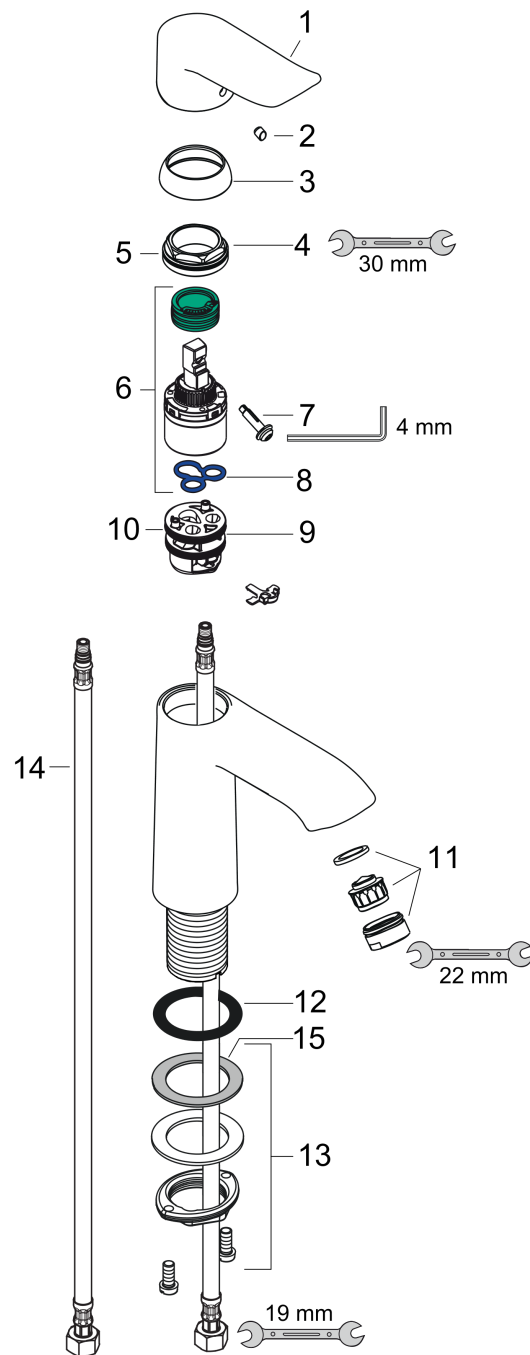

**Metris**  
**Single-Hole Faucet 110, 1.0 GPM**  
 Finishes : **chrome** Part no. : **31204001**

**Description**

**Features**

- Aerated spray
- Flow: 1.0 GPM (3.8 L/Min)
- Ceramic cartridge

**Item details**

List Price \$ 314.00

**Technology**

**Compliance**

**Product image**

**Scale drawing**

**Metris**  
**Single-Hole Faucet 110, 1.0 GPM**  
 Finishes : **chrome** Part no. : **31204001**

Exploded drawing

Year of production: >07/16

**Metris****Single-Hole Faucet 110, 1.0 GPM**Finishes : **chrome** Part no. : **31204001****Spare parts list**

Year of production: &gt;07/16

Pos.	Description	Part no.	Price	PU
1	handle	95519000	-	1
2	screw cover	96338000	-	1
3	flange	97406000	-	1
4	nut	97209000	-	1
5	O-Ring 32x2	98193000	-	1
6	cartridge, assy	95646001	-	1
7	locking screw for handle	95140000	-	1
8	seal	95008000	-	1
9	adapter for cartridge	98750000	-	1
10	O-Ring 30x2	98186000	-	1
11	aerator M24x1	98453000	-	1
12	flat seal	98749000	-	1
13	fixing set (Ø 32)	13961000	-	1
14	connection hose 18½" M8x0,75 3/8"	96321001	-	1
15	lever collar	97548000	-	1