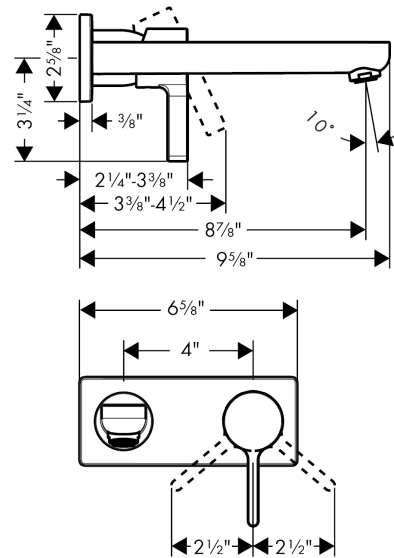

Metris S
Wall-Mounted Single-Handle Faucet Trim, 1.2 GPM
 Finishes : **chrome** Part no. : **31163001**

Description

Features

- Aerated spray
- Flow: 1.2 GPM (4.5 L/Min)
- Ceramic cartridge

Item details

List Price \$ 376.00

Technology

Compliance

Product image

Scale drawing

Metris S
Wall-Mounted Single-Handle Faucet Trim, 1.2 GPM
 Finishes : **chrome** Part no. : **31163001**

Exploded drawing

Year of production: >07/16

Metris S**Wall-Mounted Single-Handle Faucet Trim, 1.2 GPM**Finishes : **chrome** Part no. : **31163001****Spare parts list**

Year of production: >07/16

Pos.	Description	Part no.	Price	PU
1	escutcheon	95641000	-	1
2	escutcheon	95642000	-	1
3	spout 220 mm	95640000	-	1
4	aerator M24x1 (4,5 l/min)	92877000	-	1
5	handle	31093000	-	1
6	sleeve	98790000	-	1
7	nut	95622000	-	1
8	cartridge, assy	95646001	-	1
9	seal	95008000	-	1
10	locking screw for handle	95140000	-	1
11	connecting thread G½	95626000	-	1
12	O-ring 13x2	98128000	-	1
13	O-ring 26x2	98147000	-	1
14	adapter for cartridge	95779000	-	1
a	extension set 25 mm for 13622180	31971000	-	1
b	base body	13622181	-	1
c	O-ring 39x1,5	98400000	-	1
d	O-ring 43x3	98418000	-	1
e	O-ring 41x2	98212000	-	1