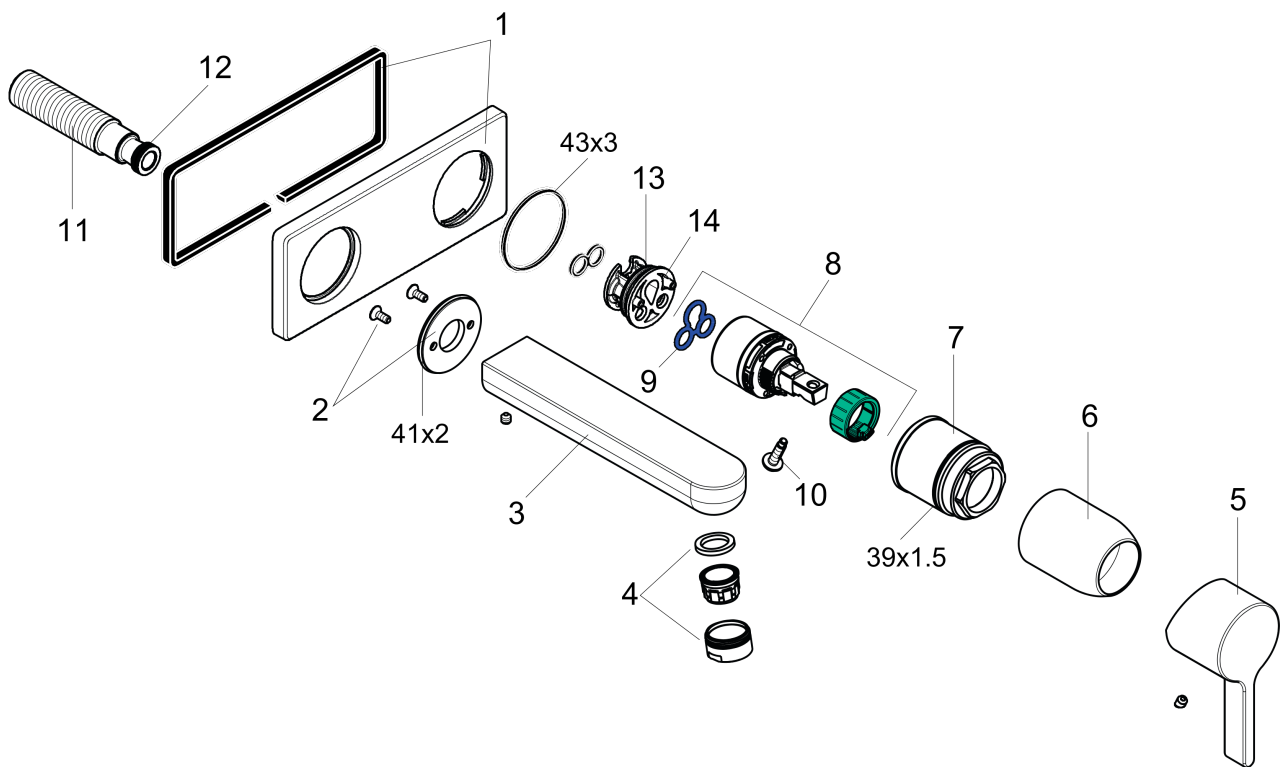

Metris S
Wall-Mounted Single-Handle Faucet Trim, 1.2 GPM
 Finishes : **chrome** Part no. : **31163001**

Description

Features

- Aerated spray
- Flow: 1.2 GPM (4.5 L/Min)
- Ceramic cartridge

Item details

List Price \$ 376.00

Technology

Compliance

Product image

Scale drawing

Metris S
Wall-Mounted Single-Handle Faucet Trim, 1.2 GPM
 Finishes : **chrome** Part no. : **31163001**

Exploded drawing

Year of production: >07/16

Metris S**Wall-Mounted Single-Handle Faucet Trim, 1.2 GPM**Finishes : **chrome** Part no. : **31163001****Spare parts list**

Year of production: >07/16

Pos.	Description	Part no.	Price	PU
1	escutcheon	95641000	-	1
2	escutcheon	95642000	-	1
3	spout 220 mm	95640000	-	1
4	aerator M24x1 (4,5 l/min)	92877000	-	1
5	handle	31093000	-	1
6	sleeve	98790000	-	1
7	nut	95622000	-	1
8	cartridge, assy	95646001	-	1
9	seal	95008000	-	1
10	locking screw for handle	95140000	-	1
11	connecting thread G½	95626000	-	1
12	O-ring 13x2	98128000	-	1
13	O-ring 26x2	98147000	-	1
14	adapter for cartridge	95779000	-	1
a	extension set 25 mm for 13622180	31971000	-	1
b	base body	13622181	-	1
c	O-ring 39x1,5	98400000	-	1
d	O-ring 43x3	98418000	-	1
e	O-ring 41x2	98212000	-	1