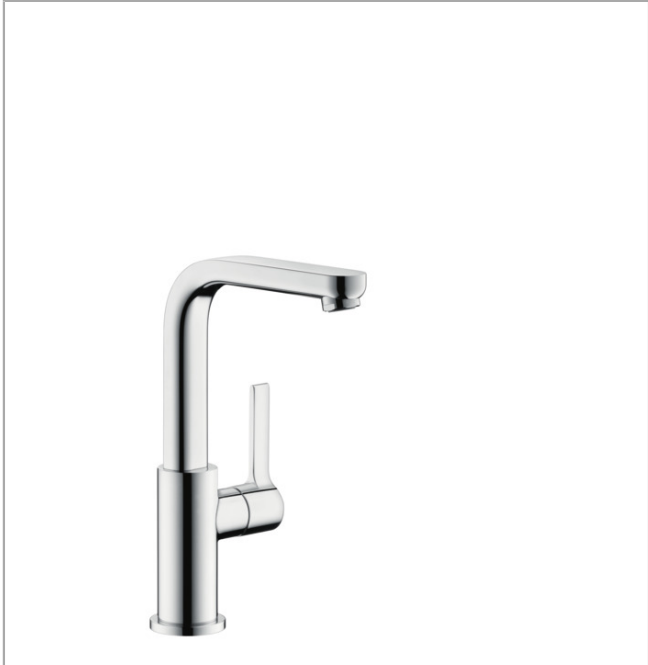

Metris S

Single-Hole Faucet 230 with Swivel Spout and Pop-Up Drain, 1.2 GPM

Finishes : **chrome** Part no. : **31161001**

Description

Features

- Swivel range 120°
- Aerated spray
- Flow: 1.2 GPM (4.5 L/Min)
- Ceramic cartridge
- Includes pop-up drain

Item details

List Price \$ 449.00

Technology

Compliance

Product image

Scale drawing

Metris S

Single-Hole Faucet 230 with Swivel Spout and Pop-Up Drain, 1.2 GPM

Finishes : **chrome** Part no. : **31161001**

Exploded drawing

Year of production: >07/16

Metris S

Single-Hole Faucet 230 with Swivel Spout and Pop-Up Drain, 1.2 GPM

Finishes : **chrome** Part no. : **31161001**