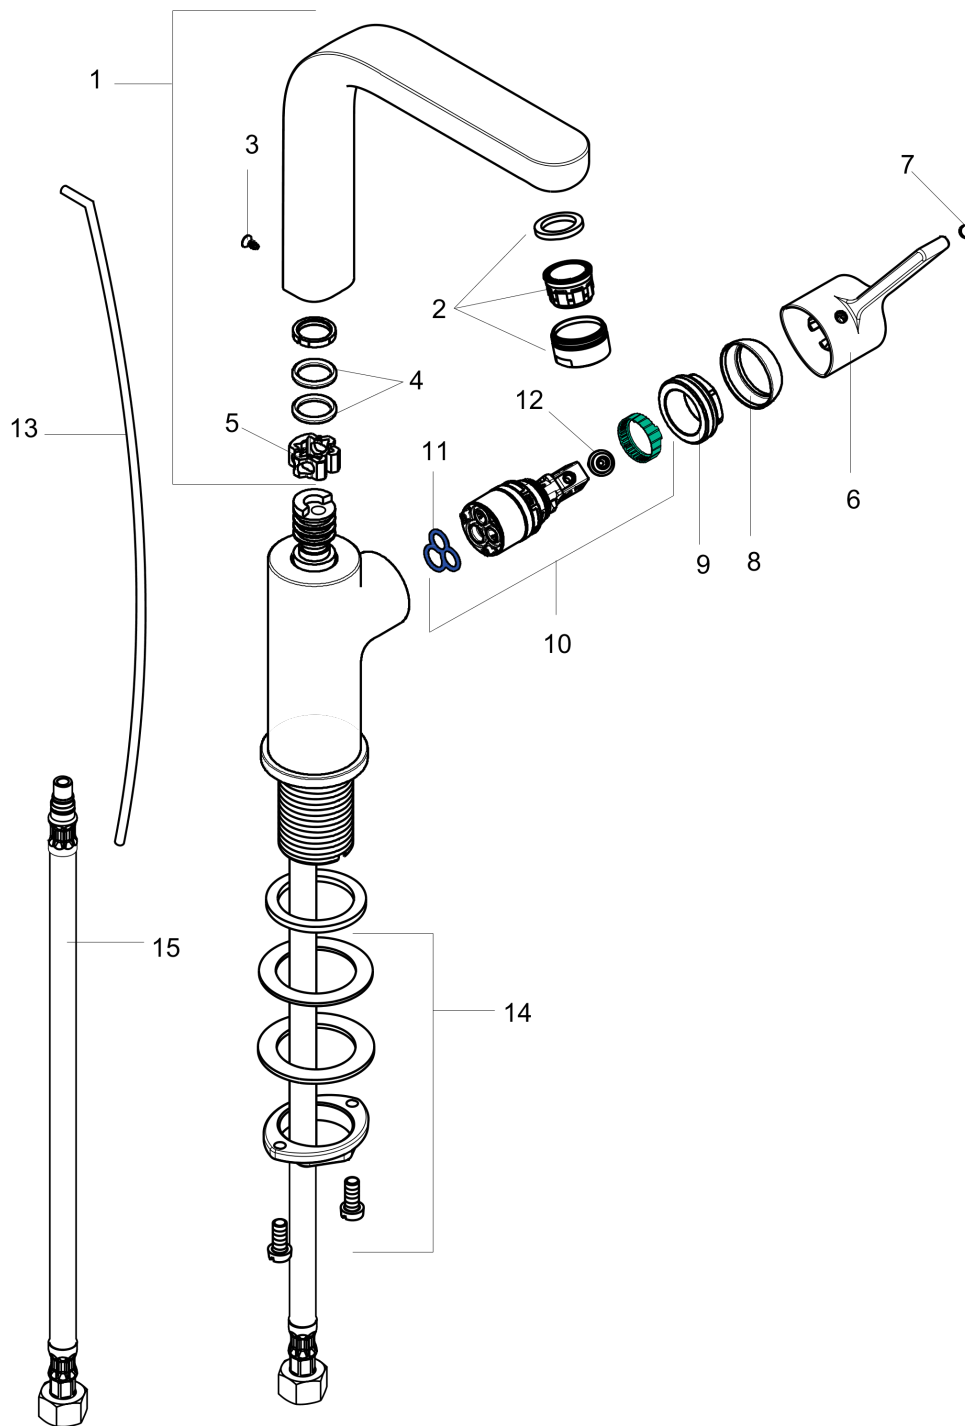

Metris S

Single-Hole Faucet 230 with Swivel Spout and Pop-Up Drain, 1.2 GPM

Finishes : **chrome** Part no. : **31161001**

Description

Features

- Swivel range 120°
- Aerated spray
- Flow: 1.2 GPM (4.5 L/Min)
- Ceramic cartridge
- Includes pop-up drain

Item details

List Price \$ 449.00

Technology

Compliance

Product image

Scale drawing

Metris S

Single-Hole Faucet 230 with Swivel Spout and Pop-Up Drain, 1.2 GPM

Finishes : **chrome** Part no. : **31161001**

Exploded drawing

Year of production: >07/16

Metris S

Single-Hole Faucet 230 with Swivel Spout and Pop-Up Drain, 1.2 GPM

Finishes : **chrome** Part no. : **31161001**

Spare parts list

Year of production: >07/16

Pos.	Description	Part no.	Price	PU
1	spout cpl.	95653000	-	1
2	aerator M24x1 (4,5 l/min)	92877000	-	1
3	screw	97662000	-	1
4	O-Ring 14x2,5	98189000	-	1
5	axialring	97558000	-	1
6	handle	95652000	-	1
7	screw cover	96338000	-	1
8	flange	95493000	-	1
9	nut	95178000	-	1
10	cartridge, assy	95973001	-	1
11	seal	98865000	-	1
12	locking screw for handle	95140000	-	1
13	pull rod	96657000	-	1
14	fixing set (Ø 32)	13961000	-	1
15	connection hose 18½" M8x0,75 3/8"	96321001	-	1
a	pop up waste	94159000	-	1