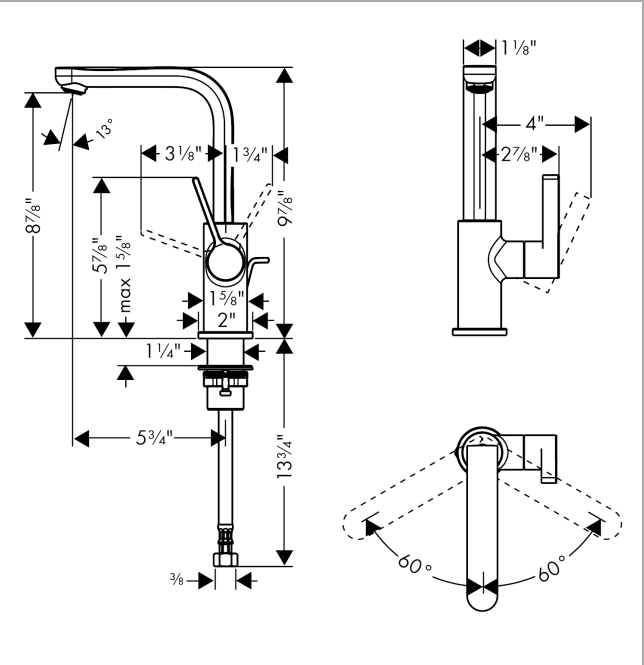

Metris S

Single-Hole Faucet 230 with Swivel Spout and Pop-Up Drain, 1.2 GPM

Finishes : **chrome** Part no. : **31161001**

Description

Features

- Swivel range 120°
- Aerated spray
- Flow: 1.2 GPM (4.5 L/Min)
- Ceramic cartridge
- Includes pop-up drain

Item details

List Price \$ 449.00

Technology

Compliance

Product image

Scale drawing

Metris S

Single-Hole Faucet 230 with Swivel Spout and Pop-Up Drain, 1.2 GPM

Finishes : **chrome** Part no. : **31161001**

Exploded drawing

Year of production: >07/16

Metris S

Single-Hole Faucet 230 with Swivel Spout and Pop-Up Drain, 1.2 GPM

Finishes : **chrome** Part no. : **31161001**

Spare parts list

Year of production: >07/16

Pos.	Description	Part no.	Price	PU
1	spout cpl.	95653000	-	1
2	aerator M24x1 (4,5 l/min)	92877000	-	1
3	screw	97662000	-	1
4	O-Ring 14x2,5	98189000	-	1
5	axialring	97558000	-	1
6	handle	95652000	-	1
7	screw cover	96338000	-	1
8	flange	95493000	-	1
9	nut	95178000	-	1
10	cartridge, assy	95973001	-	1
11	seal	98865000	-	1
12	locking screw for handle	95140000	-	1
13	pull rod	96657000	-	1
14	fixing set (Ø 32)	13961000	-	1
15	connection hose 18½" M8x0,75 3/8"	96321001	-	1
a	pop up waste	94159000	-	1