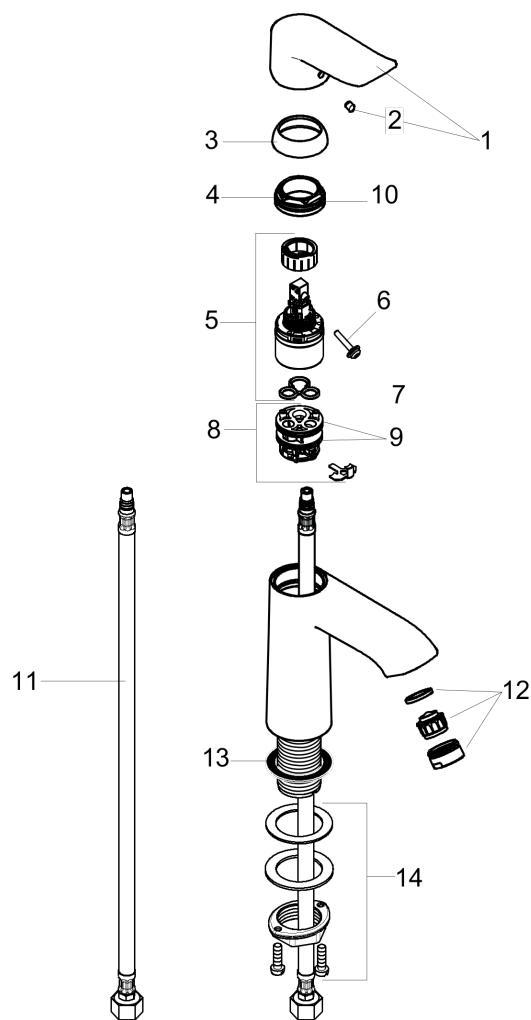

Metris
Single-Hole Faucet 110 CoolStart, 1.2 GPM
 Finishes : **chrome** Part no. : **31121001**

Description

Features

- Aerated spray
- Flow: 1.2 GPM (4.5 L/Min)
- Ceramic cartridge

Item details

List Price \$ 314.00

Technology

Compliance

Product image

Scale drawing

Metris
Single-Hole Faucet 110 CoolStart, 1.2 GPM
 Finishes : **chrome** Part no. : **31121001**

Exploded drawing

Year of production: >07/16

Metris

Single-Hole Faucet 110 CoolStart, 1.2 GPM

Finishes : **chrome** Part no. : **31121001**

Spare parts list

Year of production: >07/16

Pos.	Description	Part no.	Price	PU
1	handle	95519000	-	1
2	screw cover	96338000	-	1
3	flange	97406000	-	1
4	nut	97209000	-	1
5	cartridge, assy	95646001	-	1
6	locking screw for handle	95140000	-	1
7	seal	95008000	-	1
8	adapter for cartridge	98324000	-	1
9	O-Ring 30x2	98186000	-	1
10	O-Ring 32x2	98193000	-	1
11	connection hose 18½" M8x0,75 3/8"	96321001	-	1
12	aerator M24x1 (4,5 l/min)	92877000	-	1
13	flat seal	98749000	-	1
14	fixing set (Ø 32)	13961000	-	1