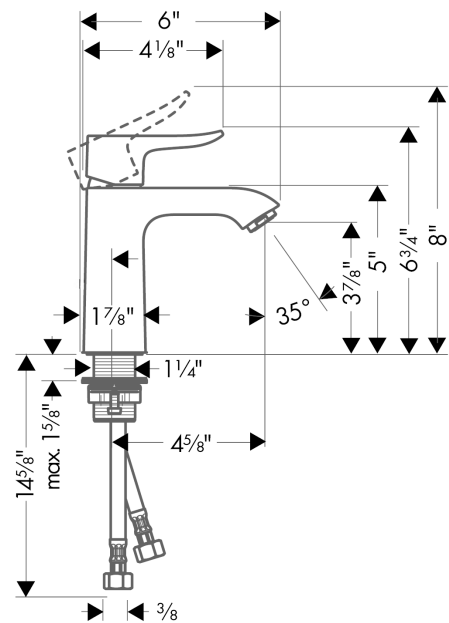

Metris
Single-Hole Faucet 110 CoolStart, 1.2 GPM
 Finishes : **chrome** Part no. : **31121001**

Description

Features

- Aerated spray
- Flow: 1.2 GPM (4.5 L/Min)
- Ceramic cartridge

Item details

List Price \$ 314.00

Technology

Compliance

Product image

Scale drawing

Metris
Single-Hole Faucet 110 CoolStart, 1.2 GPM
 Finishes : **chrome** Part no. : **31121001**

Exploded drawing

Year of production: >07/16

Metris

Single-Hole Faucet 110 CoolStart, 1.2 GPM

Finishes : **chrome** Part no. : **31121001**

Spare parts list

Year of production: >07/16

Pos.	Description	Part no.	Price	PU
1	handle	95519000	-	1
2	screw cover	96338000	-	1
3	flange	97406000	-	1
4	nut	97209000	-	1
5	cartridge, assy	95646001	-	1
6	locking screw for handle	95140000	-	1
7	seal	95008000	-	1
8	adapter for cartridge	98324000	-	1
9	O-Ring 30x2	98186000	-	1
10	O-Ring 32x2	98193000	-	1
11	connection hose 18½" M8x0,75 3/8"	96321001	-	1
12	aerator M24x1 (4,5 l/min)	92877000	-	1
13	flat seal	98749000	-	1
14	fixing set (Ø 32)	13961000	-	1