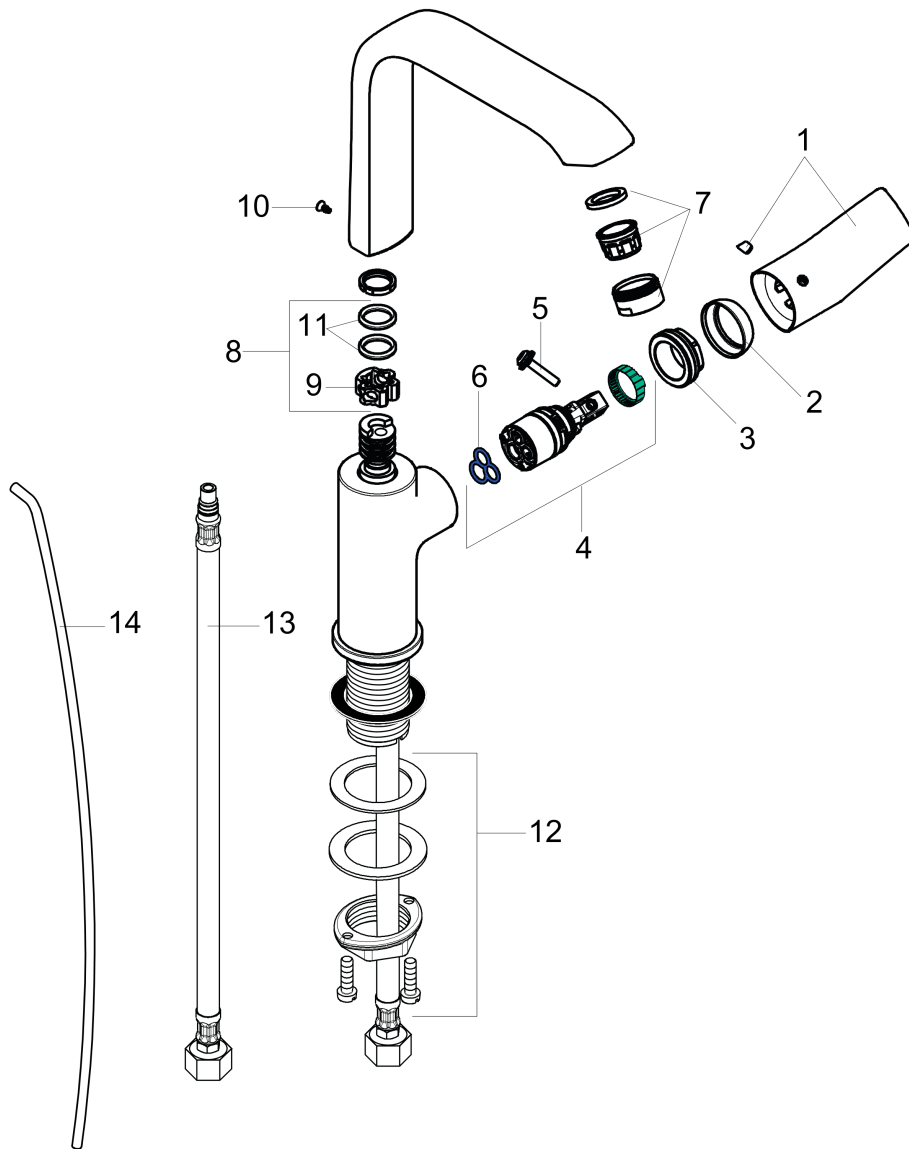

**Metris**

**Single-Hole Faucet 230 with Swivel Spout and Pop-Up Drain, 1.2 GPM**

Finishes : **chrome** Part no. : **31087001**

**Description**

**Features**

- Swivel range 120°
- Aerated spray
- Flow: 1.2 GPM (4.5 L/Min)
- Ceramic cartridge
- Includes pop-up drain

**Item details**

List Price \$ 449.00

**Technology**

**Compliance**

**Product image**

**Scale drawing**

**Metris**

**Single-Hole Faucet 230 with Swivel Spout and Pop-Up Drain, 1.2 GPM**

Finishes : **chrome** Part no. : **31087001**

**Exploded drawing**

Year of production: >07/16

**Metris**

**Single-Hole Faucet 230 with Swivel Spout and Pop-Up Drain, 1.2 GPM**

Finishes : **chrome** Part no. : **31087001**

**Spare parts list**

Year of production: >07/16

Pos.	Description	Part no.	Price	PU
1	handle	95761000	-	1
2	flange	95493000	-	1
3	nut	95178000	-	1
4	cartridge, assy	95973001	-	1
5	locking screw for handle	95140000	-	1
6	seal	98865000	-	1
7	aerator M24x1 (4,5 l/min)	92877000	-	1
8	sealing set	92646000	-	1
9	axialring	97558000	-	1
10	screw	97662000	-	1
11	O-Ring 14x2,5	98189000	-	1
12	fixing set (Ø 32)	13961000	-	1
13	connection hose 18½" M8x0,75 3/8"	96321001	-	1
14	pull rod	96657000	-	1
a	pop up waste	88509000	-	1
b	screw cover	96338000	-	1