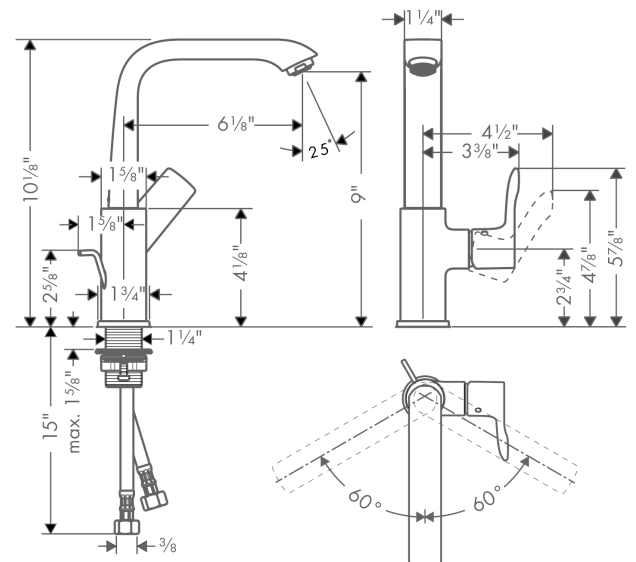

**Metris**

**Single-Hole Faucet 230 with Swivel Spout and Pop-Up Drain, 1.2 GPM**

Finishes : **chrome** Part no. : **31087001**

**Description**

**Features**

- Swivel range 120°
- Aerated spray
- Flow: 1.2 GPM (4.5 L/Min)
- Ceramic cartridge
- Includes pop-up drain

**Item details**

List Price \$ 449.00

**Technology**

**Compliance**

**Product image**

**Scale drawing**

**Metris**

**Single-Hole Faucet 230 with Swivel Spout and Pop-Up Drain, 1.2 GPM**

Finishes : **chrome** Part no. : **31087001**

**Exploded drawing**

Year of production: >07/16

**Metris**

**Single-Hole Faucet 230 with Swivel Spout and Pop-Up Drain, 1.2 GPM**

Finishes : **chrome** Part no. : **31087001**

**Spare parts list**

Year of production: >07/16

Pos.	Description	Part no.	Price	PU
1	handle	95761000	-	1
2	flange	95493000	-	1
3	nut	95178000	-	1
4	cartridge, assy	95973001	-	1
5	locking screw for handle	95140000	-	1
6	seal	98865000	-	1
7	aerator M24x1 (4,5 l/min)	92877000	-	1
8	sealing set	92646000	-	1
9	axialring	97558000	-	1
10	screw	97662000	-	1
11	O-Ring 14x2,5	98189000	-	1
12	fixing set (Ø 32)	13961000	-	1
13	connection hose 18½" M8x0,75 3/8"	96321001	-	1
14	pull rod	96657000	-	1
a	pop up waste	88509000	-	1
b	screw cover	96338000	-	1