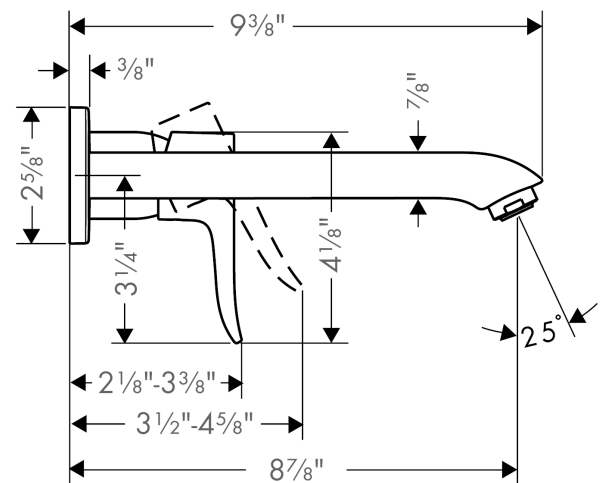

**Metris**  
**Wall-Mounted Single-Handle Faucet Trim, 1.2 GPM**  
 Finishes : **chrome** Part no. : **31086001**

**Description**

**Features**

- Aerated spray
- Flow: 1.2 GPM (4.5 L/Min)
- Ceramic cartridge

**Item details**

List Price \$ 376.00

**Technology**

**Compliance**

**Product image**

**Scale drawing**

**Metris**  
**Wall-Mounted Single-Handle Faucet Trim, 1.2 GPM**  
 Finishes : **chrome** Part no. : **31086001**

Exploded drawing

Year of production: >07/16

**Metris**

**Wall-Mounted Single-Handle Faucet Trim, 1.2 GPM**

Finishes : **chrome** Part no. : **31086001**

**Spare parts list**

Year of production: >07/16

Pos.	Description	Part no.	Price	PU
1	handle	95519000	-	1
2	sleeve	98790000	-	1
3	nut	95622000	-	1
4	cartridge, assy	95646001	-	1
5	seal	95008000	-	1
6	locking screw for handle	95140000	-	1
7	adapter for cartridge	95779000	-	1
8	escutcheon	95641000	-	1
9	spout 220 mm	95703000	-	1
10	aerator M24x1 (4,5 l/min)	92877000	-	1
11	escutcheon	95642000	-	1
12	connecting thread G½	95626000	-	1
13	O-ring 13x2	98128000	-	1
14	O-ring 26x2	98147000	-	1
15	extension set 25 mm for 13622180	31971000	-	1
16	screw cover	96338000	-	1
a	base body	13622181	-	1
b	O-ring 39x1,5	98400000	-	1
c	O-ring 43x3	98418000	-	1
d	O-ring 41x2	98212000	-	1