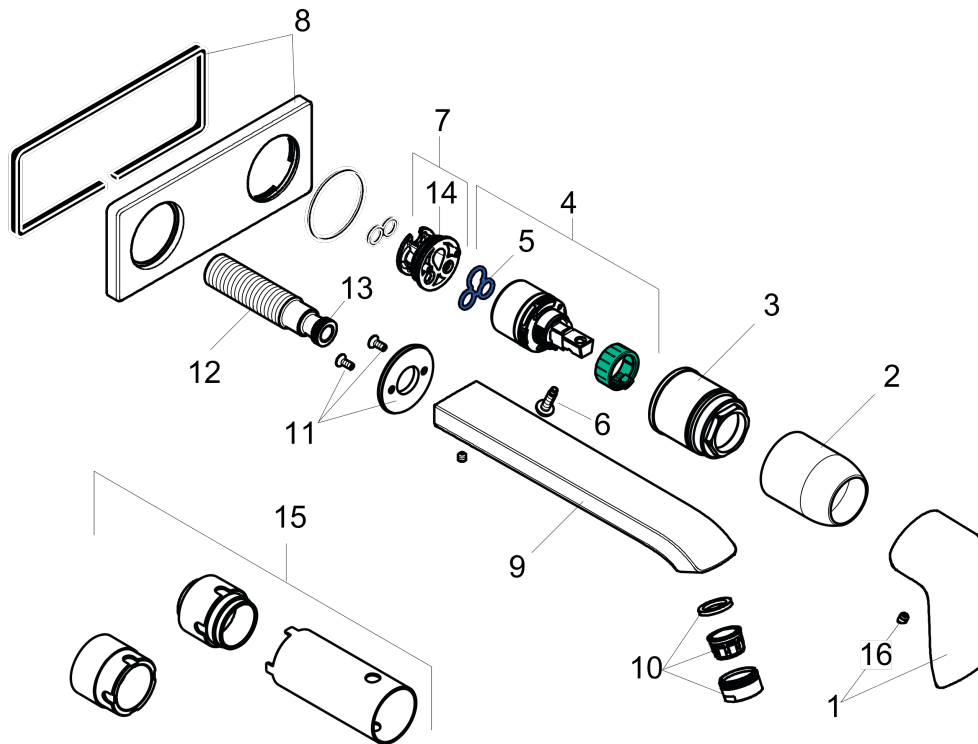

**Metris**  
**Wall-Mounted Single-Handle Faucet Trim, 1.2 GPM**  
 Finishes : **chrome** Part no. : **31086001**

**Description**

**Features**

- Aerated spray
- Flow: 1.2 GPM (4.5 L/Min)
- Ceramic cartridge

**Item details**

List Price \$ 376.00

**Technology**

**Compliance**

**Product image**

**Scale drawing**

**Metris**  
**Wall-Mounted Single-Handle Faucet Trim, 1.2 GPM**  
 Finishes : **chrome** Part no. : **31086001**

Exploded drawing

Year of production: >07/16

**Metris**

**Wall-Mounted Single-Handle Faucet Trim, 1.2 GPM**

Finishes : **chrome** Part no. : **31086001**

**Spare parts list**

Year of production: >07/16

Pos.	Description	Part no.	Price	PU
1	handle	95519000	-	1
2	sleeve	98790000	-	1
3	nut	95622000	-	1
4	cartridge, assy	95646001	-	1
5	seal	95008000	-	1
6	locking screw for handle	95140000	-	1
7	adapter for cartridge	95779000	-	1
8	escutcheon	95641000	-	1
9	spout 220 mm	95703000	-	1
10	aerator M24x1 (4,5 l/min)	92877000	-	1
11	escutcheon	95642000	-	1
12	connecting thread G½	95626000	-	1
13	O-ring 13x2	98128000	-	1
14	O-ring 26x2	98147000	-	1
15	extension set 25 mm for 13622180	31971000	-	1
16	screw cover	96338000	-	1
a	base body	13622181	-	1
b	O-ring 39x1,5	98400000	-	1
c	O-ring 43x3	98418000	-	1
d	O-ring 41x2	98212000	-	1