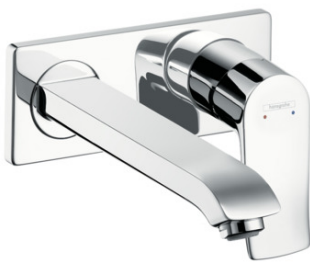

**Metris**  
**Wall-Mounted Single-Handle Faucet Trim, 1.2 GPM**  
 Finishes : **chrome** Part no. : **31086001**

**Description**

**Features**

- Aerated spray
- Flow: 1.2 GPM (4.5 L/Min)
- Ceramic cartridge

**Item details**

List Price \$ 376.00

**Technology**

**Compliance**

**Product image**

**Scale drawing**

**Metris**  
**Wall-Mounted Single-Handle Faucet Trim, 1.2 GPM**  
 Finishes : **chrome** Part no. : **31086001**

Exploded drawing

Year of production: >07/16

**Metris**

**Wall-Mounted Single-Handle Faucet Trim, 1.2 GPM**

Finishes : **chrome** Part no. : **31086001**

**Spare parts list**

Year of production: >07/16

Pos.	Description	Part no.	Price	PU
1	handle	95519000	-	1
2	sleeve	98790000	-	1
3	nut	95622000	-	1
4	cartridge, assy	95646001	-	1
5	seal	95008000	-	1
6	locking screw for handle	95140000	-	1
7	adapter for cartridge	95779000	-	1
8	escutcheon	95641000	-	1
9	spout 220 mm	95703000	-	1
10	aerator M24x1 (4,5 l/min)	92877000	-	1
11	escutcheon	95642000	-	1
12	connecting thread G½	95626000	-	1
13	O-ring 13x2	98128000	-	1
14	O-ring 26x2	98147000	-	1
15	extension set 25 mm for 13622180	31971000	-	1
16	screw cover	96338000	-	1
a	base body	13622181	-	1
b	O-ring 39x1,5	98400000	-	1
c	O-ring 43x3	98418000	-	1
d	O-ring 41x2	98212000	-	1