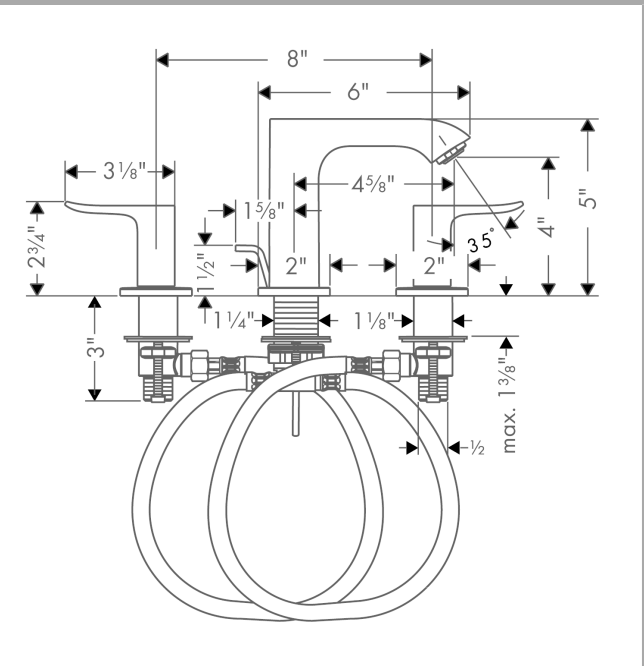

Metris

Widespread Faucet 100 with Pop-Up Drain, 1.2 GPM

Finishes : **chrome** Part no. : **31083001**

Description

Features

- Aerated spray
- Flow: 1.2 GPM (4.5 L/Min)
- 90° ceramic valves
- Includes pop-up drain

Item details

List Price \$ 627.00

Technology

Compliance

Product image

Scale drawing

Metris
Widespread Faucet 100 with Pop-Up Drain, 1.2 GPM
 Finishes : **chrome** Part no. : **31083001**

Exploded drawing

Year of production: >07/16

Metris

Widespread Faucet 100 with Pop-Up Drain, 1.2 GPM

Finishes : **chrome** Part no. : **31083001**

Spare parts list

Year of production: >07/16

Pos.	Description	Part no.	Price	PU
1	handle for cold water	95523000	-	1
2	handle for hot water	95522000	-	1
3	stop valve cpl.	97357001	-	1
4	nut	92854000	-	1
5	O-Ring 32x2,5	96364000	-	1
6	O-ring 40x3	92634000	-	1
7	shut off unit left closing	94008000	-	1
8	shut off unit right closing	94009000	-	1
9	aerator M24x1 (4,5 l/min)	92879000	-	1
10	O-ring 18x2,5	98139000	-	1
11	escutcheon for spout	97505000	-	1
12	O-ring 11x2	98127000	-	1
13	fixing set (Ø 32)	13961000	-	1
14	pull rod	96657000	-	1
15	connection hose 18½" M8x0,75 3/8"	96321001	-	1
a	pop up waste	88509000	-	1
b	spout cpl.	95679000	-	1