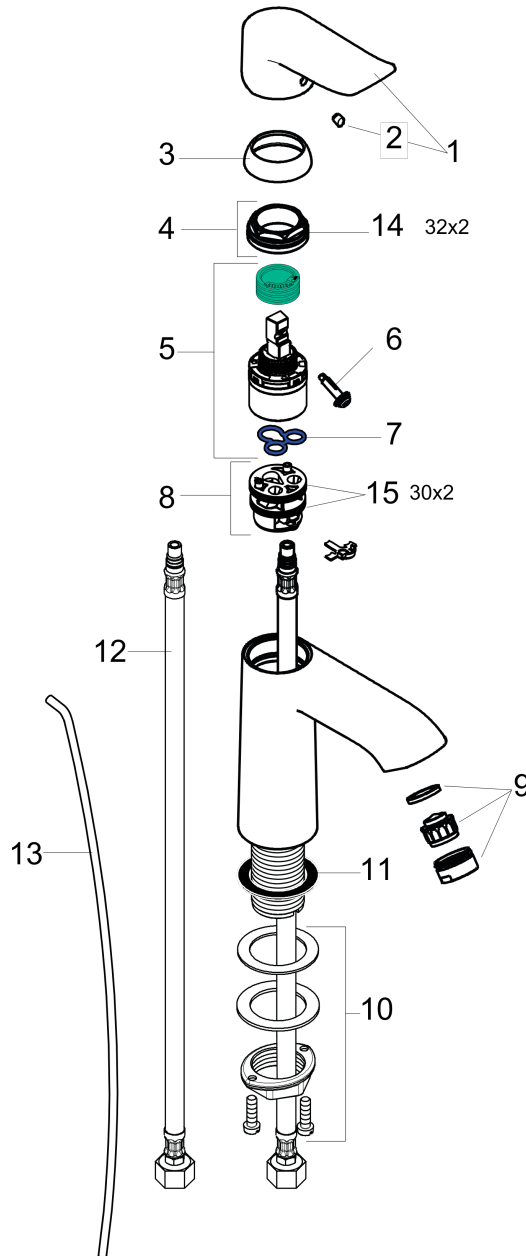

Metris
Single-Hole Faucet 110 with Pop-Up Drain, 1.2 GPM
 Finishes : **chrome** Part no. : **31080001**

Exploded drawing

Year of production: >07/16

Metris

Single-Hole Faucet 110 with Pop-Up Drain, 1.2 GPM

Finishes : **chrome** Part no. : **31080001**

Spare parts list

Year of production: >07/16

Pos.	Description	Part no.	Price	PU
1	handle	95519000	-	1
2	screw cover	96338000	-	1
3	flange	97406000	-	1
4	nut	97209000	-	1
5	cartridge, assy	95646001	-	1
6	locking screw for handle	95140000	-	1
7	seal	95008000	-	1
8	adapter for cartridge	98750000	-	1
9	aerator M24x1 (4,5 l/min)	92877000	-	1
10	fixing set (Ø 32)	13961000	-	1
11	flat seal	98749000	-	1
12	connection hose 18½" M8x0,75 3/8"	96321001	-	1
13	pull rod	96657000	-	1
14	O-Ring 32x2	98193000	-	1
15	O-Ring 30x2	98186000	-	1
a	pop up waste	88509000	-	1
b	aerator M24x1 (3,5 l/min)	92508000	-	1
c	aerator M24x1 (5 l/min)	13185000	-	1
d	aerator swivelling M24x1 (5 l/min)	95928000	-	1