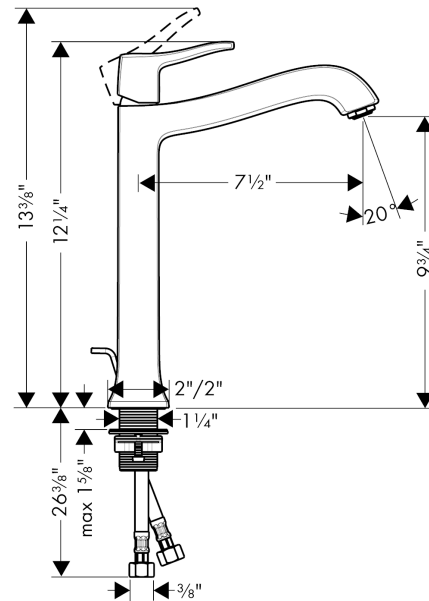

**Metris C**  
**Single-Hole Faucet 250 with Pop-Up Drain, 1.2 GPM**  
 Finishes : **brushed nickel** Part no. : **31078821**

**Description**

**Features**

- Aerated spray
- Flow: 1.2 GPM (4.5 L/Min)
- Ceramic cartridge
- Includes pop-up drain

**Item details**

List Price \$ 643.00

**Technology**

**Compliance**

**Product image**

**Scale drawing**

**Metris C**  
**Single-Hole Faucet 250 with Pop-Up Drain, 1.2 GPM**  
 Finishes : **brushed nickel** Part no. : **31078821**

## Metris C

Single-Hole Faucet 250 with Pop-Up Drain, 1.2 GPM

Finishes : brushed nickel Part no. : 31078821

### Spare parts list

Year of production: >07/16

Pos.	Description	Part no.	Price	PU
1	handle	31291820	-	1
2	screw cover	96338000	-	1
3	flange	98863820	-	1
4	nut	98864000	-	1
5	cartridge, assy	95973001	-	1
6	locking screw for handle	95140000	-	1
7	seal	98865000	-	1
8	adapter for cartridge	98866000	-	1
9	fixing set (Ø 32)	13961000	-	1
10	aerator M24x1 (4,5 l/min)	92877820	-	1
11	connection hose 18½" M8x0,75 3/8"	96321001	-	1
a	pop up waste	88509820	-	1
b	pull rod	96657820	-	1
c	lever arm 340mm (ball-Ø12mm)	96324000	-	1
d	lever collar	97548000	-	1