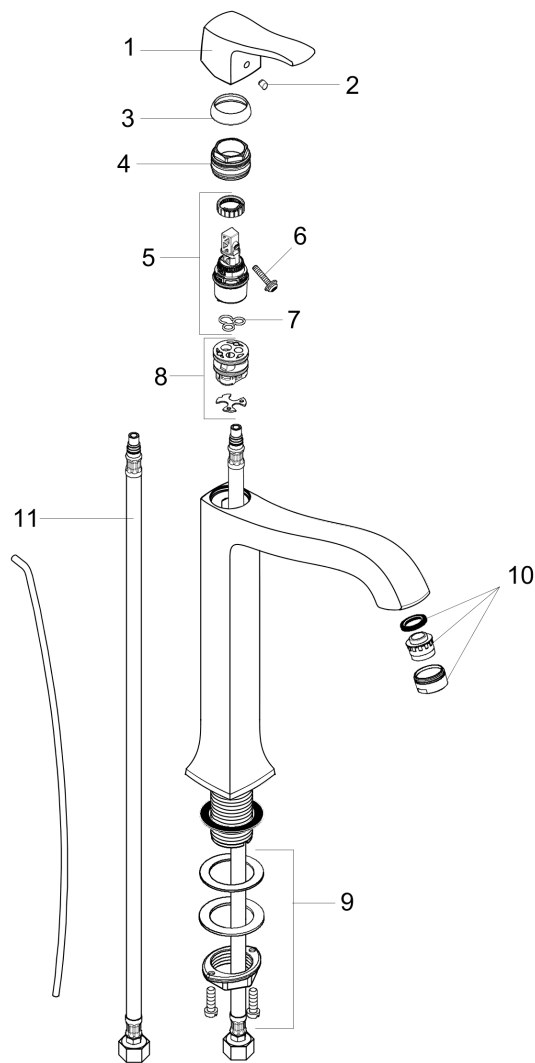

**Metris C**  
**Single-Hole Faucet 250 with Pop-Up Drain, 1.2 GPM**  
 Finishes : **brushed nickel** Part no. : **31078821**

**Description**

**Features**

- Aerated spray
- Flow: 1.2 GPM (4.5 L/Min)
- Ceramic cartridge
- Includes pop-up drain

**Item details**

List Price \$ 643.00

**Technology**

**Compliance**

**Product image**

**Scale drawing**

**Metris C**  
**Single-Hole Faucet 250 with Pop-Up Drain, 1.2 GPM**  
 Finishes : **brushed nickel** Part no. : **31078821**

## Metris C

Single-Hole Faucet 250 with Pop-Up Drain, 1.2 GPM

Finishes : brushed nickel Part no. : 31078821

### Spare parts list

Year of production: >07/16

Pos.	Description	Part no.	Price	PU
1	handle	31291820	-	1
2	screw cover	96338000	-	1
3	flange	98863820	-	1
4	nut	98864000	-	1
5	cartridge, assy	95973001	-	1
6	locking screw for handle	95140000	-	1
7	seal	98865000	-	1
8	adapter for cartridge	98866000	-	1
9	fixing set (Ø 32)	13961000	-	1
10	aerator M24x1 (4,5 l/min)	92877820	-	1
11	connection hose 18½" M8x0,75 3/8"	96321001	-	1
a	pop up waste	88509820	-	1
b	pull rod	96657820	-	1
c	lever arm 340mm (ball-Ø12mm)	96324000	-	1
d	lever collar	97548000	-	1