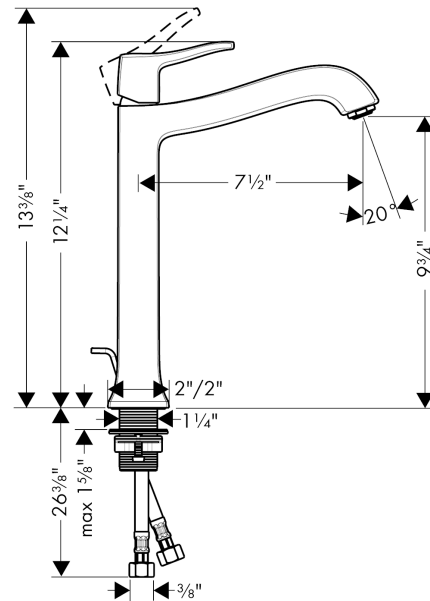

Metris C
Single-Hole Faucet 250 with Pop-Up Drain, 1.2 GPM
 Finishes : **chrome** Part no. : **31078001**

Description

Features

- Aerated spray
- Flow: 1.2 GPM (4.5 L/Min)
- Ceramic cartridge
- Includes pop-up drain

Item details

List Price \$ 512.00

Technology

Compliance

Product image

Scale drawing

Metris C
Single-Hole Faucet 250 with Pop-Up Drain, 1.2 GPM
Finishes : **chrome** Part no. : **31078001**

Exploded drawing

Year of production: >07/16

Metris C

Single-Hole Faucet 250 with Pop-Up Drain, 1.2 GPM

Finishes : **chrome** Part no. : **31078001**

Spare parts list

Year of production: >07/16

Pos.	Description	Part no.	Price	PU
1	handle	31291000	-	1
2	screw cover	96338000	-	1
3	flange	98863000	-	1
4	nut	98864000	-	1
5	cartridge, assy	95973001	-	1
6	locking screw for handle	95140000	-	1
7	seal	98865000	-	1
8	adapter for cartridge	98866000	-	1
9	fixing set (Ø 32)	13961000	-	1
10	aerator M24x1 (4,5 l/min)	92877000	-	1
11	connection hose 18½" M8x0,75 3/8"	96321001	-	1
a	pull rod	96657000	-	1
b	pop up waste	88509000	-	1
c	lever arm 340mm (ball-Ø12mm)	96324000	-	1
d	lever collar	97548000	-	1