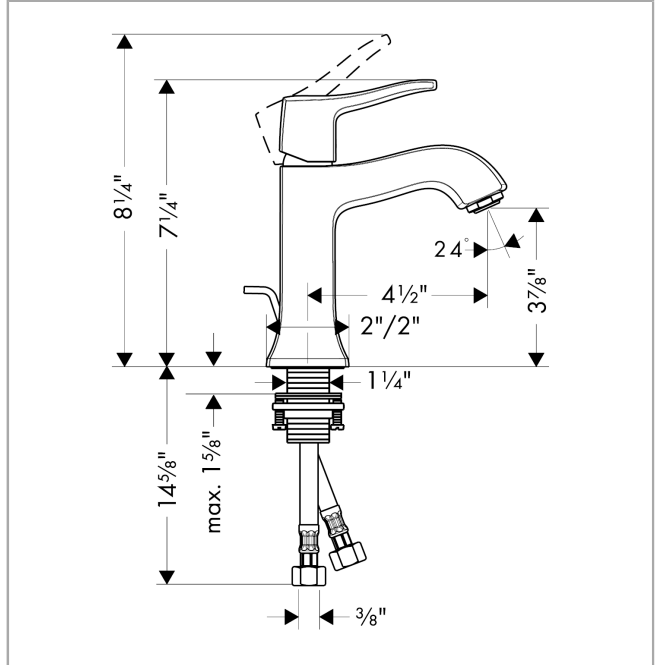

Metris C
Single-Hole Faucet 100 with Pop-Up Drain, 1.2 GPM
 Finishes : **rubbed bronze** Part no. : **31075921**

Description

Features

- Aerated spray
- Flow: 1.2 GPM (4.5 L/Min)
- Ceramic cartridge
- Includes pop-up drain

Item details

List Price \$ 460.00

Technology

Compliance

Product image

Scale drawing

Metris C
Single-Hole Faucet 100 with Pop-Up Drain, 1.2 GPM
 Finishes : **rubbed bronze** Part no. : **31075921**

Exploded drawing

Year of production: >07/16

Metris C

Single-Hole Faucet 100 with Pop-Up Drain, 1.2 GPM

Finishes : **rubbed bronze** Part no. : **31075921**

Spare parts list

Year of production: >07/16

Pos.	Description	Part no.	Price	PU
1	handle	31291920	-	1
2	screw cover	96338000	-	1
3	flange	98863920	-	1
4	nut	98864000	-	1
5	cartridge, assy	95973001	-	1
6	locking screw for handle	95140000	-	1
7	seal	98865000	-	1
8	adapter for cartridge	98866000	-	1
9	aerator M24x1 (4,5 l/min)	92877920	-	1
10	fixing set (Ø 32)	13961000	-	1
11	pull rod	96657920	-	1
12	connection hose 18½" M8x0,75 3/8"	96321001	-	1
a	pop up waste	88509920	-	1
b	fixation extension 35 mm	13898000	-	1
c	lever collar	97548000	-	1