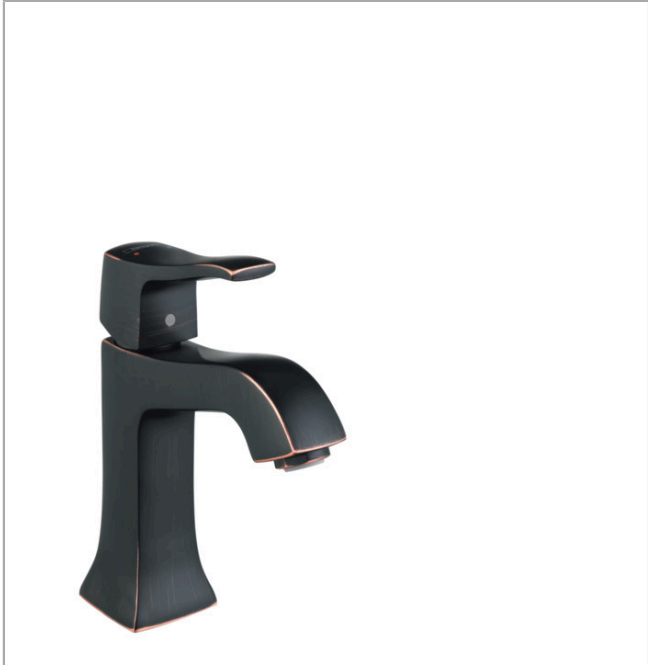

Metris C
Single-Hole Faucet 100 with Pop-Up Drain, 1.2 GPM
 Finishes : **rubbed bronze** Part no. : **31075921**

Description

Features

- Aerated spray
- Flow: 1.2 GPM (4.5 L/Min)
- Ceramic cartridge
- Includes pop-up drain

Item details

List Price \$ 460.00

Technology

Compliance

Product image

Scale drawing

Metris C
Single-Hole Faucet 100 with Pop-Up Drain, 1.2 GPM
 Finishes : **rubbed bronze** Part no. : **31075921**

Exploded drawing

Year of production: >07/16

Metris C

Single-Hole Faucet 100 with Pop-Up Drain, 1.2 GPM

Finishes : **rubbed bronze** Part no. : **31075921**

Spare parts list

Year of production: >07/16

Pos.	Description	Part no.	Price	PU
1	handle	31291920	-	1
2	screw cover	96338000	-	1
3	flange	98863920	-	1
4	nut	98864000	-	1
5	cartridge, assy	95973001	-	1
6	locking screw for handle	95140000	-	1
7	seal	98865000	-	1
8	adapter for cartridge	98866000	-	1
9	aerator M24x1 (4,5 l/min)	92877920	-	1
10	fixing set (Ø 32)	13961000	-	1
11	pull rod	96657920	-	1
12	connection hose 18½" M8x0,75 3/8"	96321001	-	1
a	pop up waste	88509920	-	1
b	fixation extension 35 mm	13898000	-	1
c	lever collar	97548000	-	1