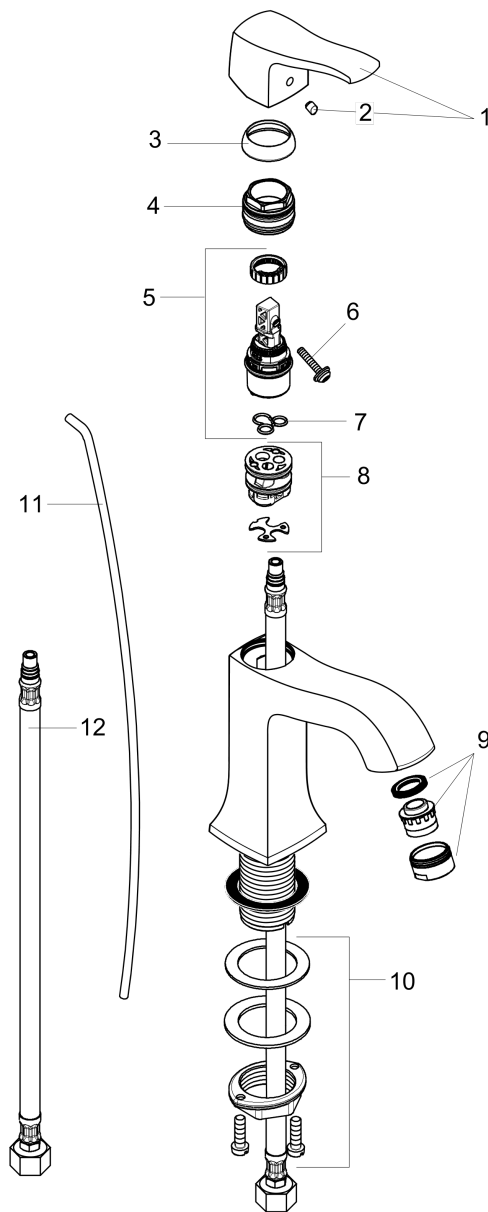

Metris C
Single-Hole Faucet 100 with Pop-Up Drain, 1.2 GPM
 Finishes : **rubbed bronze** Part no. : **31075921**

Description

Features

- Aerated spray
- Flow: 1.2 GPM (4.5 L/Min)
- Ceramic cartridge
- Includes pop-up drain

Item details

List Price \$ 460.00

Technology

Compliance

Product image

Scale drawing

Metris C
Single-Hole Faucet 100 with Pop-Up Drain, 1.2 GPM
 Finishes : **rubbed bronze** Part no. : **31075921**

Exploded drawing

Year of production: >07/16

Metris C

Single-Hole Faucet 100 with Pop-Up Drain, 1.2 GPM

Finishes : **rubbed bronze** Part no. : **31075921**

Spare parts list

Year of production: >07/16

Pos.	Description	Part no.	Price	PU
1	handle	31291920	-	1
2	screw cover	96338000	-	1
3	flange	98863920	-	1
4	nut	98864000	-	1
5	cartridge, assy	95973001	-	1
6	locking screw for handle	95140000	-	1
7	seal	98865000	-	1
8	adapter for cartridge	98866000	-	1
9	aerator M24x1 (4,5 l/min)	92877920	-	1
10	fixing set (Ø 32)	13961000	-	1
11	pull rod	96657920	-	1
12	connection hose 18½" M8x0,75 3/8"	96321001	-	1
a	pop up waste	88509920	-	1
b	fixation extension 35 mm	13898000	-	1
c	lever collar	97548000	-	1