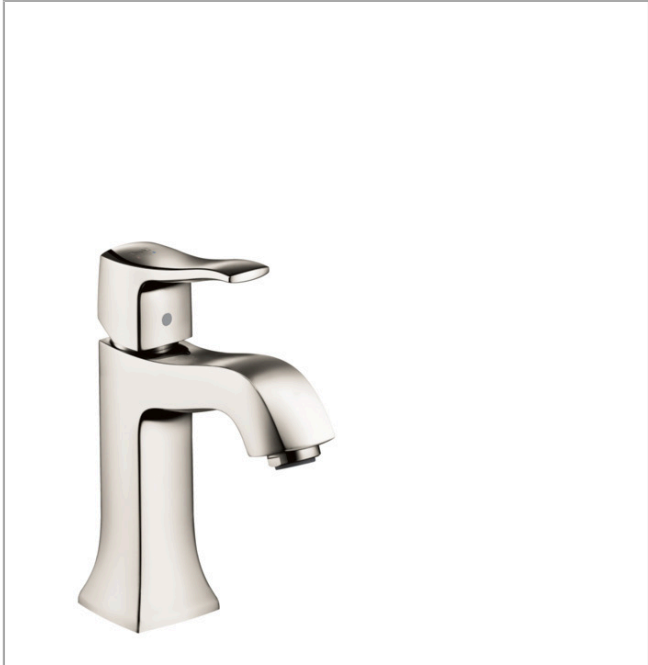

Product image