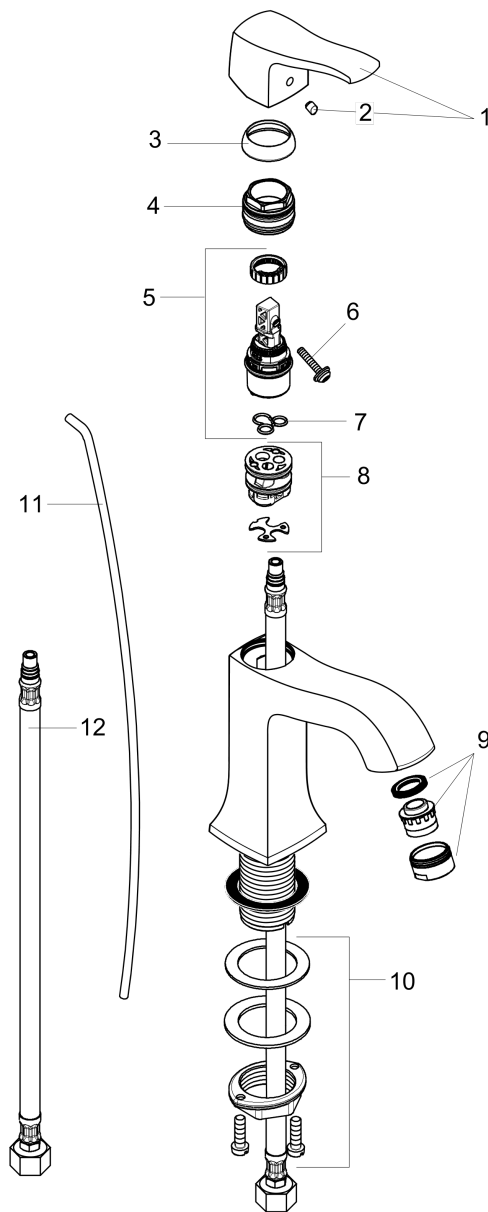

Metris C
Single-Hole Faucet 100 with Pop-Up Drain, 1.2 GPM
 Finishes : **brushed nickel** Part no. : **31075821**

Description

Features

- Aerated spray
- Flow: 1.2 GPM (4.5 L/Min)
- Ceramic cartridge
- Includes pop-up drain

Item details

List Price \$ 460.00

Technology

Compliance

Product image

Scale drawing

Metris C
Single-Hole Faucet 100 with Pop-Up Drain, 1.2 GPM
 Finishes : **brushed nickel** Part no. : **31075821**

Exploded drawing

Year of production: >07/16

Metris C
Single-Hole Faucet 100 with Pop-Up Drain, 1.2 GPM
 Finishes : **brushed nickel** Part no. : **31075821**

Spare parts list

Year of production: >07/16

Pos.	Description	Part no.	Price	PU
1	handle	31291820	-	1
2	screw cover	96338000	-	1
3	flange	98863820	-	1
4	nut	98864000	-	1
5	cartridge, assy	95973001	-	1
6	locking screw for handle	95140000	-	1
7	seal	98865000	-	1
8	adapter for cartridge	98866000	-	1
9	aerator M24x1 (4,5 l/min)	92877820	-	1
10	fixing set (Ø 32)	13961000	-	1
11	connection hose 18½" M8x0,75 3/8"	96321001	-	1
12	pull rod	96657820	-	1
a	lever collar	97548000	-	1
b	pop up waste	88509820	-	1