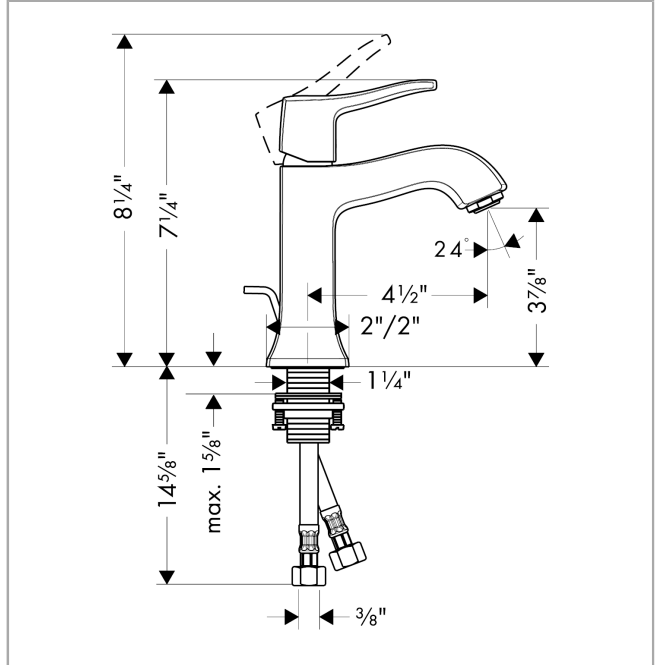

Metris C
Single-Hole Faucet 100 with Pop-Up Drain, 1.2 GPM
 Finishes : **brushed nickel** Part no. : **31075821**

Description

Features

- Aerated spray
- Flow: 1.2 GPM (4.5 L/Min)
- Ceramic cartridge
- Includes pop-up drain

Item details

List Price \$ 460.00

Technology

Compliance

Product image

Scale drawing

Metris C
Single-Hole Faucet 100 with Pop-Up Drain, 1.2 GPM
 Finishes : **brushed nickel** Part no. : **31075821**

Exploded drawing

Year of production: >07/16

Metris C
Single-Hole Faucet 100 with Pop-Up Drain, 1.2 GPM
 Finishes : **brushed nickel** Part no. : **31075821**

Spare parts list

Year of production: >07/16

Pos.	Description	Part no.	Price	PU
1	handle	31291820	-	1
2	screw cover	96338000	-	1
3	flange	98863820	-	1
4	nut	98864000	-	1
5	cartridge, assy	95973001	-	1
6	locking screw for handle	95140000	-	1
7	seal	98865000	-	1
8	adapter for cartridge	98866000	-	1
9	aerator M24x1 (4,5 l/min)	92877820	-	1
10	fixing set (Ø 32)	13961000	-	1
11	connection hose 18½" M8x0,75 3/8"	96321001	-	1
12	pull rod	96657820	-	1
a	lever collar	97548000	-	1
b	pop up waste	88509820	-	1