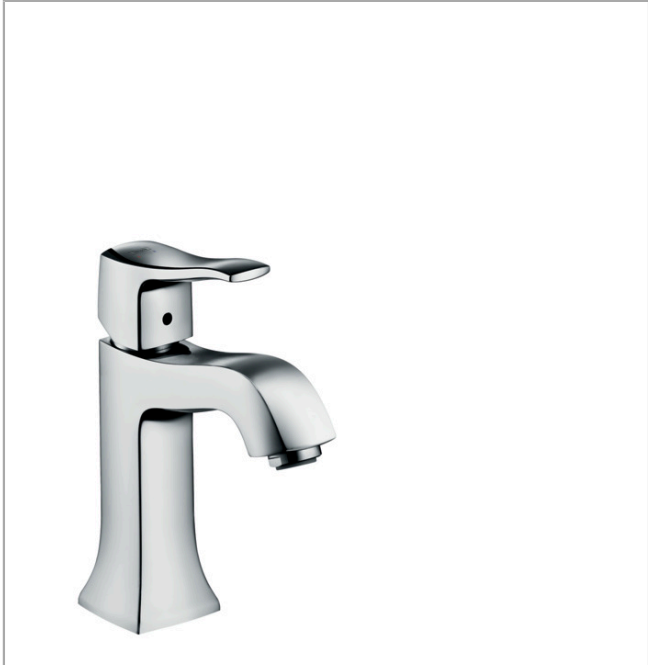

**Metris C**  
**Single-Hole Faucet 100 with Pop-Up Drain, 1.2 GPM**  
 Finishes : **chrome** Part no. : **31075001**

**Description**

**Features**

- Aerated spray
- Flow: 1.2 GPM (4.5 L/Min)
- Ceramic cartridge
- Includes pop-up drain

**Item details**

List Price \$ 366.00

**Technology**

**Compliance**

**Product image**

**Scale drawing**

**Metris C**  
**Single-Hole Faucet 100 with Pop-Up Drain, 1.2 GPM**  
 Finishes : **chrome**    Part no. : **31075001**

Exploded drawing

Year of production: >07/16

**Metris C****Single-Hole Faucet 100 with Pop-Up Drain, 1.2 GPM**Finishes : **chrome** Part no. : **31075001****Spare parts list**

Year of production: &gt;07/16