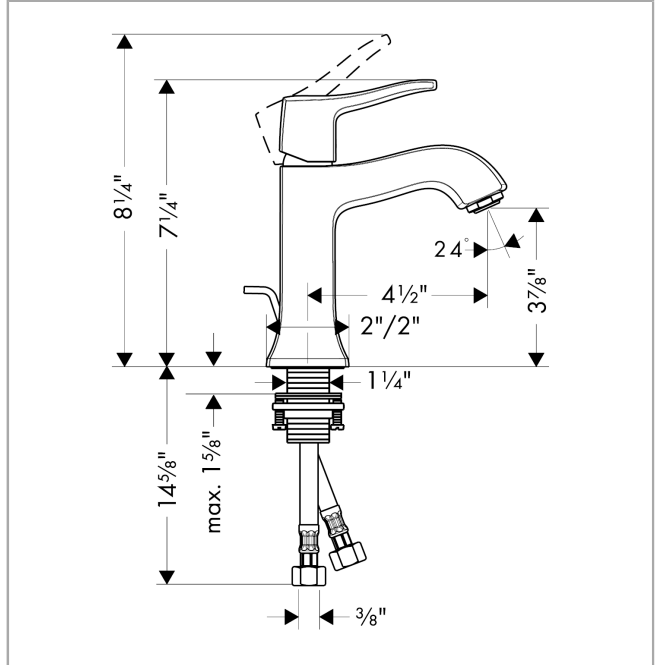

**Metris C**  
**Single-Hole Faucet 100 with Pop-Up Drain, 1.2 GPM**  
 Finishes : **chrome** Part no. : **31075001**

**Description**

**Features**

- Aerated spray
- Flow: 1.2 GPM (4.5 L/Min)
- Ceramic cartridge
- Includes pop-up drain

**Item details**

List Price \$ 366.00

**Technology**

**Compliance**

**Product image**

**Scale drawing**

**Metris C**  
**Single-Hole Faucet 100 with Pop-Up Drain, 1.2 GPM**  
 Finishes : **chrome**    Part no. : **31075001**

Exploded drawing

Year of production: >07/16

**Metris C****Single-Hole Faucet 100 with Pop-Up Drain, 1.2 GPM**Finishes : **chrome** Part no. : **31075001****Spare parts list**

Year of production: &gt;07/16

<b>Pos.</b>	<b>Description</b>	<b>Part no.</b>	<b>Price</b>	<b>PU</b>
1	handle	31291000	-	1
2	screw cover	96338000	-	1
3	flange	98863000	-	1
4	nut	98864000	-	1
5	cartridge, assy	95973001	-	1
6	locking screw for handle	95140000	-	1
7	seal	98865000	-	1
8	adapter for cartridge	98866000	-	1
9	aerator M24x1 (4,5 l/min)	92877000	-	1
10	fixing set (Ø 32)	13961000	-	1
11	pull rod	96657000	-	1
12	connection hose 18½" M8x0,75 3/8"	96321001	-	1
a	pop up waste	88509000	-	1
b	lever collar	97548000	-	1