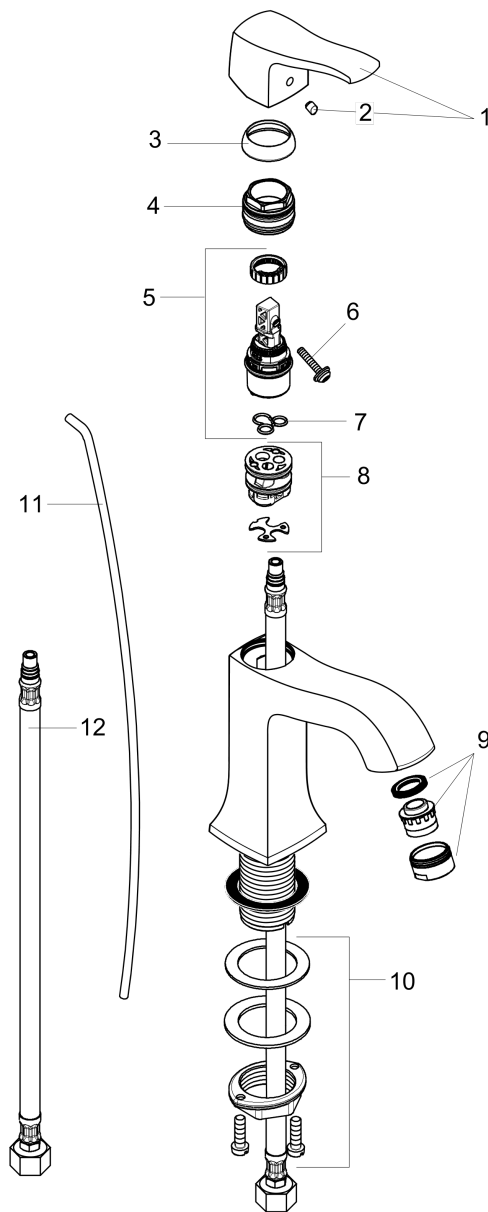

**Metris C**  
**Single-Hole Faucet 100 with Pop-Up Drain, 1.2 GPM**  
 Finishes : **chrome** Part no. : **31075001**

**Description**

**Features**

- Aerated spray
- Flow: 1.2 GPM (4.5 L/Min)
- Ceramic cartridge
- Includes pop-up drain

**Item details**

List Price \$ 366.00

**Technology**

**Compliance**

**Product image**

**Scale drawing**

**Metris C**  
**Single-Hole Faucet 100 with Pop-Up Drain, 1.2 GPM**  
 Finishes : **chrome**    Part no. : **31075001**

Exploded drawing

Year of production: >07/16

**Metris C****Single-Hole Faucet 100 with Pop-Up Drain, 1.2 GPM**Finishes : **chrome** Part no. : **31075001****Spare parts list**

Year of production: &gt;07/16

<b>Pos.</b>	<b>Description</b>	<b>Part no.</b>	<b>Price</b>	<b>PU</b>
1	handle	31291000	-	1
2	screw cover	96338000	-	1
3	flange	98863000	-	1
4	nut	98864000	-	1
5	cartridge, assy	95973001	-	1
6	locking screw for handle	95140000	-	1
7	seal	98865000	-	1
8	adapter for cartridge	98866000	-	1
9	aerator M24x1 (4,5 l/min)	92877000	-	1
10	fixing set (Ø 32)	13961000	-	1
11	pull rod	96657000	-	1
12	connection hose 18½" M8x0,75 3/8"	96321001	-	1
a	pop up waste	88509000	-	1
b	lever collar	97548000	-	1