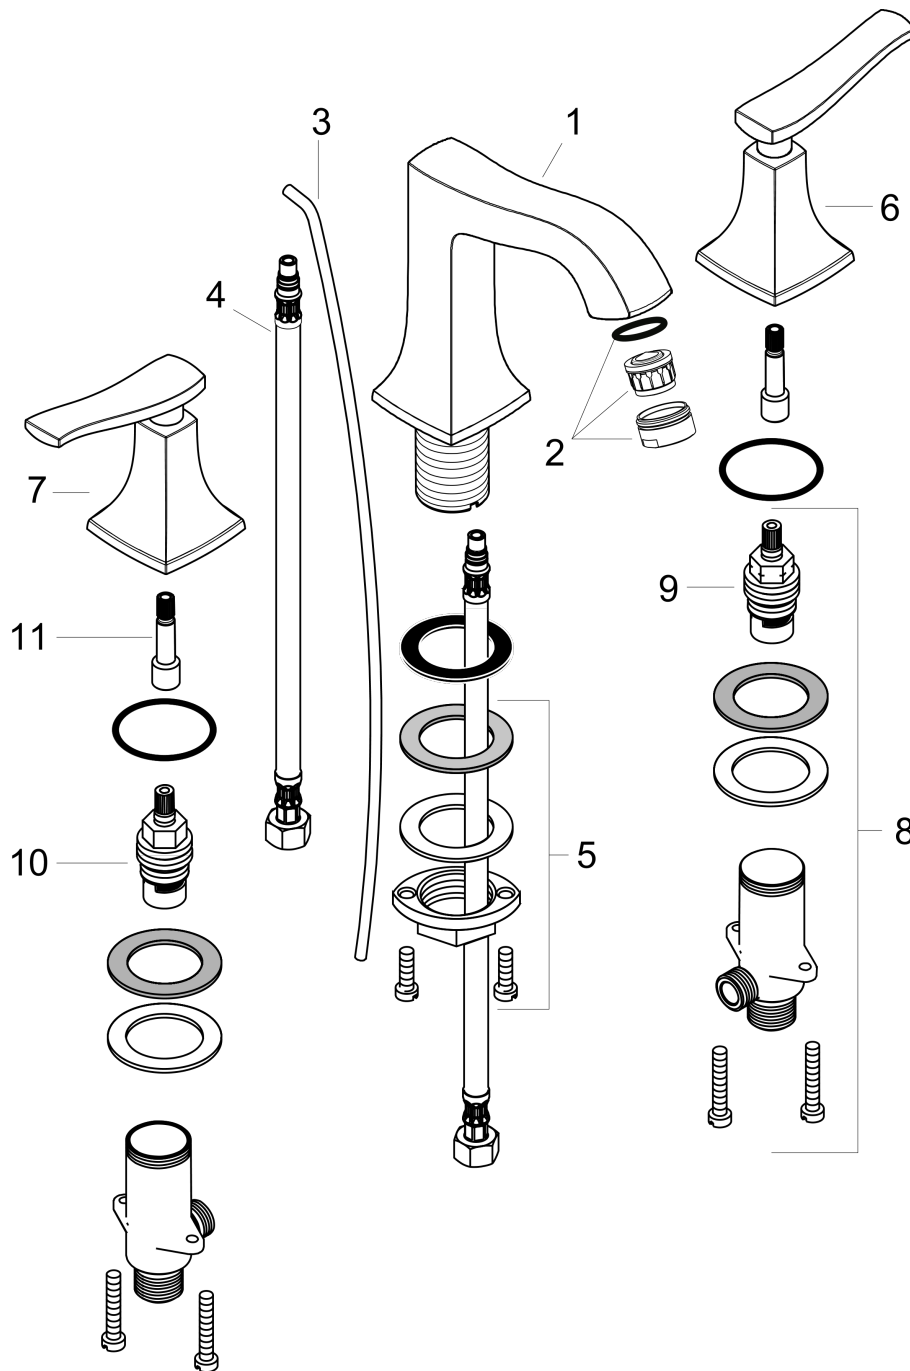

Metris C
Widespread Faucet 100 with Pop-Up Drain, 1.2 GPM
 Finishes : **chrome** Part no. : **31073001**

Description

Features

- Aerated spray
- Flow: 1.2 GPM (4.5 L/Min)
- 90° ceramic valves
- Includes pop-up drain

Item details

List Price \$ 627.00

Technology

Compliance

Product image

Scale drawing

Metris C
Widespread Faucet 100 with Pop-Up Drain, 1.2 GPM
 Finishes : **chrome** Part no. : **31073001**

Exploded drawing

Year of production: >07/16

Metris C**Widespread Faucet 100 with Pop-Up Drain, 1.2 GPM**Finishes : **chrome** Part no. : **31073001****Spare parts list**

Year of production: >07/16

Pos.	Description	Part no.	Price	PU
1	spout cpl.	95394001	-	1
2	aerator M24x1 (4,5 l/min)	92877000	-	1
3	pull rod	96657000	-	1
4	connection hose 18½" M8x0,75 3/8"	96321001	-	1
5	fixing set (Ø 32)	13961000	-	1
6	handle for cold water	31293000	-	1
7	handle for hot water	31292000	-	1
8	stop valve cpl.	97357001	-	1
9	shut off unit left closing	94008000	-	1
10	shut off unit right closing	94009000	-	1
11	adapter for handle	95252000	-	1
a	pop up waste	88509000	-	1
b	handle fixing set	98932000	-	1