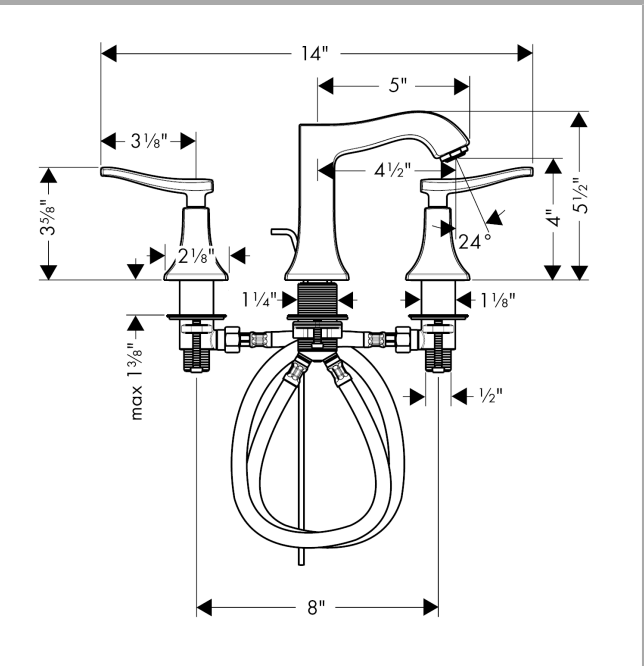

Metris C
Widespread Faucet 100 with Pop-Up Drain, 1.2 GPM
 Finishes : **chrome** Part no. : **31073001**

Description

Features

- Aerated spray
- Flow: 1.2 GPM (4.5 L/Min)
- 90° ceramic valves
- Includes pop-up drain

Item details

List Price \$ 627.00

Technology

Compliance

Product image

Scale drawing

Metris C
Widespread Faucet 100 with Pop-Up Drain, 1.2 GPM
 Finishes : **chrome** Part no. : **31073001**

Exploded drawing

Year of production: >07/16

Metris C**Widespread Faucet 100 with Pop-Up Drain, 1.2 GPM**Finishes : **chrome** Part no. : **31073001****Spare parts list**

Year of production: >07/16

Pos.	Description	Part no.	Price	PU
1	spout cpl.	95394001	-	1
2	aerator M24x1 (4,5 l/min)	92877000	-	1
3	pull rod	96657000	-	1
4	connection hose 18½" M8x0,75 3/8"	96321001	-	1
5	fixing set (Ø 32)	13961000	-	1
6	handle for cold water	31293000	-	1
7	handle for hot water	31292000	-	1
8	stop valve cpl.	97357001	-	1
9	shut off unit left closing	94008000	-	1
10	shut off unit right closing	94009000	-	1
11	adapter for handle	95252000	-	1
a	pop up waste	88509000	-	1
b	handle fixing set	98932000	-	1