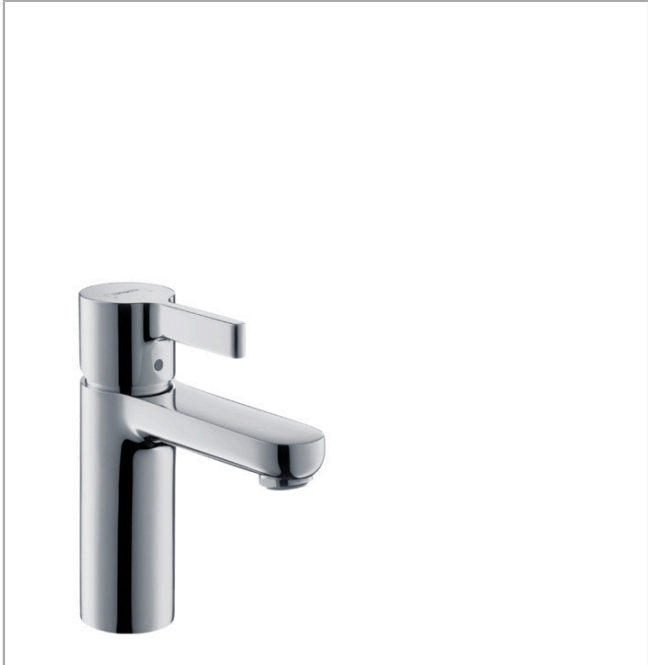

Metris S
Single-Hole Faucet 100 with Pop-Up Drain, 1.2 GPM
 Finishes : **chrome** Part no. : **31060001**

Description

Features

- Aerated spray
- Flow: 1.2 GPM (4.5 L/Min)
- Ceramic cartridge
- Includes pop-up drain

Item details

List Price \$ 366.00

Technology

Compliance

Product image

Scale drawing

Metris S
Single-Hole Faucet 100 with Pop-Up Drain, 1.2 GPM
 Finishes : **chrome** Part no. : **31060001**

Exploded drawing

Year of production: >07/16

Metris S

Single-Hole Faucet 100 with Pop-Up Drain, 1.2 GPM

Finishes : **chrome** Part no. : **31060001**

Spare parts list

Year of production: >07/16

Pos.	Description	Part no.	Price	PU
1	screw cover	96338000	-	1
2	nut	97209000	-	1
3	cartridge, assy	95646001	-	1
4	seal	95008000	-	1
5	O-Ring 30x2	98186000	-	1
6	aerator M24x1 (4,5 l/min)	92877000	-	1
7	fixing set (Ø 32)	13961000	-	1
8	connection hose 18½" M8x0,75 3/8"	96321001	-	1
9	pull rod	96657000	-	1
a	pop up waste	88509000	-	1
b	flange	97406000	-	1
c	handle	31093000	-	1