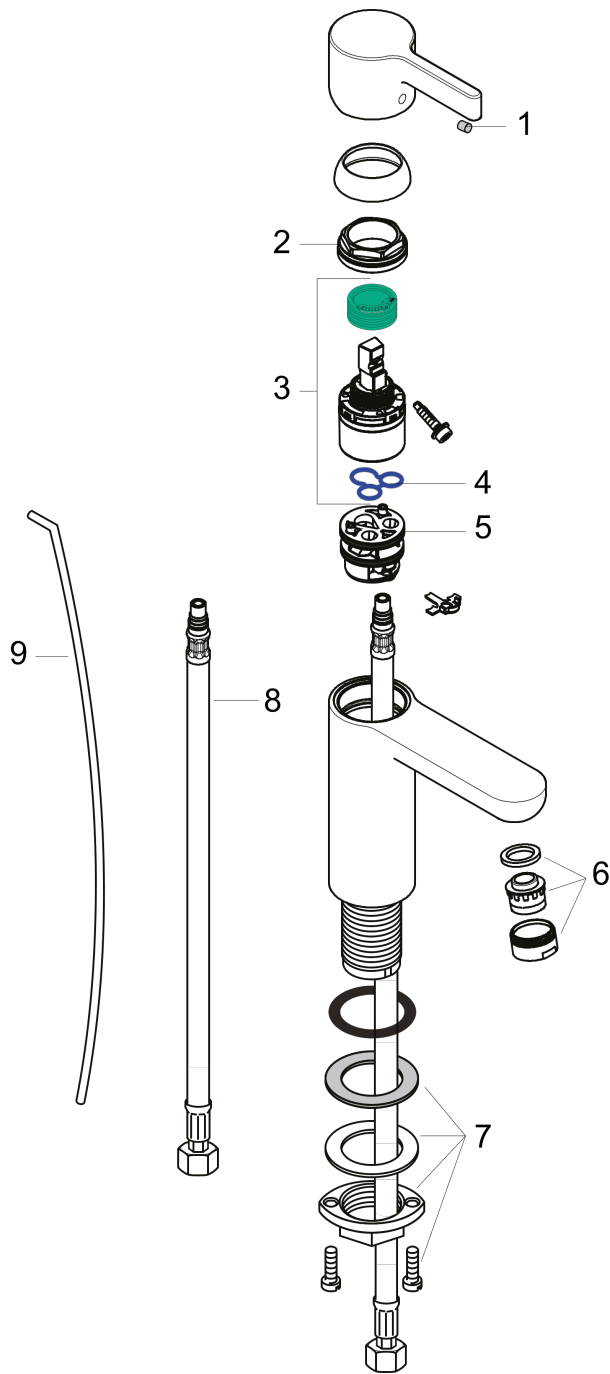

Metris S
Single-Hole Faucet 100 with Pop-Up Drain, 1.2 GPM
 Finishes : **chrome** Part no. : **31060001**

Description

Features

- Aerated spray
- Flow: 1.2 GPM (4.5 L/Min)
- Ceramic cartridge
- Includes pop-up drain

Item details

List Price \$ 366.00

Technology

Compliance

Product image

Scale drawing

Metris S
Single-Hole Faucet 100 with Pop-Up Drain, 1.2 GPM
 Finishes : **chrome** Part no. : **31060001**

Exploded drawing

Year of production: >07/16

Metris S

Single-Hole Faucet 100 with Pop-Up Drain, 1.2 GPM

Finishes : **chrome** Part no. : **31060001**

Spare parts list

Year of production: >07/16

Pos.	Description	Part no.	Price	PU
1	screw cover	96338000	-	1
2	nut	97209000	-	1
3	cartridge, assy	95646001	-	1
4	seal	95008000	-	1
5	O-Ring 30x2	98186000	-	1
6	aerator M24x1 (4,5 l/min)	92877000	-	1
7	fixing set (Ø 32)	13961000	-	1
8	connection hose 18½" M8x0,75 3/8"	96321001	-	1
9	pull rod	96657000	-	1
a	pop up waste	88509000	-	1
b	flange	97406000	-	1
c	handle	31093000	-	1