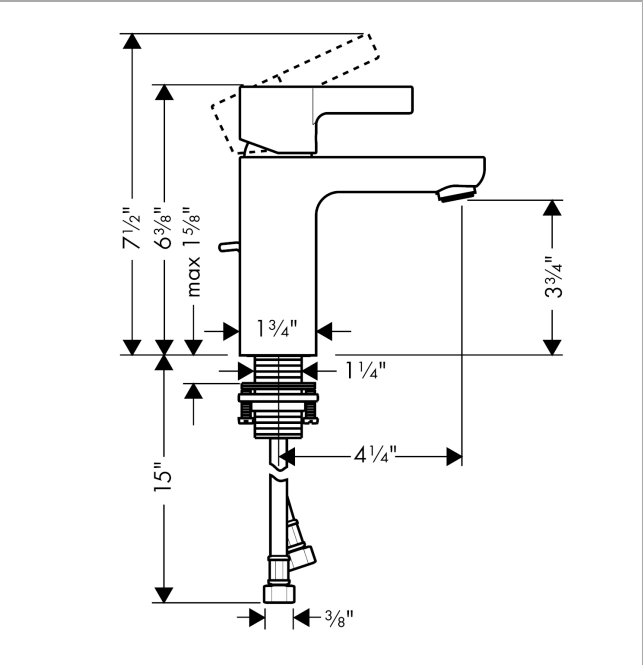

Metris S
Single-Hole Faucet 100 with Pop-Up Drain, 1.2 GPM
 Finishes : **chrome** Part no. : **31060001**

Description

Features

- Aerated spray
- Flow: 1.2 GPM (4.5 L/Min)
- Ceramic cartridge
- Includes pop-up drain

Item details

List Price \$ 366.00

Technology

Compliance

Product image

Scale drawing

Metris S
Single-Hole Faucet 100 with Pop-Up Drain, 1.2 GPM
 Finishes : **chrome** Part no. : **31060001**

Exploded drawing

Year of production: >07/16

Metris S

Single-Hole Faucet 100 with Pop-Up Drain, 1.2 GPM

Finishes : **chrome** Part no. : **31060001**

Spare parts list

Year of production: >07/16

Pos.	Description	Part no.	Price	PU
1	screw cover	96338000	-	1
2	nut	97209000	-	1
3	cartridge, assy	95646001	-	1
4	seal	95008000	-	1
5	O-Ring 30x2	98186000	-	1
6	aerator M24x1 (4,5 l/min)	92877000	-	1
7	fixing set (Ø 32)	13961000	-	1
8	connection hose 18½" M8x0,75 3/8"	96321001	-	1
9	pull rod	96657000	-	1
a	pop up waste	88509000	-	1
b	flange	97406000	-	1
c	handle	31093000	-	1