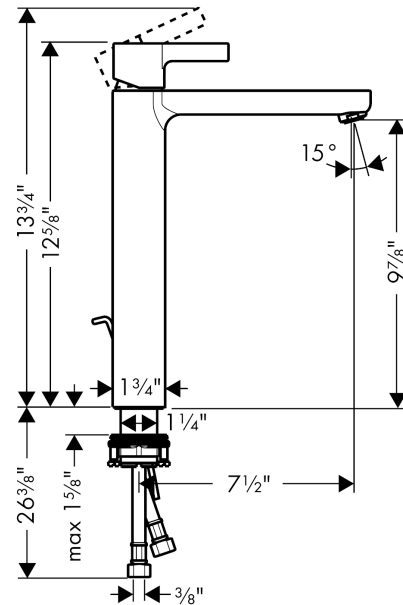

Metris S
Single-Hole Faucet 210 with Pop-Up Drain, 1.2 GPM
 Finishes : **chrome** Part no. : **31020001**

Description

Features

- Aerated spray
- Flow: 1.2 GPM (4.5 L/Min)
- Ceramic cartridge
- Includes pop-up drain

Item details

List Price \$ 512.00

Technology

Compliance

Product image

Scale drawing

Metris S
Single-Hole Faucet 210 with Pop-Up Drain, 1.2 GPM
 Finishes : **chrome** Part no. : **31020001**

Exploded drawing

Year of production: >07/16

Metris S

Single-Hole Faucet 210 with Pop-Up Drain, 1.2 GPM

Finishes : **chrome** Part no. : **31020001**

Spare parts list

Year of production: >07/16

Pos.	Description	Part no.	Price	PU
1	screw cover	96338000	-	1
2	nut	97209000	-	1
3	cartridge, assy	95646001	-	1
4	seal	95008000	-	1
5	O-Ring 30x2	98186000	-	1
6	aerator M24x1 (4,5 l/min)	92877000	-	1
7	fixing set (Ø 32)	13961000	-	1
8	connection hose 35½" M8x0,75 3/8"	96316001	-	1
9	pull rod	96657000	-	1
a	pop up waste	88509000	-	1
b	lever collar	97548000	-	1
c	flange	97406000	-	1
d	handle	31093000	-	1