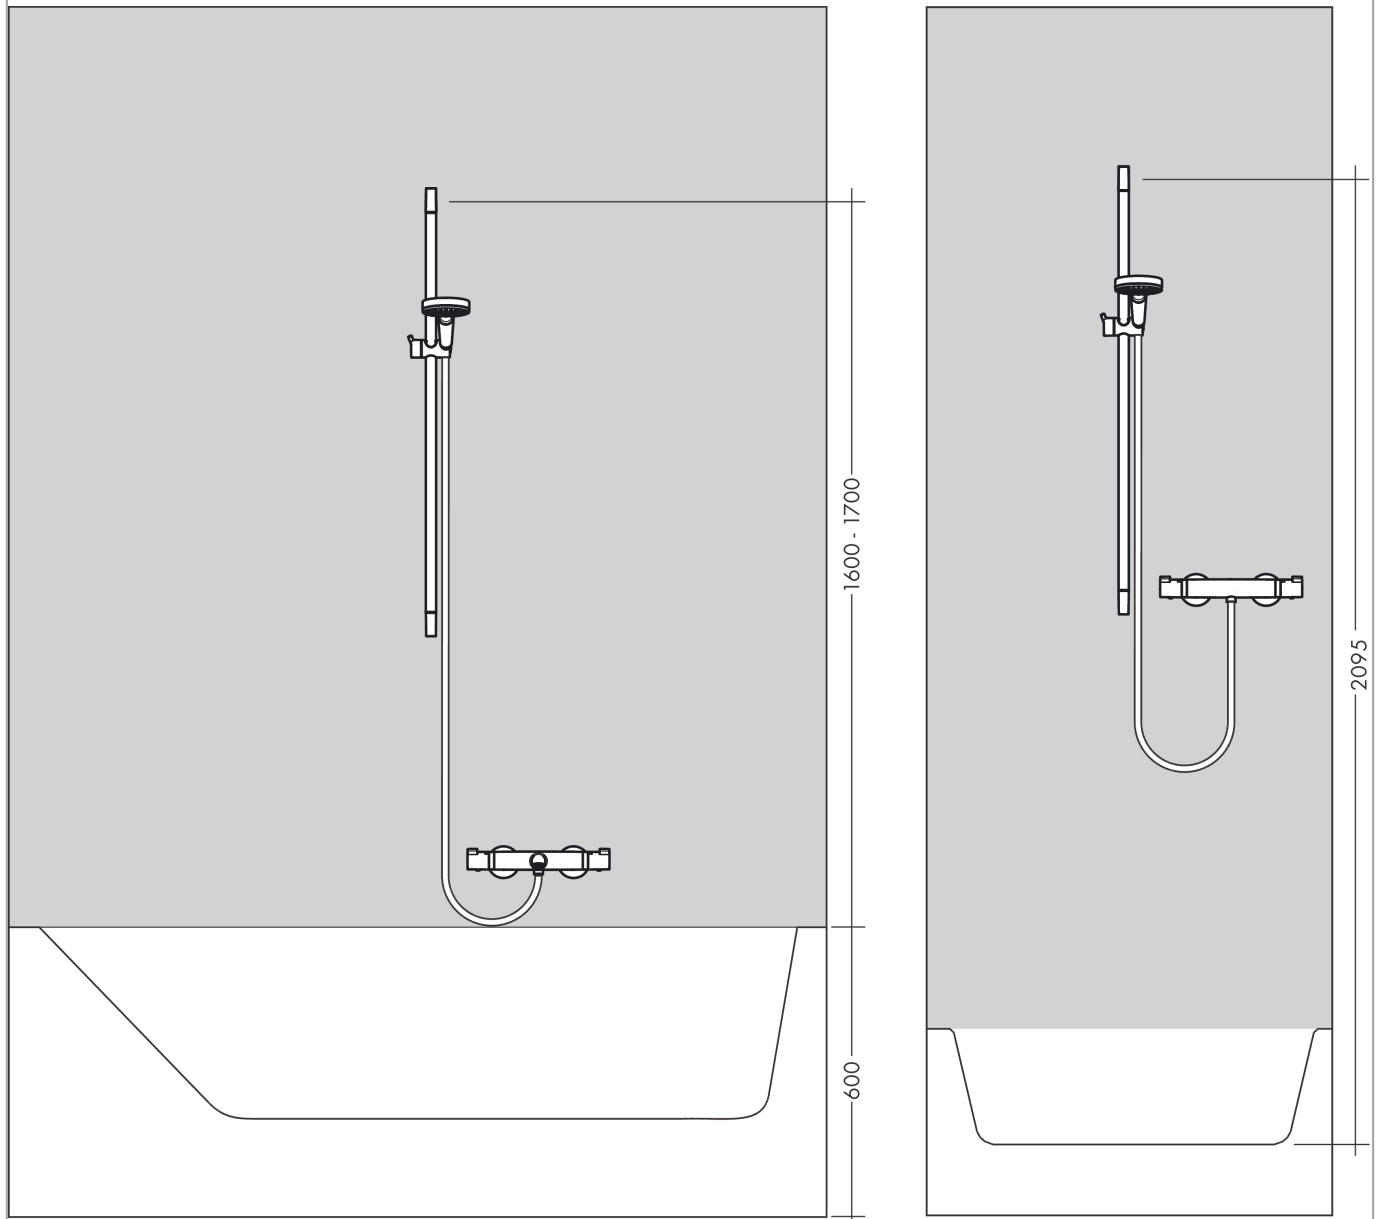

Unica
Wallbar S, 36"
 Finishes : **matte black** Part no. : **28631670**

Description

Features

- Consists of: Wallbar, Handshower hose, Slider
- Profile stand pipe: round
- Shower bar diameter: 22 mm
- Angle-adjustable holder pivots left and right, slides easily and locks in place

Item details

List Price \$ 272.00

Product image

Scale drawing

Unica
 Wallbar S, 36"
 Finishes : **matte black** Part no. : **28631670**

Installation example

Unica
 Wallbar S, 36"
 Finishes : **matte black** Part no. : **28631670**

Exploded drawing

Year of production: >08/19

Unica
Wallbar S, 36"
 Finishes : **matte black** Part no. : **28631670**

Spare parts list

Year of production: >08/19

Pos.	Description	Part no.	Price	PU
1	cover	97709670	-	1
2	support, assy	97651670	-	1
3	tile-matching-disk	97450000	-	1
4	wall support	96275000	-	1
5	mounting set	96179000	-	1
6	shower hose Isiflex'B 1,60 m	28276670	-	1