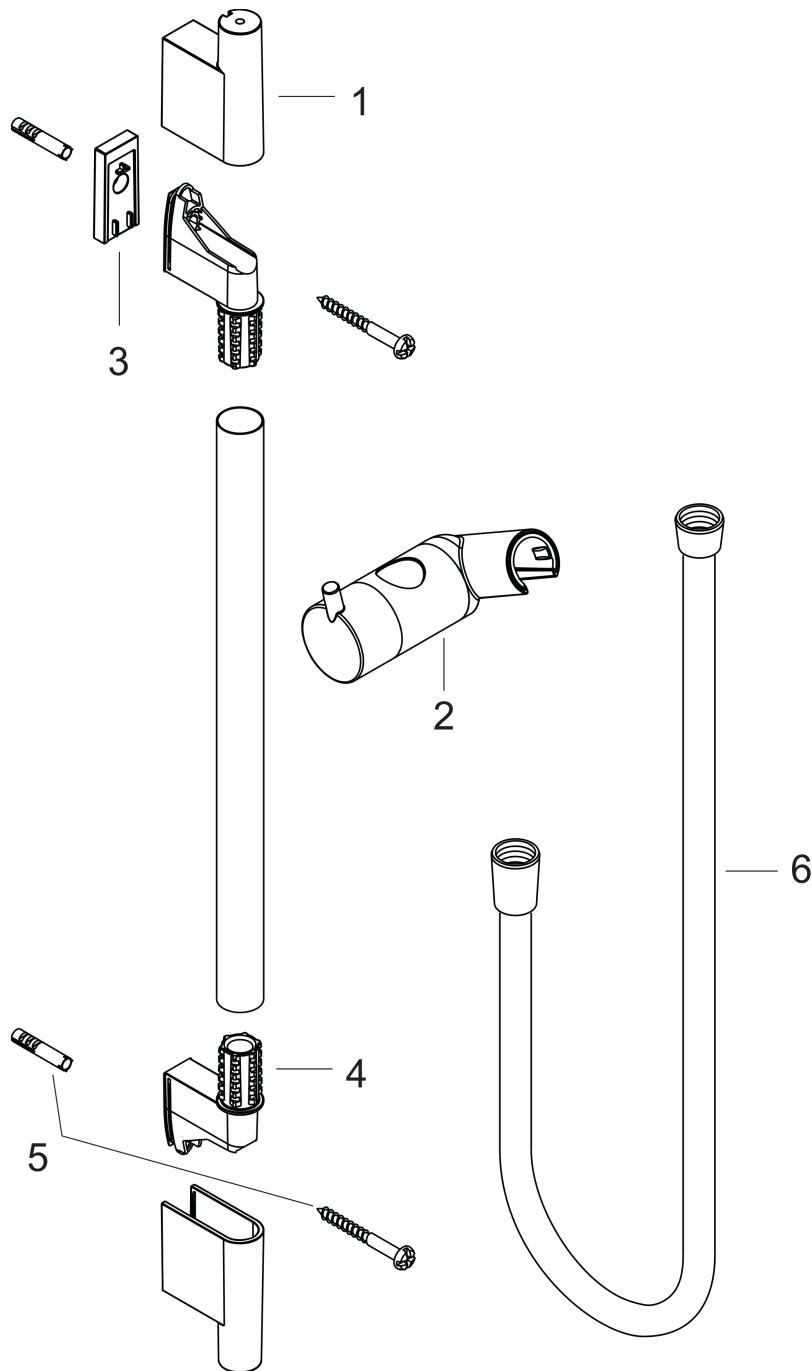

Unica
Wallbar S, 36"
 Finishes : **matte black** Part no. : **28631670**

Description

Features

- Consists of: Wallbar, Handshower hose, Slider
- Profile stand pipe: round
- Shower bar diameter: 22 mm
- Angle-adjustable holder pivots left and right, slides easily and locks in place

Item details

List Price \$ 272.00

Product image

Scale drawing

Unica
 Wallbar S, 36"
 Finishes : **matte black** Part no. : **28631670**

Installation example

Unica
 Wallbar S, 36"
 Finishes : **matte black** Part no. : **28631670**

Exploded drawing

Year of production: >08/19

Unica
Wallbar S, 36"
 Finishes : **matte black** Part no. : **28631670**

Spare parts list

Year of production: >08/19

Pos.	Description	Part no.	Price	PU
1	cover	97709670	-	1
2	support, assy	97651670	-	1
3	tile-matching-disk	97450000	-	1
4	wall support	96275000	-	1
5	mounting set	96179000	-	1
6	shower hose Isiflex'B 1,60 m	28276670	-	1