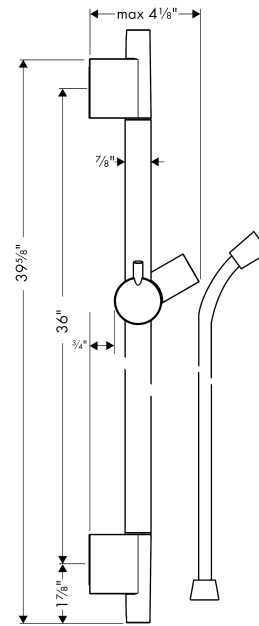

Unica
Wallbar S, 36"
 Finishes : **matte black** Part no. : **28631670**

Description

Features

- Consists of: Wallbar, Handshower hose, Slider
- Profile stand pipe: round
- Shower bar diameter: 22 mm
- Angle-adjustable holder pivots left and right, slides easily and locks in place

Item details

List Price \$ 272.00

Product image

Scale drawing

Unica
 Wallbar S, 36"
 Finishes : **matte black** Part no. : **28631670**

Installation example

Unica
 Wallbar S, 36"
 Finishes : **matte black** Part no. : **28631670**

Exploded drawing

Year of production: >08/19

Unica
Wallbar S, 36"
 Finishes : **matte black** Part no. : **28631670**

Spare parts list

Year of production: >08/19

Pos.	Description	Part no.	Price	PU
1	cover	97709670	-	1
2	support, assy	97651670	-	1
3	tile-matching-disk	97450000	-	1
4	wall support	96275000	-	1
5	mounting set	96179000	-	1
6	shower hose Isiflex'B 1,60 m	28276670	-	1