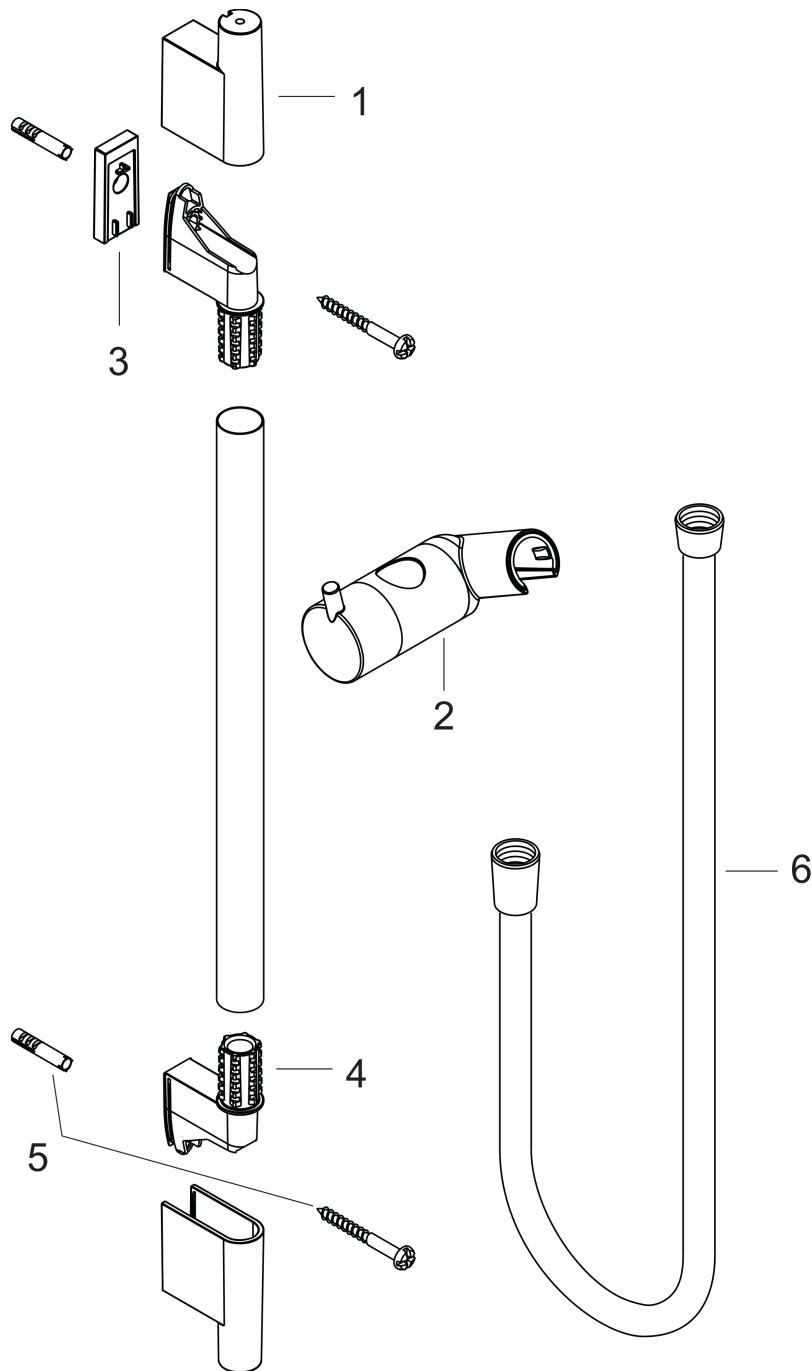

Unica

Wallbar S, 36"

Finishes : **brushed black chrome** Part no. : **28631340**

Description

Features

- Consists of: Wallbar, Handshower hose, Slider
- Profile stand pipe: round
- Shower bar diameter: 22 mm
- Angle-adjustable holder pivots left and right, slides easily and locks in place

Item details

List Price \$ 272.00

Product image

Scale drawing

Unica
 Wallbar S, 36"
 Finishes : brushed black chrome Part no. : 28631340

Installation example

Unica
 Wallbar S, 36"
 Finishes : brushed black chrome Part no. : 28631340

Exploded drawing

Year of production: >11/19

Unica
Wallbar S, 36"
 Finishes : **brushed black chrome** Part no. : **28631340**

Spare parts list

Year of production: >11/19

Pos.	Description	Part no.	Price	PU
1	cover	97709340	-	1
2	support, assy	97651340	-	1
3	tile-matching-disk	97450000	-	1
4	wall support	96275000	-	1
5	mounting set	96179000	-	1
6	shower hose Isiflex'B 1,60 m	28276340	-	1