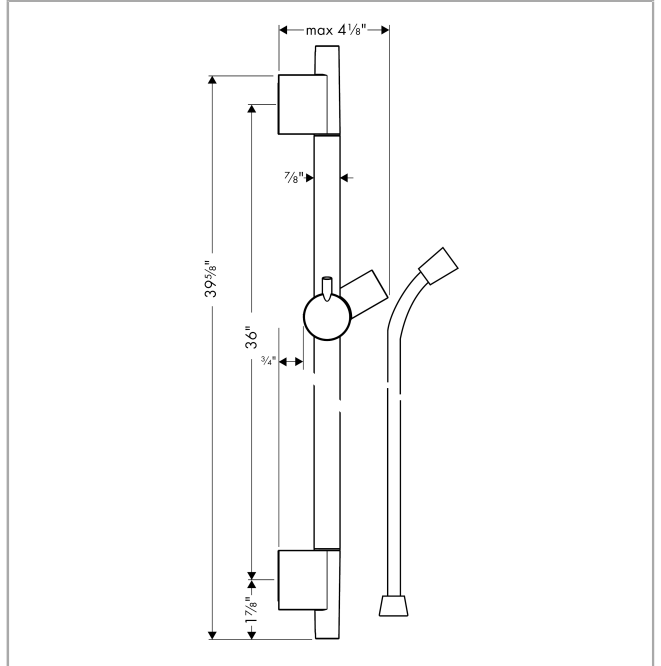

Unica

Wallbar S, 36"

Finishes : **brushed black chrome** Part no. : **28631340**

Description

Features

- Consists of: Wallbar, Handshower hose, Slider
- Profile stand pipe: round
- Shower bar diameter: 22 mm
- Angle-adjustable holder pivots left and right, slides easily and locks in place

Item details

List Price \$ 272.00

Product image

Scale drawing

Unica
 Wallbar S, 36"
 Finishes : brushed black chrome Part no. : 28631340

Installation example

Unica
 Wallbar S, 36"
 Finishes : brushed black chrome Part no. : 28631340

Exploded drawing

Year of production: >11/19

Unica
Wallbar S, 36"
 Finishes : **brushed black chrome** Part no. : **28631340**

Spare parts list

Year of production: >11/19

Pos.	Description	Part no.	Price	PU
1	cover	97709340	-	1
2	support, assy	97651340	-	1
3	tile-matching-disk	97450000	-	1
4	wall support	96275000	-	1
5	mounting set	96179000	-	1
6	shower hose Isiflex'B 1,60 m	28276340	-	1