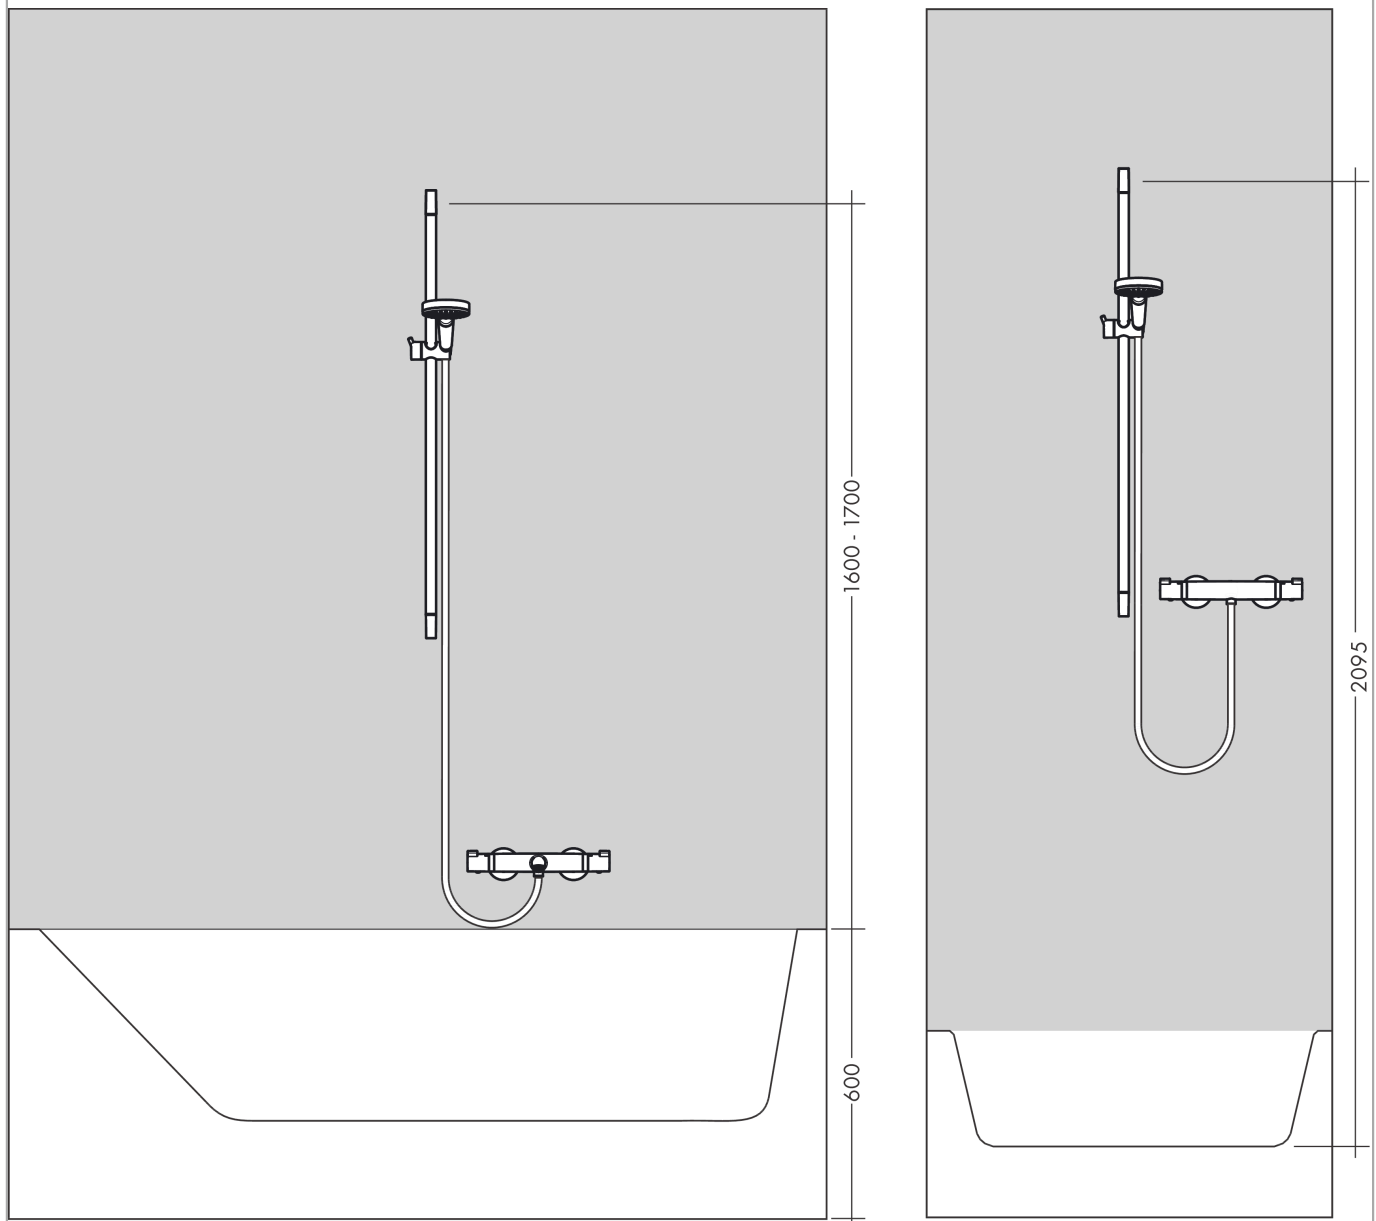

Unica

Wallbar S, 36"

Finishes : **brushed black chrome** Part no. : **28631340**

Description

Features

- Consists of: Wallbar, Handshower hose, Slider
- Profile stand pipe: round
- Shower bar diameter: 22 mm
- Angle-adjustable holder pivots left and right, slides easily and locks in place

Item details

List Price \$ 272.00

Product image

Scale drawing

Unica
 Wallbar S, 36"
 Finishes : brushed black chrome Part no. : 28631340

Installation example

Unica
 Wallbar S, 36"
 Finishes : brushed black chrome Part no. : 28631340

Exploded drawing

Year of production: >11/19

Unica
Wallbar S, 36"
 Finishes : **brushed black chrome** Part no. : **28631340**

Spare parts list

Year of production: >11/19

Pos.	Description	Part no.	Price	PU
1	cover	97709340	-	1
2	support, assy	97651340	-	1
3	tile-matching-disk	97450000	-	1
4	wall support	96275000	-	1
5	mounting set	96179000	-	1
6	shower hose Isiflex'B 1,60 m	28276340	-	1