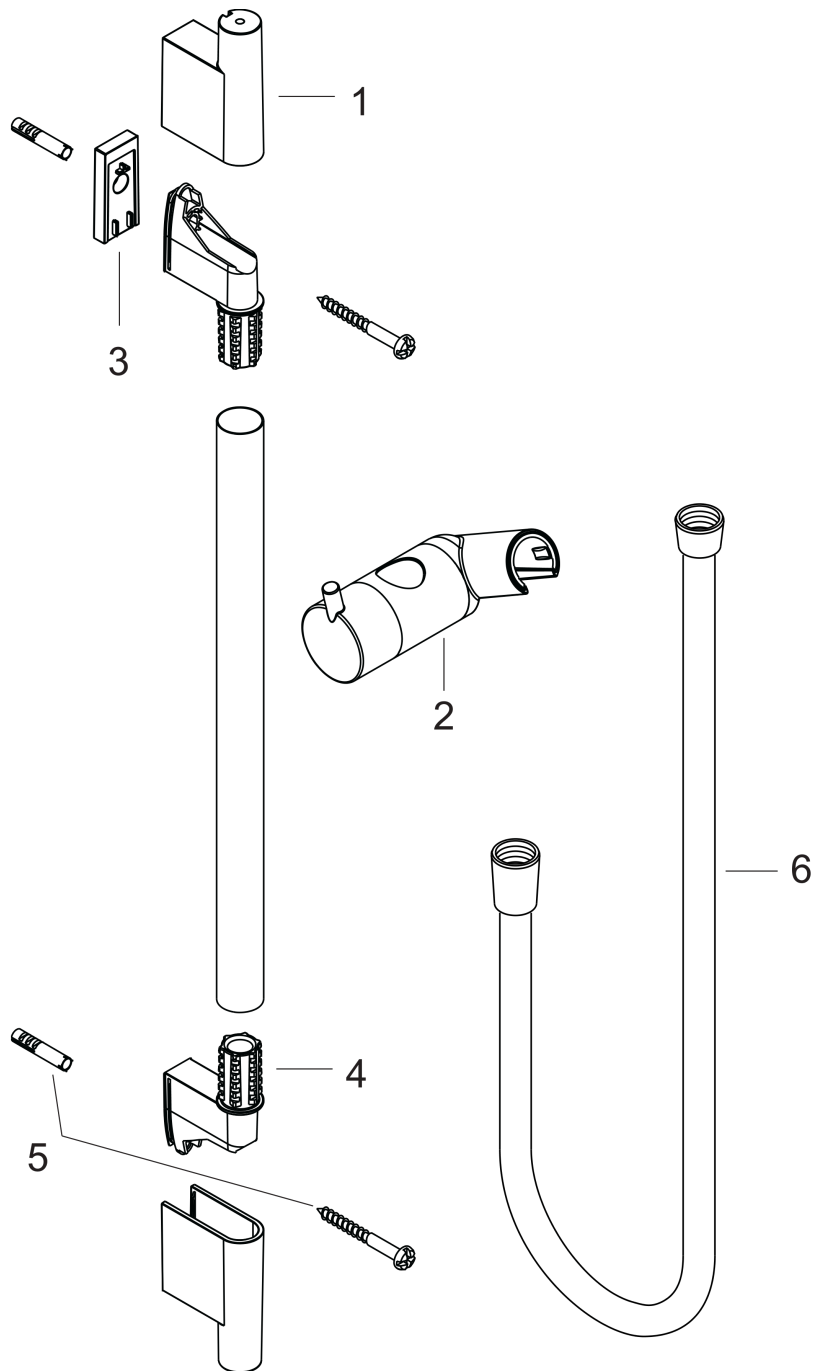

Unica

Wallbar S, 36"

Finishes : **brushed bronze** Part no. : **28631140**

Description

Features

- Consists of: Wallbar, Handshower hose, Slider
- Profile stand pipe: round
- Shower bar diameter: 22 mm
- Angle-adjustable holder pivots left and right, slides easily and locks in place

Item details

List Price \$ 272.00

Product image

Scale drawing

Unica
 Wallbar S, 36"
 Finishes : brushed bronze Part no. : 28631140

Installation example

Unica

Wallbar S, 36"

Finishes : brushed bronze

Part no. : 28631140

Exploded drawing

Year of production: >07/19

Unica
Wallbar S, 36"
 Finishes : **brushed bronze** Part no. : **28631140**

Spare parts list

Year of production: >07/19

Pos.	Description	Part no.	Price	PU
1	cover	97709140	-	1
2	support, assy	97651140	-	1
3	tile-matching-disk	97450000	-	1
4	wall support	96275000	-	1
5	mounting set	96179000	-	1
6	shower hose Isiflex'B 1,60 m	28276140	-	1