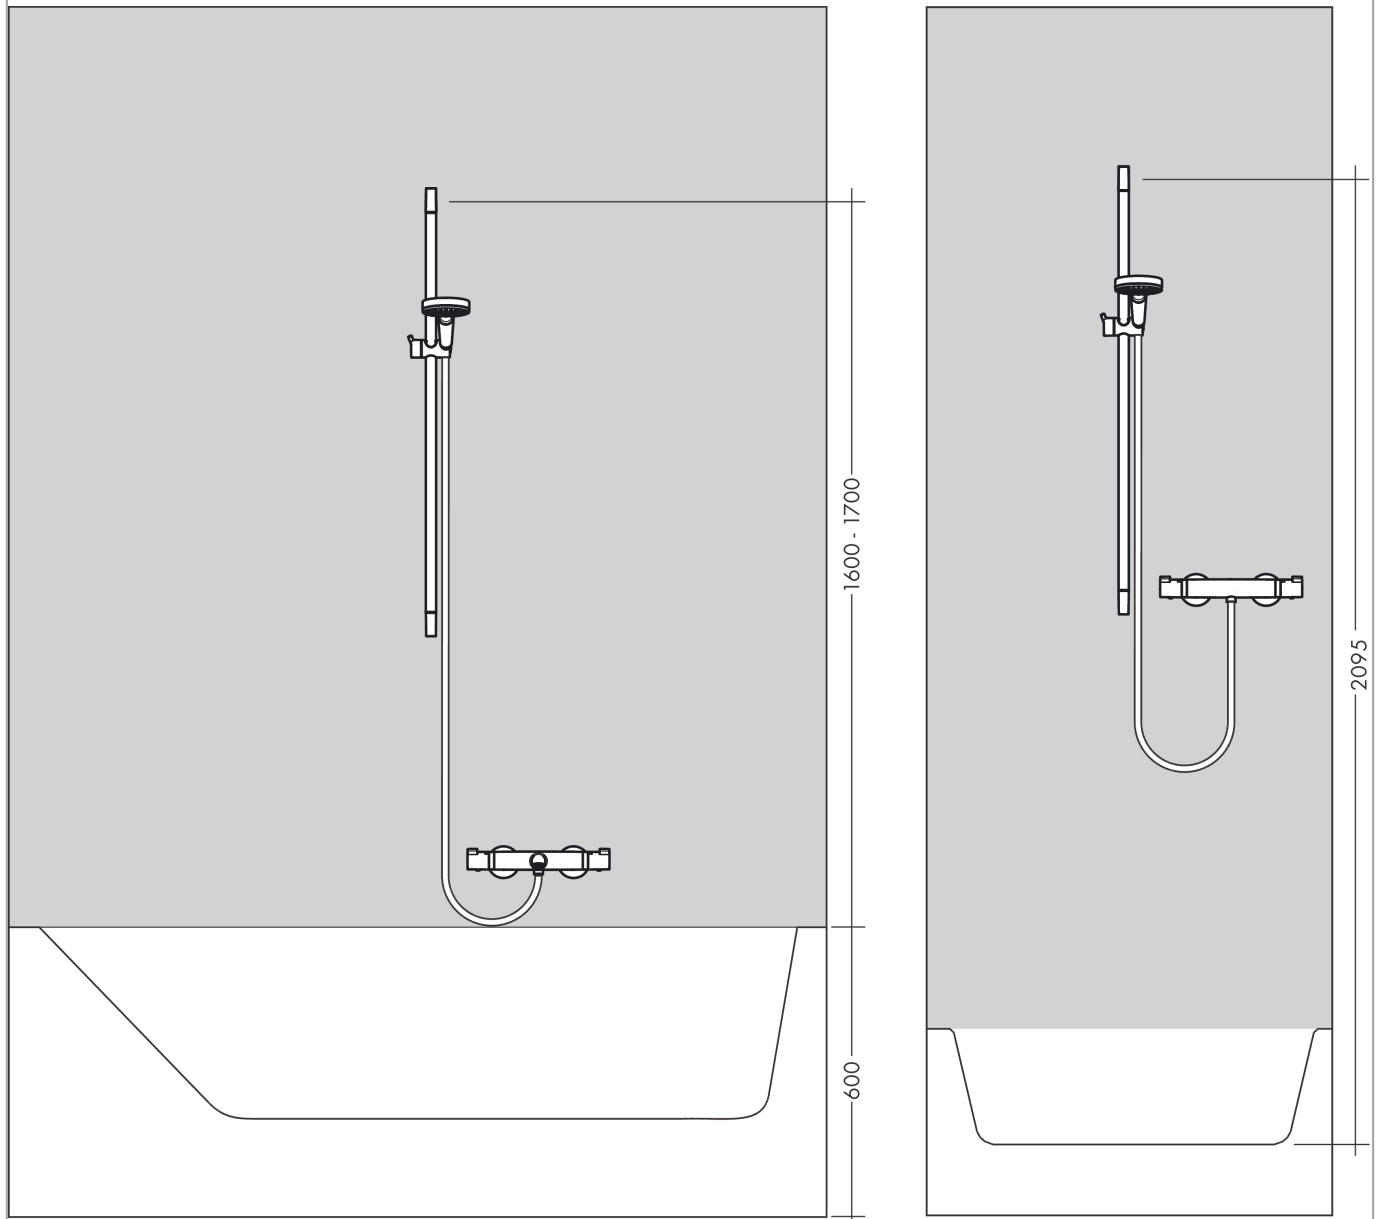

Unica

Wallbar S, 36"

Finishes : **brushed bronze** Part no. : **28631140**

Description

Features

- Consists of: Wallbar, Handshower hose, Slider
- Profile stand pipe: round
- Shower bar diameter: 22 mm
- Angle-adjustable holder pivots left and right, slides easily and locks in place

Item details

List Price \$ 272.00

Product image

Scale drawing

Unica
 Wallbar S, 36"
 Finishes : brushed bronze Part no. : 28631140

Installation example

Unica

Wallbar S, 36"

Finishes : brushed bronze

Part no. : 28631140

Exploded drawing

Year of production: >07/19

Unica
Wallbar S, 36"
 Finishes : **brushed bronze** Part no. : **28631140**

Spare parts list

Year of production: >07/19

Pos.	Description	Part no.	Price	PU
1	cover	97709140	-	1
2	support, assy	97651140	-	1
3	tile-matching-disk	97450000	-	1
4	wall support	96275000	-	1
5	mounting set	96179000	-	1
6	shower hose Isiflex'B 1,60 m	28276140	-	1