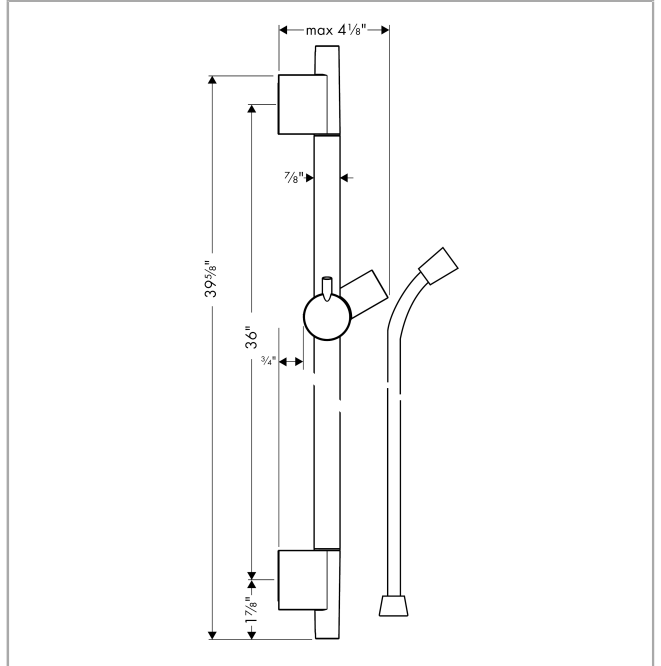

Unica

Wallbar S, 36"

Finishes : **brushed bronze** Part no. : **28631140**

Description

Features

- Consists of: Wallbar, Handshower hose, Slider
- Profile stand pipe: round
- Shower bar diameter: 22 mm
- Angle-adjustable holder pivots left and right, slides easily and locks in place

Item details

List Price \$ 272.00

Product image

Scale drawing

Unica
 Wallbar S, 36"
 Finishes : brushed bronze Part no. : 28631140

Installation example

Unica

Wallbar S, 36"

Finishes : brushed bronze

Part no. : 28631140

Exploded drawing

Year of production: >07/19

Unica
Wallbar S, 36"
 Finishes : **brushed bronze** Part no. : **28631140**

Spare parts list

Year of production: >07/19

Pos.	Description	Part no.	Price	PU
1	cover	97709140	-	1
2	support, assy	97651140	-	1
3	tile-matching-disk	97450000	-	1
4	wall support	96275000	-	1
5	mounting set	96179000	-	1
6	shower hose Isiflex'B 1,60 m	28276140	-	1