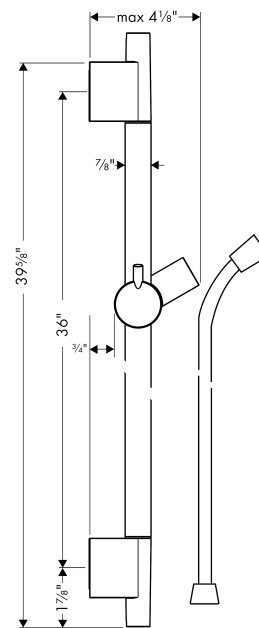

Unica

Wallbar S, 36"

Finishes : **chrome** Part no. : **28631000**

Description

Features

- consists of: Wallbar, Handshower hose, Slider
- Brass wallbar
- Angle-adjustable holder pivots left and right, slides easily and locks in place

Item details

List Price \$ 205.00

Compliance

Product image

Scale drawing

Unica

Wallbar S, 36"

Finishes : chrome

Part no. : 28631000

Exploded drawing

Year of production: >04/05

Unica

Wallbar S, 36"

Finishes : **chrome** Part no. : **28631000**

Spare parts list

Year of production: >**04/05**

Pos.	Description	Part no.	Price	PU
1	cover	97709000	-	1
2	support, assy	97651000	-	1
3	tile-matching-disk	97450000	-	1
4	wall support	96275000	-	1
5	mounting set	96179000	-	1
6	shower hose Isiflex'B 1,60 m	28276000	-	1
7	shelf Casetta'S	28679000	-	1
8	clips for Casetta, Ø 22 mm	98717000	-	1