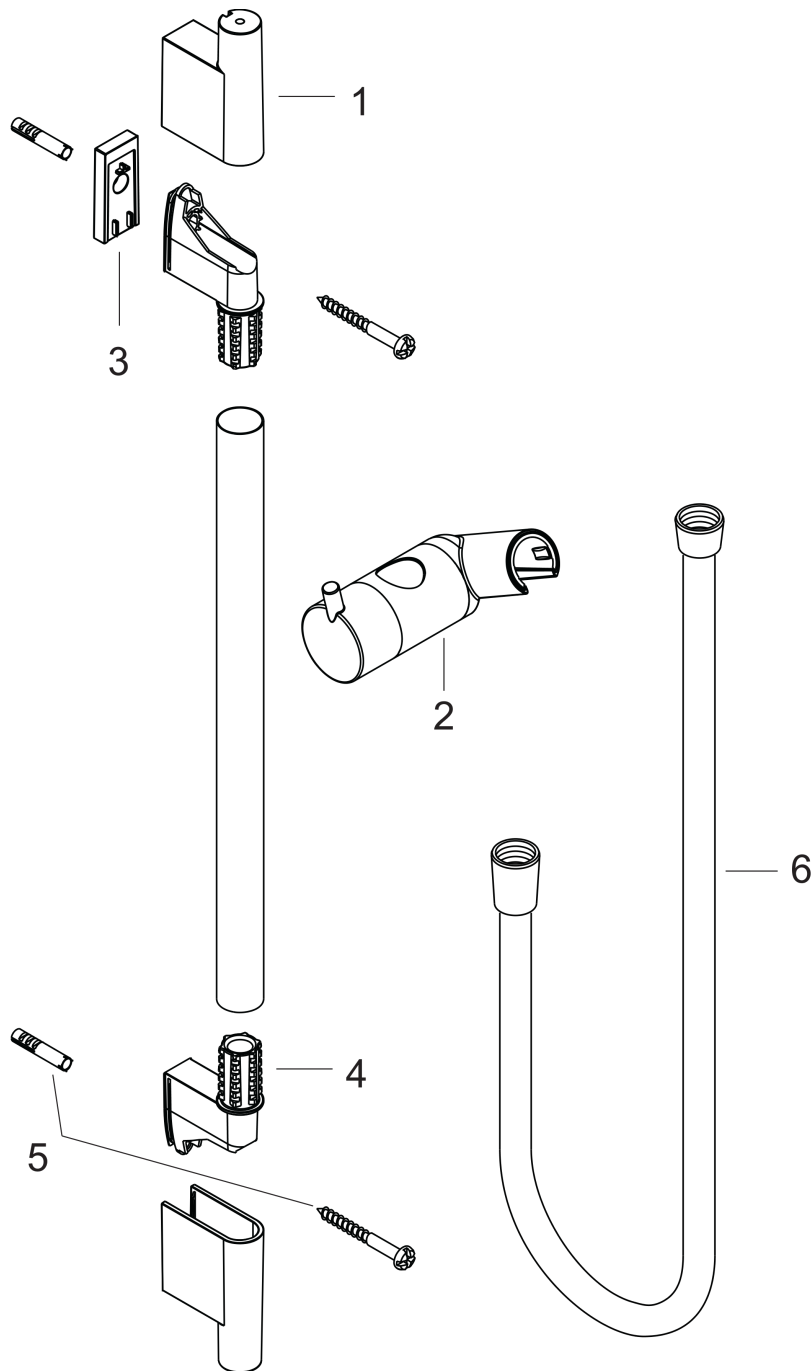

Unica

Wallbar S, 36"

Finishes : **chrome** Part no. : **28631000**

Description

Features

- consists of: Wallbar, Handshower hose, Slider
- Brass wallbar
- Angle-adjustable holder pivots left and right, slides easily and locks in place

Item details

List Price \$ 205.00

Compliance

Product image

Scale drawing

Unica

Wallbar S, 36"

Finishes : chrome

Part no. : 28631000

Exploded drawing

Year of production: >04/05

Unica

Wallbar S, 36"

Finishes : **chrome** Part no. : **28631000**

Spare parts list

Year of production: >**04/05**

Pos.	Description	Part no.	Price	PU
1	cover	97709000	-	1
2	support, assy	97651000	-	1
3	tile-matching-disk	97450000	-	1
4	wall support	96275000	-	1
5	mounting set	96179000	-	1
6	shower hose Isiflex'B 1,60 m	28276000	-	1
7	shelf Casetta'S	28679000	-	1
8	clips for Casetta, Ø 22 mm	98717000	-	1