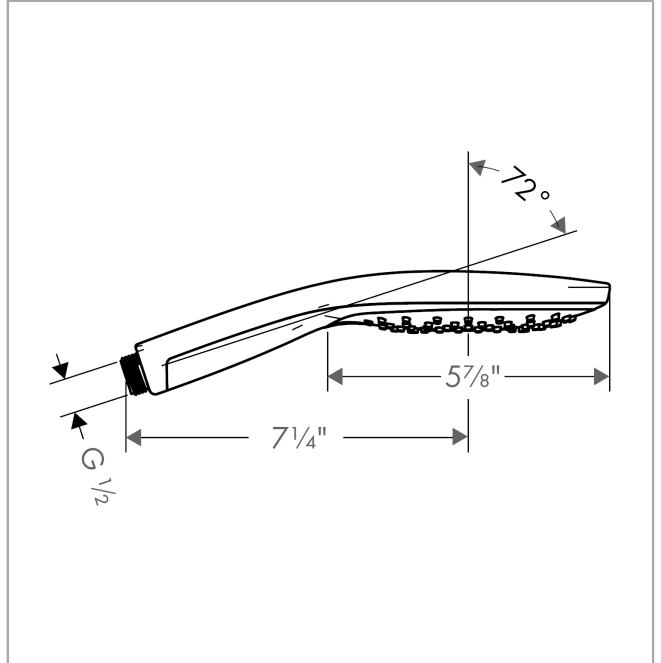

Raindance Select S
Handshower 150 3-Jet, 2.5 GPM
 Finishes : **white/chrome** Part no. : **28588401**

Description

Features

- Select button for comfortable alternation of spray modes
- 81 no-clog spray channels
- Spray modes: RainAir, Mix, CaresseAir
- Flow: 2.5 GPM (9.5 L/Min)
- Fully-finished matching spray face

Item details

List Price \$ 180.00

Technology

Compliance

Product image

Scale drawing

Raindance Select S
Handshower 150 3-Jet, 2.5 GPM
Finishes : **white/chrome** Part no. : **28588401**

Exploded drawing

Year of production: >11/11

Raindance Select S
Handshower 150 3-Jet, 2.5 GPM
 Finishes : **white/chrome** Part no. : **28588401**

Spare parts list

Year of production: >11/11

Pos.	Description	Part no.	Price	PU
1	filter packing	94246000	-	1