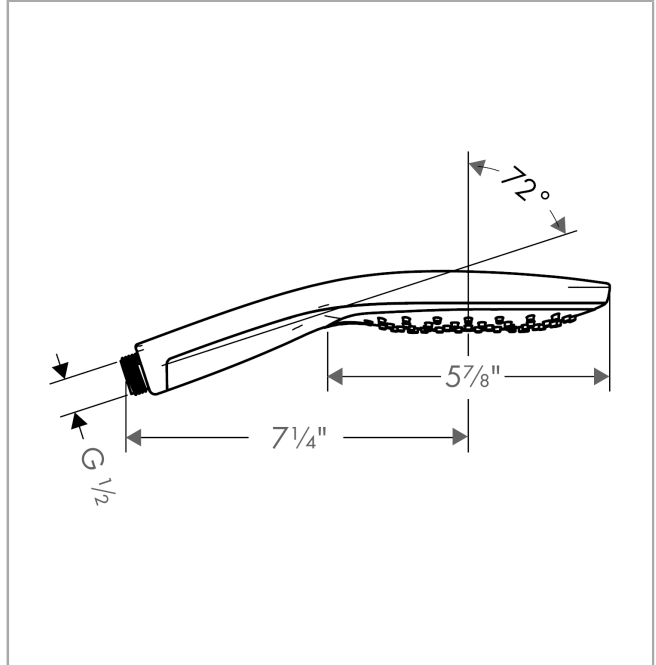

Raindance Select S
Handshower 150 3-Jet, 2.5 GPM
 Finishes : **chrome** Part no. : **28588001**

Description

Features

- Select button for comfortable alternation of spray modes
- 81 no-clog spray channels
- Spray modes: RainAir, Mix, CaresseAir
- Flow: 2.5 GPM (9.5 L/Min)
- Fully-finished matching spray face

Item details

List Price \$ 180.00

Technology

Compliance

Product image

Scale drawing

Raindance Select S
Handshower 150 3-Jet, 2.5 GPM
Finishes : **chrome** Part no. : **28588001**

Exploded drawing

Year of production: >11/11

Raindance Select S
Handshower 150 3-Jet, 2.5 GPM
 Finishes : **chrome** Part no. : **28588001**

Spare parts list

Year of production: >11/11

Pos.	Description	Part no.	Price	PU
1	filter packing	94246000	-	1