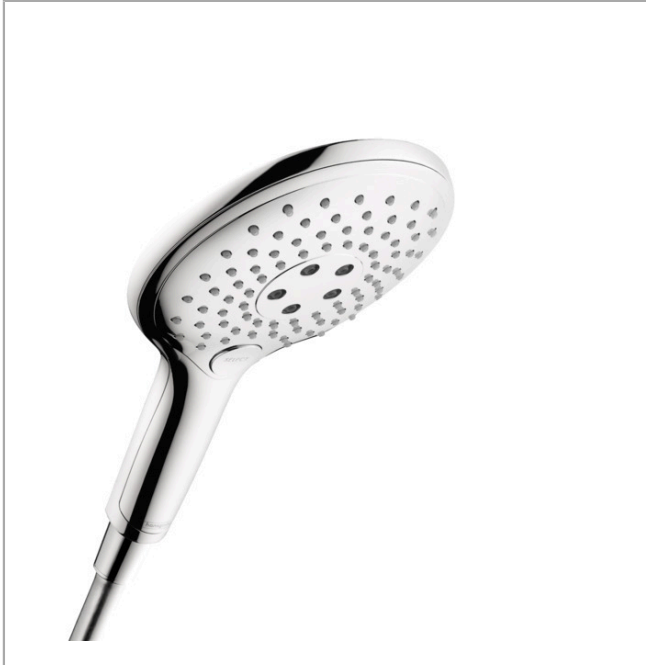

Raindance Select S
Handshower 150 3-Jet, 2.5 GPM
 Finishes : **chrome** Part no. : **28588001**

Description

Features

- Select button for comfortable alternation of spray modes
- 81 no-clog spray channels
- Spray modes: RainAir, Mix, CaresseAir
- Flow: 2.5 GPM (9.5 L/Min)
- Fully-finished matching spray face

Item details

List Price \$ 180.00

Technology

Compliance

Product image

Scale drawing

Raindance Select S
Handshower 150 3-Jet, 2.5 GPM
Finishes : **chrome** Part no. : **28588001**

Exploded drawing

Year of production: >11/11

Raindance Select S
Handshower 150 3-Jet, 2.5 GPM
 Finishes : **chrome** Part no. : **28588001**

Spare parts list

Year of production: >11/11

Pos.	Description	Part no.	Price	PU
1	filter packing	94246000	-	1