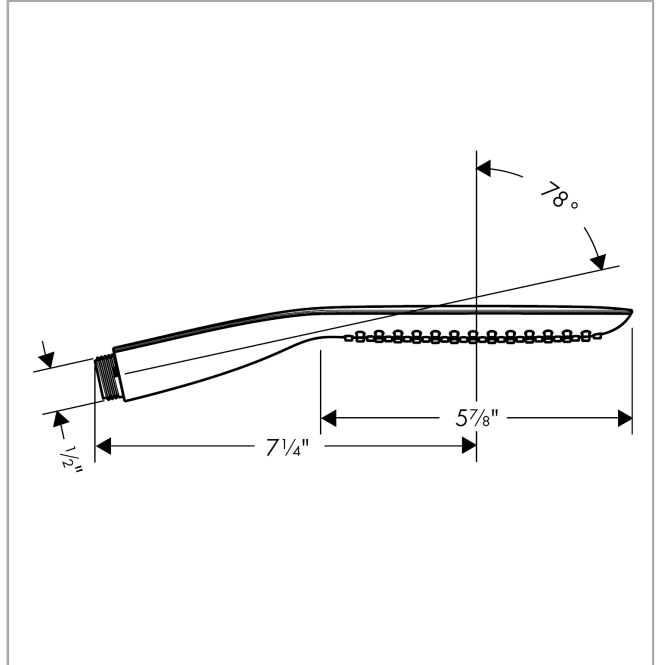

PuraVida
Handshower 120 1-Jet, 2.5 GPM
 Finishes : **white/chrome** Part no. : **28558401**

Description

Features

- 67 no-clog spray channels
- Spray modes: Rain
- Flow: 2.5 GPM (9.5 L/Min)

Item details

List Price \$ 160.00

Technology

Compliance

Product image

Scale drawing

PuraVida
Handshower 120 1-Jet, 2.5 GPM
Finishes : white/chrome Part no. : 28558401

Exploded drawing

Year of production: >10/09

PuraVida
Handshower 120 1-Jet, 2.5 GPM
 Finishes : **white/chrome** Part no. : **28558401**